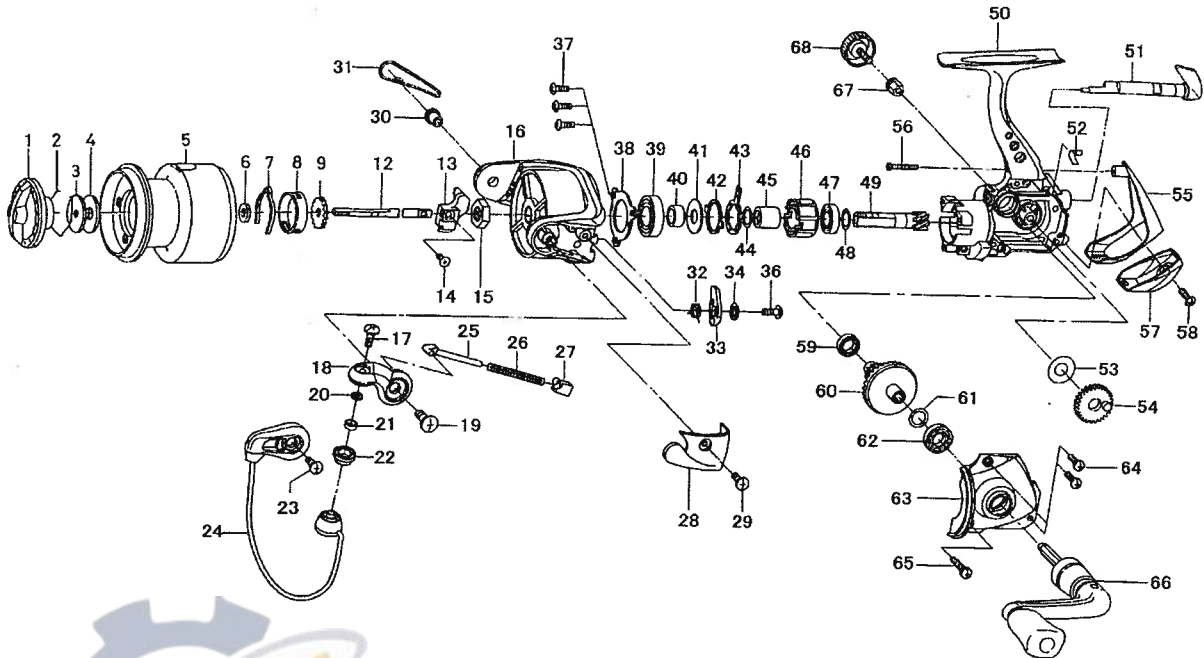

LAGUNA 1500 / 2000

Key No.	Parts No.	Parts Name
1	G36-8901	DRAG KNOB
2	F37-3301	DRAG WASHER RET
3	E46-7201	KEY WASHER
4	E13-6001	DRAG WASHER
2-5	G36-8701	SPOOL
2-5	G38-3601	SPOOL (EXTRA)
6	E46-7101	SPOOL WASHER
7	F70-4901	SPOOL CLICK LEAF SPRING
8	E12-2308	CLICK LEAF SPRING HOLDER
9	F81-1501	CLICK GEAR
12	G20-5901	MAIN SHAFT
13	G06-1601	OSC SLIDER
14	351-0315	OSC SLIDER SCREW
15	F33-6102	ROTOR NUT
16	G20-6204	ROTOR
17	G01-8601	LINE ROLLER SCREW
18	G20-6401	BAIL ARM
19	G22-4901	BAIL ARM SCREW
20	F89-7101	LINE ROLLER WASHER
21	G28-5701	BALL BEARING A
22	F62-5001	LINE ROLLER
23	351-6101	BAIL HOLDER SCREW
24	G36-8001	BAIL
25	G01-7503	BAIL SPRING SHAFT
26	G06-2401	BAIL SPRING
27	G01-7401	BAIL SPRING HOLDER
28	G20-6502	BAIL SPRING COVER
29	G20-5101	BAIL SPRING COVER SCREW
30	G19-5101	BAIL HOLDER NUT
31	G36-8301	BAIL HOLDER COVER
32	G47-3901	BAIL TRIP LEVER SPRING
33	G26-5801	BAIL TRIP LEVER
34	375-3003	BAIL TRIP LEVER WASHER
36	G19-3701	BAIL TRIP LEVER SCREW
37	G33-2701	BEARING RET SCREW
38	G19-3601	BEARING RET

Key No.	Parts No.	Parts Name
39	G33-2601	BALL BEARING B
40	G19-3501	BALL BEARING COLLAR
41	B27-5403	BALL BEARING WASHER
42	F62-2301	CLUTCH CAM RET
43	F62-2201	CLUTCH CAM
44	375-8502	CLUTCH CAM WASHER
45	F73-2501	SPACING SLEEVE
46	G22-0601	ROLLER CLUTCH
47	G28-5801	BALL BEARING C
48	375-8504	PINION WASHER
49	G06-1401	PINION GEAR
50	G36-7501	BODY
51	G19-3102	A/R LEVER
52	G19-3301	A/R CAM SPRING
53	G11-4300	OSC GEAR WASHER
54	F69-1702	OSC GEAR
55	G36-7701	REAR COVER A
56	E11-9602	REAR COVER SCREW A
57	G36-7801	REAR COVER B
58	G33-2701	REAR COVER SCREW B
59	G34-1901	BALL BEARING D
60	G06-1701	DRIVE GEAR
61	375-8500	DRIVE GEAR WASHER
62	G28-5801	BALL BEARING E
63	G36-7601	SIDE COVER
64	G33-2902	SIDE COVER SCREW A
65	G33-3002	SIDE COVER SCREW B
66	G36-8401	HANDLE
67	F72-1001	HANDLE COLLAR
68	F67-6509	HANDLE SCREW

SPECIAL PART FOR LA2000

Key No.	Parts No.	Parts Name
2-5	G36-9801	SPOOL
2-5	G38-3901	SPOOL (EXTRA)