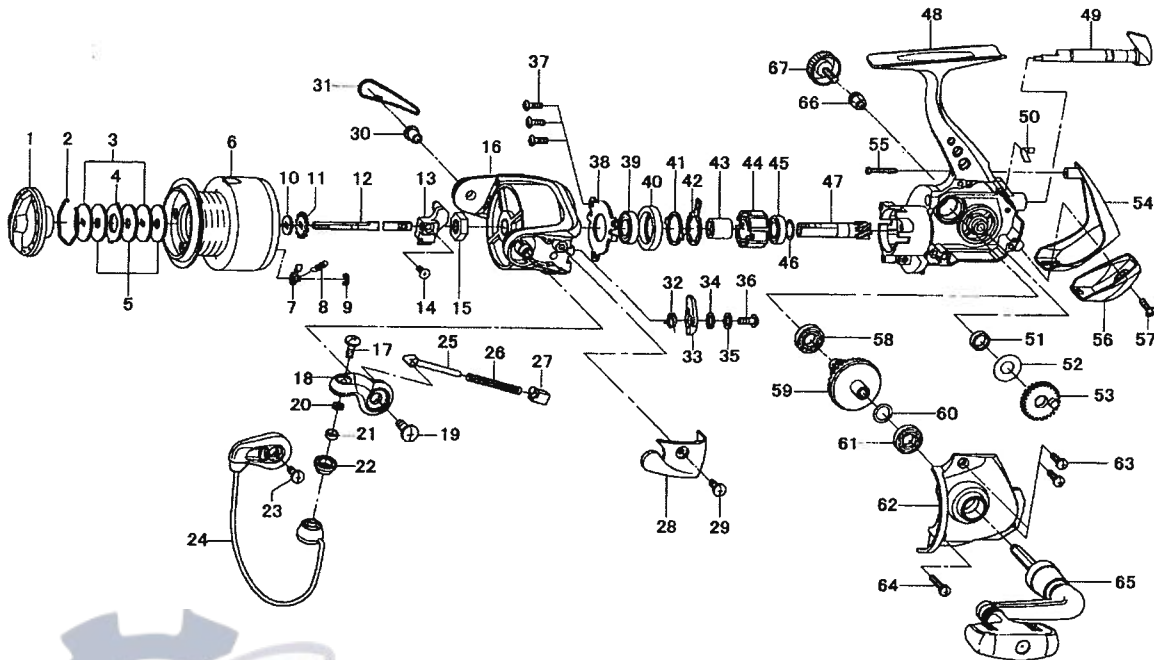

**LAGUNA 3500 / 4000**

Key No.	Parts No.	Parts Name
1	G35-4801	DRAG KNOB
2	F37-3301	DRAG WASHER RET
3	F09-4901	KEY WASHER
4	373-3603	EARED WASHER
5	E13-6001	DRAG WASHER
2-9	G35-4601	SPOOL
2-9	G38-4201	SPOOL (EXTRA)
7	B07-5304	CLICK PAWL
8	E40-3101	CLICK SPRING
9	320-5901	CLICK RET
10	F09-4701	SPOOL WASHER
11	E46-2701	CLICK GEAR
12	G02-5701	MAIN SHAFT
13	G02-5501	OSC SLIDER
14	352-1505	OSC SLIDER SCREW
15	G12-3301	ROTOR NUT
16	G23-0204	ROTOR
17	G01-8601	LINE ROLLER SCREW
18	G19-4501	BAIL ARM
19	G22-4901	BAIL ARM SCREW
20	F89-7101	LINE ROLLER WASHER
21	G28-5701	BALL BEARING A
22	F62-5001	LINE ROLLER
23	351-6101	BAIL HOLDER SCREW
24	G35-4101	BAIL
25	G01-7502	BAIL SPRING SHAFT
26	G14-8601	BAIL SPRING
27	G01-7401	BAIL SPRING HOLDER
28	G23-0302	BAIL SPRING COVER
29	G20-5101	BAIL SPRING COVER SCREW
30	G19-5101	BAIL HOLDER NUT
31	G35-4301	BAIL HOLDER COVER
32	G19-4101	BAIL TRIP LEVER SPRING
33	G26-5501	BAIL TRIP LEVER
34	375-3002	BAIL TRIP LEVER WASHER A
35	375-3003	BAIL TRIP LEVER WASHER B
36	G19-3701	BAIL TRIP LEVER SCREW

Key No.	Parts No.	Parts Name
37	G33-2701	BEARING RET SCREW
38	G35-3701	BEARING RET
39	G35-3401	BALL BEARING B
40	G35-3601	BALL BEARING COLLAR
41	F64-1501	CLUTCH CAM RET
42	F64-1401	CLUTCH CAM
43	G35-3501	SPACING SLEEVE
44	G31-4501	ROLLER CLUTCH
45	G35-3401	BALL BEARING C
46	373-7814	PINION WASHER
47	G02-5301	PINION GEAR
48	G35-3301	BODY
49	G19-3103	A/R LEVER
50	G19-3301	A/R CAM SPRING
51	F13-1601	OSC GEAR COLLAR
52	G13-1700	OSC GEAR WASHER
53	F74-7801	OSC GEAR
54	G35-3901	REAR COVER A
55	G34-3701	REAR COVER SCREW A
56	G35-4001	REAR COVER B
57	G33-2701	REAR COVER SCREW B
58	631-6901	BALL BEARING D
59	G02-5601	DRIVE GEAR
60	373-7808	DRIVE GEAR WASHER
61	631-6901	BALL BEARING E
62	G35-3801	SIDE COVER
63	G33-2902	SIDE COVER SCREW A
64	G33-3002	SIDE COVER SCREW B
65	G35-4401	HANDLE
66	F72-1201	HANDLE COLLAR
67	F67-6509	HANDLE SCREW

**SPECIAL PART FOR LA4000**

Key No.	Parts No.	Parts Name
2-9	G35-5801	SPOOL
2-9	G38-4501	SPOOL (EXTRA)