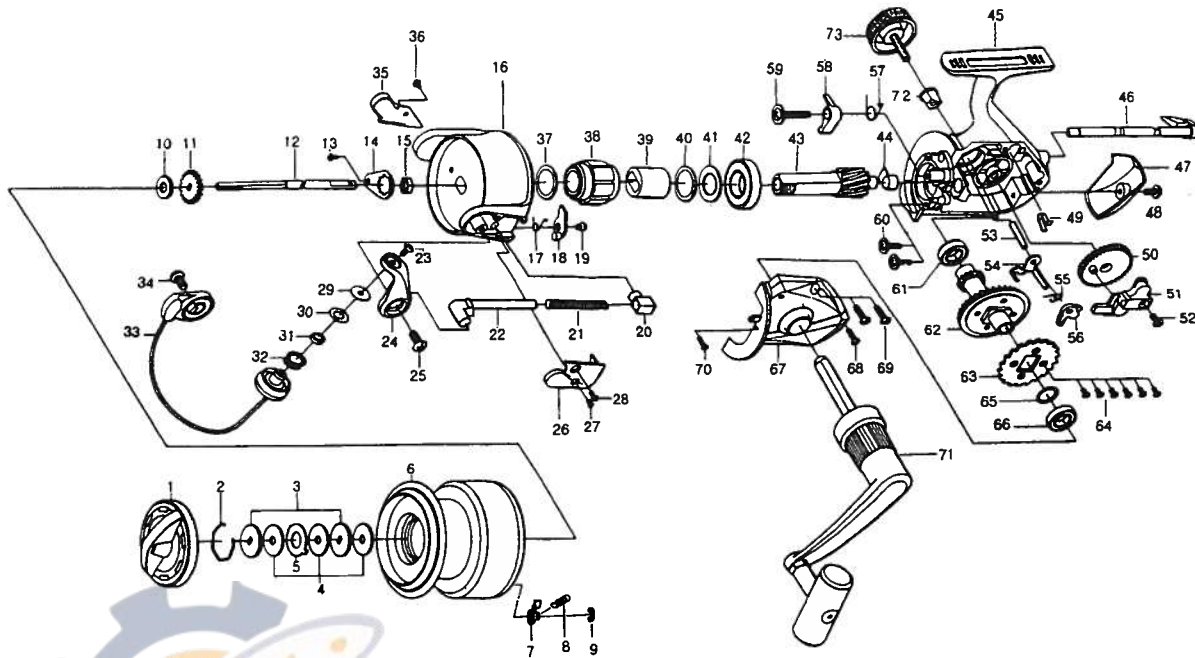

LAGUNA 5500 / 6000

Key No.	Parts No.	Parts Name
1	E54-5501	DRAG KNOB
2	171-7701	DRAG WASHER RET
3	L03-1301	KEY WASHER
4	373-3711	DRAG WASHER
5	B89-9501	EARED WASHER
2-9	E55-0001	SPOOL
2-9	E55-0401	SPOOL (EXTRA)
7	B07-8201	CLICK PAWL
8	145-2101	CLICK SPRING
9	320-1402	CLICK RET
10	L00-3400	SPOOL WASHER
11	L02-1401	CLICK GEAR
12	E54-8601	MAIN SHAFT
13	L01-1702	ROTOR NUT HOLD PLT SCREW
14	F58-9801	ROTOR NUT HOLD PLT
15	340-8301	ROTOR NUT
16	E54-8901	ROTOR
17	F72-3301	BAIL TRIP LEVER SPRING
18	F71-2601	BAIL TRIP LEVER
19	E80-0802	BAIL TRIP LEVER SCREW
20	E80-8901	BAIL SPRING HOLDER
21	E54-9101	BAIL SPRING
22	E80-8707	BAIL SPRING SHAFT
23	F60-7301	LINE ROLLER SCREW
24	E54-4001	BAIL ARM
25	E00-7601	BAIL ARM SCREW
26	E54-9201	BAIL SPRING COVER
27	G25-7301	BAIL SPRING COVER SCREW A
28	E24-8101	BAIL SPRING COVER SCREW B
29	F44-6302	LINE ROLLER COLLAR
30	F44-6202	LINE ROLLER WASHER
31	F05-5601	BALL BEARING A
32	F45-4902	LINE ROLLER
33	E54-9301	BAIL
34	E00-7601	BAIL HOLDER SCREW
35	E54-9501	BAIL HOLDER COVER
36	E24-8101	BAIL HOLDER COVER SCREW
37	F71-1801	ROLLER CLUTCH WASHER
38	F72-2601	ROLLER CLUTCH
39	F70-9801	SPACING SLEEVE