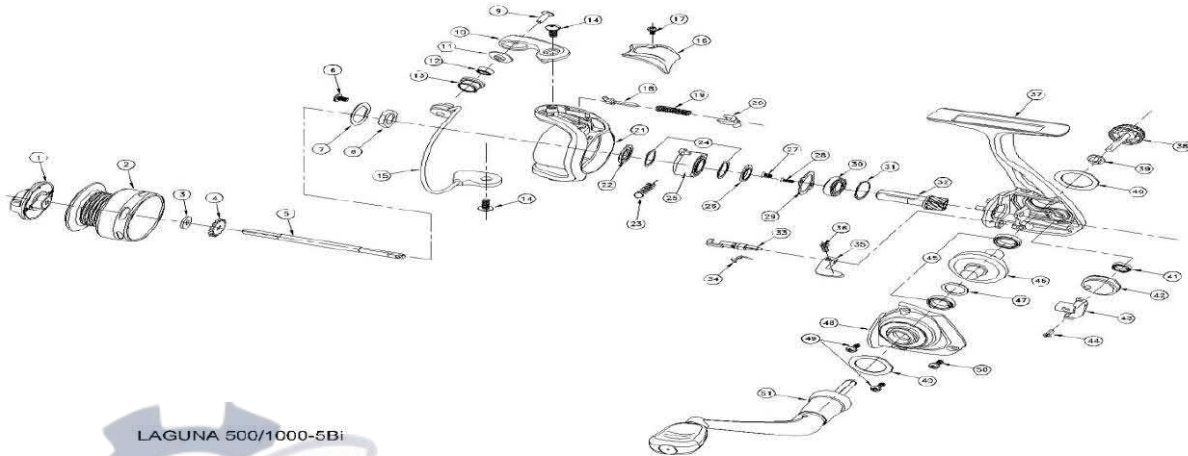

Please order by parts number, not key number
 Veuillez indiquer le numéro de la pièce (Non "Key" No.)

SPINNING REEL

LAGUNA 500/1000-5Bi

LAGUNA 500/1000-5Bi

KEY NO.	PARTS NAME	PARTS NO.
1	Drag Knob Assembly	WD0-2101
2	Spool Assembly (500 size)	WD0-2201
3	Washer	W44-5501
4	Click Gear	W44-5601
5	Main Shaft	W79-6201
6	Screw	W44-7201
7	Rotor Nut Holding Plate	W44-7601
8	Rotor Nut	W77-1501
9	Screw	W75-3701
10	Bail Arm	W79-6302
11	Collar	W79-6401
12	Ball Bearing	W51-8501
13	Line Roller	WD0-0501
14	Screw	W77-0801
15	Bail Assembly	W79-8901
16	Rotor Cover	W79-6702
17	Screw	W44-6401
18	Bail Spring Shaft	W44-7101
19	Bail Spring	W44-7001
20	Bail Spring Holder	W79-6801
21	Rotor	WD0-2301
22	Collar	W79-9101
23	Anti-reverse Pawl Spring	W79-9201
24	Washer	W75-1601
25	Roller Clutch	W79-9301
26	Collar	W79-9401
27	Screw	W79-7301
28	Screw	W44-6401
29	Bearing Retainer	W79-9501
30	Ball Bearing	W79-7501
31	Collar	W44-8501
32	Pinion Gear	W79-7601
33	Anti-reverse Cam	W79-7801
34	Anti-reverse Cam Spring	W79-7901
35	Anti-reverse Lever	W79-9601
36	Screw	W75-3301
37	Body	WD0-2401
38	Handle Screw	W79-8102
39	Collar	W34-4701
40	Ball Bearing	WD0-2501
41	Oscillating Gear	W45-0101
42	Oscillation Slider	W79-8201
43	Screw	W45-0301
44	Ball Bearing	W57-5401
45	Drive Gear	W79-8301
46	Washer	W75-4201
47	Side Cover	WD0-2601
48	Screw	W75-4601
49	Screw	W34-0401
50	Handle Assembly	WD0-2701

**AD - LAGUNA 1000-5Bi
 SPECIAL PARTS**

2	Spool Assembly	WD0-2801
---	----------------	----------