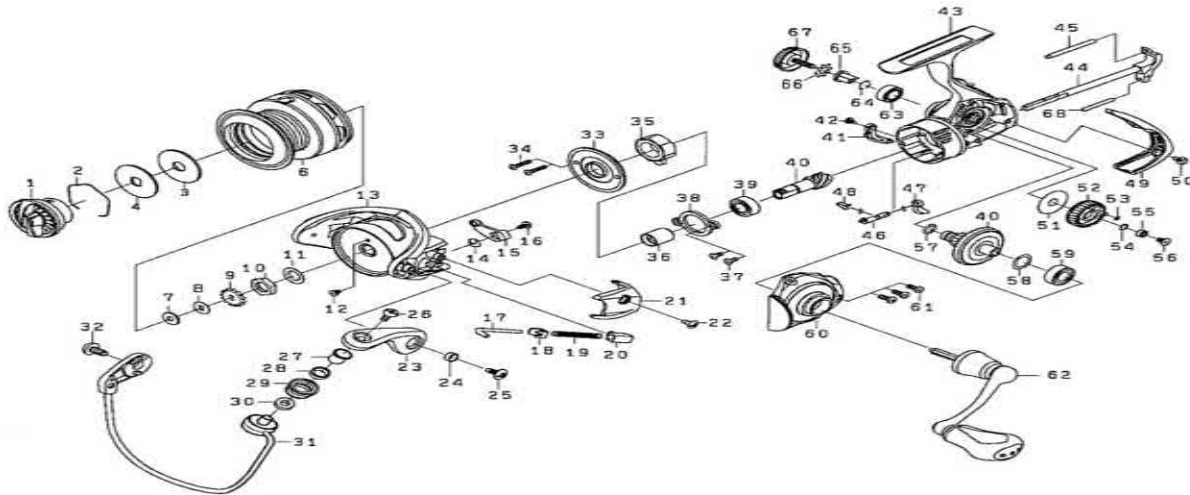

SPINNING REEL

LEGALIS 1500SH & 2000SH

Please order by parts number, not key number
 Veuillez indiquer le numéro de la pièce (Non "Key" No.)

Key No.	Part No.	Part Name	Key No.	Part No.	Part Name
1	J11-1301	DRAG KNOB	37	J00-0901	SCREW(H)
2	F88-4001	DRAG WASHER RETAINER	38	H44-2201	BEARING RETAINER(A)
3	F69-1001	DRAG WASHER	39	G46-7302	BALL BEARING(A)
4	G70-0601	KEY WASHER	40	Z02-1510	PINION +DRIVE GEAR UNIT
5	-	EARED WASHER	41	J02-2601	BAIL TRIP PLATE
2-6	J11-1001	SPOOL ASSEMBLY	42	G94-0402	SCREW (I)
7	E39-8000	WASHER (A)	43	J11-0601	BODY
8	E46-7101	WASHER (B)	44	J02-2401	MAIN SHAFT
9	G83-9301	CLICK GEAR	45	H61-4301	STABILIZER BAR(A)
10	J00-1901	ROTOR NUT	46	H59-5501	ANTI-REVERSE CAM
11	371-2824	WASHER (C)	47	H59-5401	ANTI-REVERSE LEVER
12	H02-2701	SCREW(A)	48	H69-7801	ANTI-REVERSE CAM SPRING
13	H97-4309	ROTOR	49	J00-1701	REAR COVER
14	H44-3301	BAIL TRIP LEVER SPRING	50	J00-1801	SCREW(J)
15	H44-3401	BAIL TRIP LEVER	51	H59-5701	WASHER (D)
16	H41-7701	SCREW(B)	52	H76-8401	OSCILLATING GEAR
17	H44-3601	BAIL SPRING SHAFT	53	H77-0601	"O" RING (A)
18	H57-6101	BAIL SPRING PLATE	54	H12-9200	WASHER (E)
19	H44-2401	BAIL SPRING	55	G46-9005	BALL BEARING(B)
20	H41-4301	BAIL SPRING HOLDER	56	G94-0402	SCREW(K)
21	H97-4401	COVER(A)	57	G67-0501	"O" RING (B)
22	G27-0801	SCREW(C)	58	375-8500	WASHER (F)
23	H72-8912	BAIL ARM	59	G46-7302	BALL BEARING(C)
24	H96-2401	COLLAR (A)	60	J11-0801	SIDE COVER
25	G20-5001	SCREW(D)	61	G33-2904	SCREW (L)
26	G19-5602	SCREW(E)	62	J11-0901	HANDLE ASSEMBLY
27	G19-5501	COLLAR (B)	63	G52-2703	BALL BEARING(D)
28	G22-0701	COLLAR (C)	64	G47-2401	BEARING RETAINER(B)
29	J08-9901	LINE ROLLER	65	F72-1001	COLLAR (E)
30	G87-4201	COLLAR (D)	66	160-8101	WASHER (G)
31	H98-4701	BAIL ASSEMBLY	67	H61-3303	HANDLE SCREW
32	G20-5001	SCREW(F)	68	J08-4801	STABILIZER BAR(B)
33	J02-2701	COVER(B)			
34	J00-1601	SCREW(G)			
35	H99-2901	ROLLER CLUTCH			
36	J00-1401	SPACING SLEEVE			

LEGALIS 2000SH SPECIAL PARTS		
Key No.	Part No.	Part Name
2-6	J11-1401	SPOOL ASSEMBLY