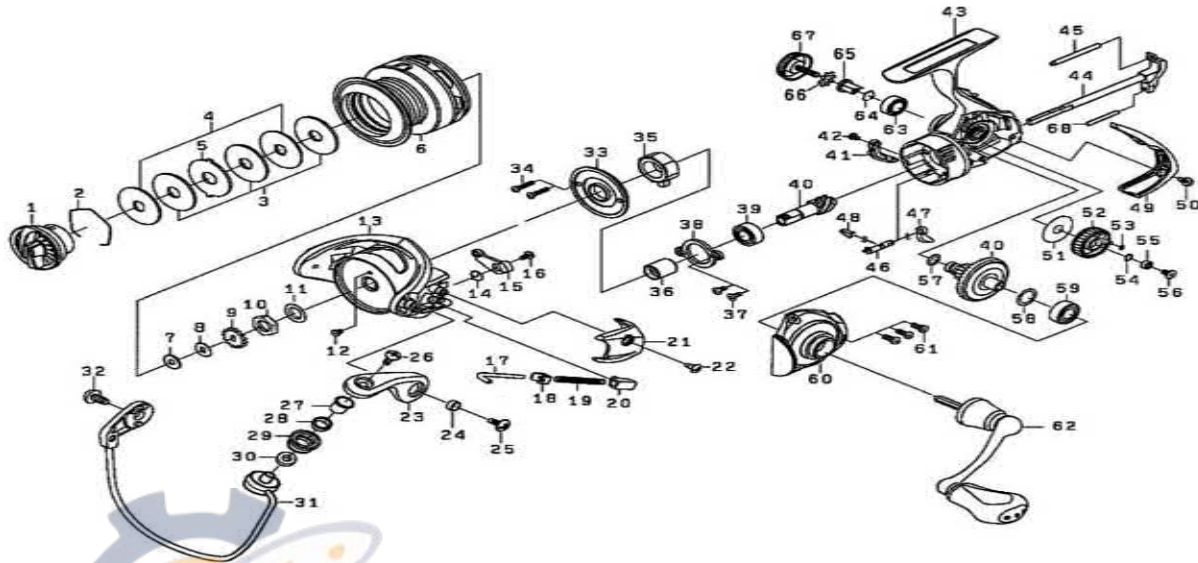

SPINNING REEL

LEGALIS 2500SH

Please order by parts number, not key number
 Veuillez indiquer le numéro de la pièce (Non "Key" No.)

Key No.	Part No.	Part Name	Key No.	Part No.	Part Name
1	J11-2101	DRAG KNOB	35	H99-2901	ROLLER CLUTCH
2	F88-4001	DRAG WASHER RETAINER	36	J00-1401	SPACING SLEEVE
3	F69-1001	DRAG WASHER	37	J00-0901	SCREW(H)
4	G70-0601	KEY WASHER	38	H44-2201	BEARING RETAINER(A)
5	G70-0701	EARED WASHER	39	G4-67302	BALL BEARING(A)
2-6	J11-1801	SPOOL ASSEMBLY	40	Z02-1510	PINION +DRIVE GEAR UNIT
7	E39-8000	WASHER (A)	41	J00-1101	BAIL TRIP PLATE
8	E46-7101	WASHER (B)	42	G94-0402	SCREW (I)
9	G83-9301	CLICK GEAR	43	J11-0601	BODY
10	J00-1901	ROTOR NUT	44	J00-0701	MAIN SHAFT
11	371-2824	WASHER (C)	45	H61-4301	STABILIZER BAR(A)
12	H02-2701	SCREW(A)	46	H59-5501	ANTI-REVERSE CAM
13	H96-0010	ROTOR	47	H59-5401	ANTI-REVERSE LEVER
14	H41-3601	BAIL TRIP LEVER SPRING	48	H69-7801	ANTI-REVERSE CAM SPRING
15	J03-8501	BAIL TRIP LEVER	49	J00-1701	REAR COVER
16	H41-7701	SCREW(B)	50	J00-1801	SCREW(J)
17	H41-4101	BAIL SPRING SHAFT	51	H59-5701	WASHER (D)
18	H57-6101	BAIL SPRING PLATE	52	H72-7901	OSCILLATING GEAR
19	H54-5701	BAIL SPRING	53	H77-0601	"O" RING (A)
20	H41-4301	BAIL SPRING HOLDER	54	H12-9200	WASHER (E)
21	H96-0201	COVER(A)	55	G46-9005	BALL BEARING(B)
22	G27-0801	SCREW(C)	56	G94-0402	SCREW(K)
23	H72-8912	BAIL ARM	57	G67-0501	"O" RING (B)
24	H96-2401	COLLAR (A)	58	375-8500	WASHER (F)
25	G20-5001	SCREW(D)	59	G46-7302	BALL BEARING(C)
26	G19-5602	SCREW(E)	60	J11-0801	SIDE COVER
27	G19-5501	COLLAR (B)	61	G33-2904	SCREW (L)
28	G22-0701	COLLAR (C)	62	J11-1701	HANDLE ASSEMBLY
29	J08-9901	LINE ROLLER	63	G52-2703	BALL BEARING(D)
30	G87-4201	COLLAR (D)	64	G47-2401	BEARING RETAINER(B)
31	H98-4401	BAIL ASSEMBLY	65	F72-1001	COLLAR (E)
32	G20-5001	SCREW(F)	66	160-8101	WASHER (G)
33	J00-1501	COVER(B)	67	H61-3303	HANDLE SCREW
34	J00-1601	SCREW(G)	68	J08-4801	STABILIZER BAR(B)