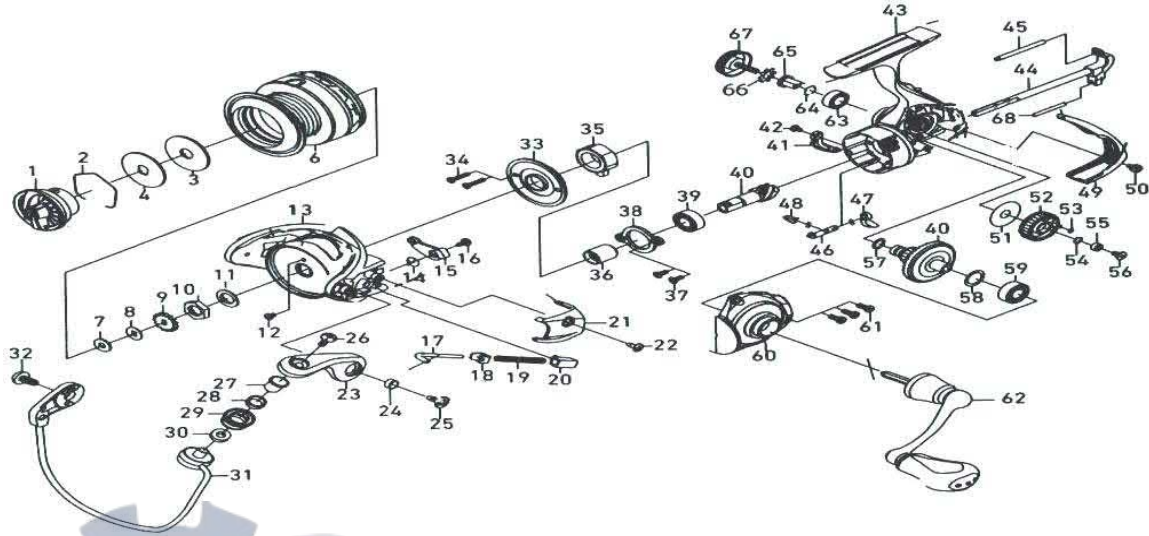

# SPINNING REEL

# LEGALIS 3000H

Please order by parts number, not key number  
 Veuillez indiquer le numéro de la pièce (Non "Key" No.)

Key No.	Part No.	Part Name	Key No.	Part No.	Part Name
1	J11-2101	DRAG KNOB	35	H99-2901	ROLLER CLUTCH
2	F88-4001	DRAG WASHER RETAINER	36	J00-1401	SPACING SLEEVE
3	F69-1001	DRAG WASHER	37	J00-0901	SCREW(H)
4	G70-0601	KEY WASHER	38	H41-1501	BEARING RETAINER(A)
5	G70-0701	EARED WASHER	39	G53-5104	BALL BEARING(A)
2-6	J11-2701	SPOOL ASSEMBLY	40	Z02-1570	PINION +DRIVE GEAR UNIT
7	E39-8000	WASHER (A)	41	J00-1101	BAIL TRIP PLATE
8	E46-7101	WASHER (B)	42	G94-0402	SCREW (I)
9	G83-9301	CLICK GEAR	43	J11-2201	BODY
10	J00-1901	ROTOR NUT	44	J01-2801	MAIN SHAFT
11	371-2824	WASHER (C)	45	H61-4301	STABILIZER BAR(A)
12	H02-2701	SCREW(A)	46	H59-5501	ANTI-REVERSE CAM
13	H98-6308	ROTOR	47	H59-5401	ANTI-REVERSE LEVER
14	H41-3601	BAIL TRIP LEVER SPRING	48	H69-7801	ANTI-REVERSE CAM SPRING
15	J07-2301	BAIL TRIP LEVER	49	J01-3501	REAR COVER
16	H41-7701	SCREW(B)	50	J00-1801	SCREW(J)
17	H57-2001	BAIL SPRING SHAFT	51	H59-5701	WASHER (D)
18	H57-6101	BAIL SPRING PLATE	52	H61-3901	OSCILLATING GEAR
19	J08-9301	BAIL SPRING	53	G46-6001	"O" RING (A)
20	J08-9401	BAIL SPRING HOLDER	54	H12-9200	WASHER (E)
21	H98-6401	COVER(A)	55	G46-9005	BALL BEARING(B)
22	G27-0801	SCREW(C)	56	G94-0402	SCREW(K)
23	H72-8912	BAIL ARM	57	G67-0501	"O" RING (B)
24	H96-2401	COLLAR (A)	58	375-8500	WASHER (F)
25	G20-5001	SCREW(D)	59	G46-7302	BALL BEARING(C)
26	G19-5602	SCREW(E)	60	J11-2501	SIDE COVER
27	G19-5501	COLLAR (B)	61	G33-2904	SCREW (L)
28	G22-0701	COLLAR (C)	62	J11-2601	HANDLE ASSEMBLY
29	J08-9901	LINE ROLLER	63	G52-2703	BALL BEARING(D)
30	G87-4201	COLLAR (D)	64	G47-2401	BEARING RETAINER(B)
31	H98-5001	BAIL ASSEMBLY	65	F72-1001	COLLAR (E)
32	G20-5001	SCREW(F)	66	160-8101	WASHER (G)
33	J01-3401	COVER(B)	67	H61-3303	HANDLE SCREW
34	J00-1601	SCREW(G)	68	J08-4802	STABILIZER BAR(B)