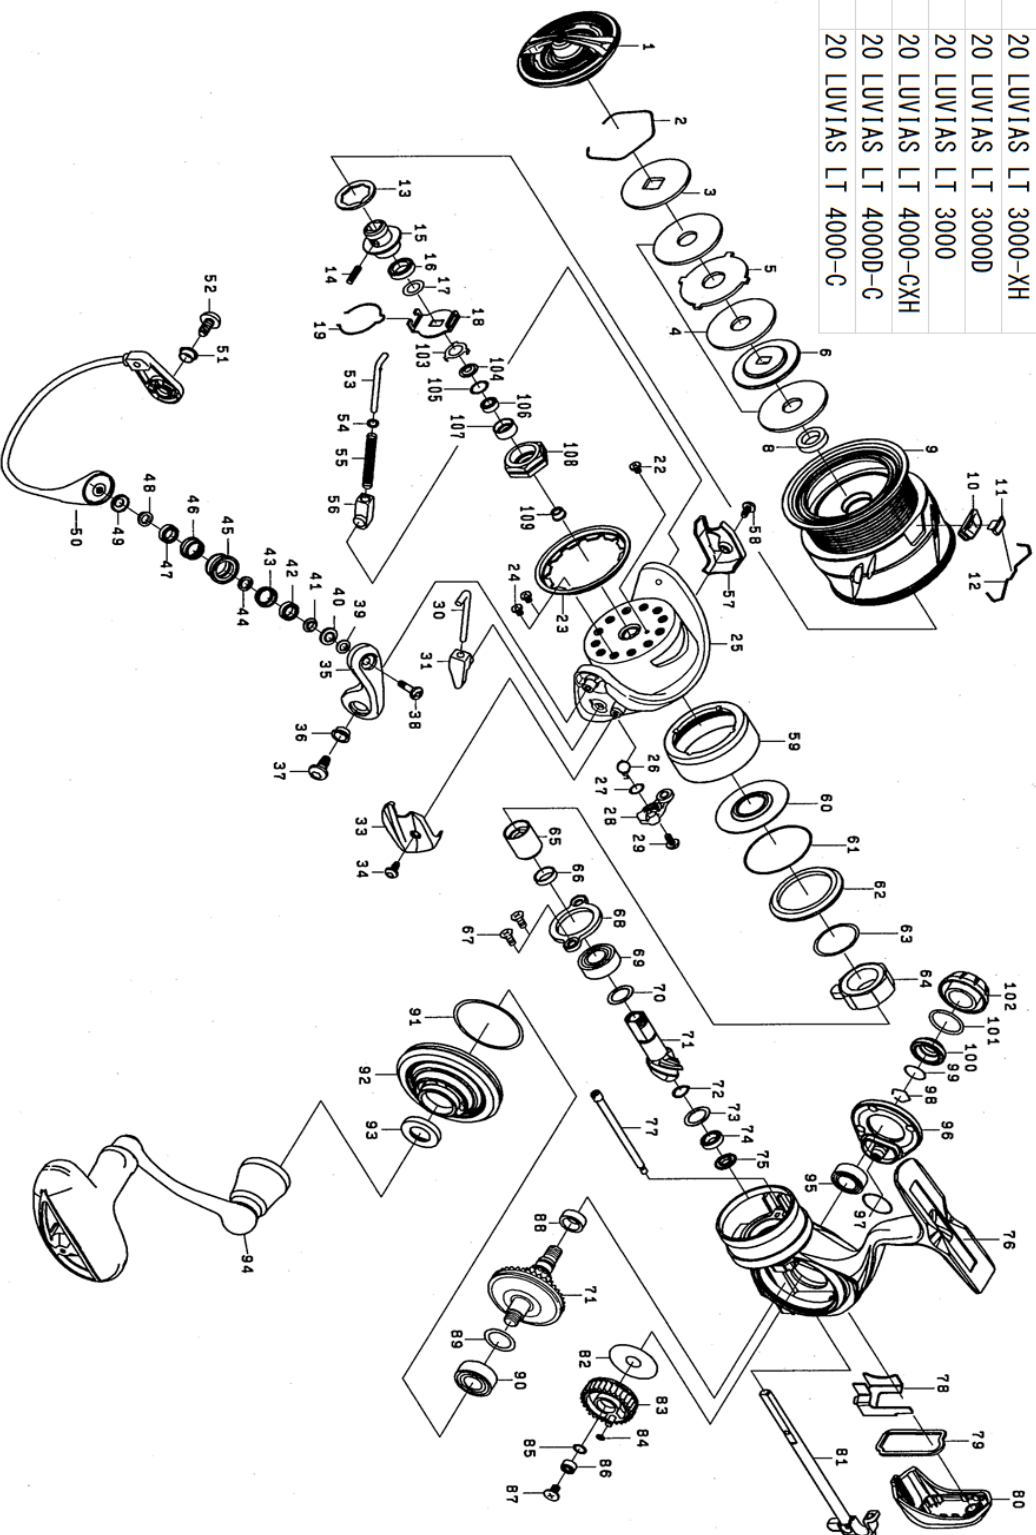

REEL NAME	MGFT CODE	KEY NO	PARTS CODE	DESCRIPTION
20 LUVIAS LT 3000-XH		1	6J547201	DRAG KNOB
20 LUVIAS LT 3000-XH		2	6J547101	DRAG RING
20 LUVIAS LT 3000-XH		3	6J547001	DRAG DISC WASHER (A)
20 LUVIAS LT 3000-XH		4	6J546801	DRAG WASHER
20 LUVIAS LT 3000-XH		5	6J549001	DRAG LIP WASHER
20 LUVIAS LT 3000-XH		6	6J546902	DRAG DISC WASHER (B)
20 LUVIAS LT 3000-XH		7	-	
20 LUVIAS LT 3000-XH		8	6J546701	SPOOL COLLAR
20 LUVIAS LT 3000-XH		2~12	6J980701	SPOOL ASSY ( 2-12)
20 LUVIAS LT 3000-XH		10	6J558101	LINE STOPPER
20 LUVIAS LT 3000-XH		11	6J558001	LINE STOPPER PLATE
20 LUVIAS LT 3000-XH		12	6J314801	LINE STOPPER SPRING
20 LUVIAS LT 3000-XH		13	6J546301	SPOOL WASHER ( A )
20 LUVIAS LT 3000-XH		14	6J558201	SPOOL METAL SCREW
20 LUVIAS LT 3000-XH		15	6J549501	SPOOL METAL
20 LUVIAS LT 3000-XH		16	6H624801	SPOOL METAL COLLAR
20 LUVIAS LT 3000-XH		17	6I602201	SPOOL WASHER ( B )
20 LUVIAS LT 3000-XH		18	6M021401	CLICK HOLDER
20 LUVIAS LT 3000-XH		19	6H416101	CLICK LEAF SPRING
20 LUVIAS LT 3000-XH		20	6H986901	ROTOR NUT PACKING
20 LUVIAS LT 3000-XH		21	6H961101	ROTOR NUT
20 LUVIAS LT 3000-XH		22	6H022701	ROTOR NUT SCREW
20 LUVIAS LT 3000-XH		23	6J257101	ROTOR COVER
20 LUVIAS LT 3000-XH		24	6H022701	ROTOR COVER SCREW
20 LUVIAS LT 3000-XH		25	6J254307	ROTOR
20 LUVIAS LT 3000-XH		26	6J435201	KICK LEVER SPRING
20 LUVIAS LT 3000-XH		27	6J339502	KICK LEVER WASHER
20 LUVIAS LT 3000-XH		28	6J254401	KICK LEVER ASSY
20 LUVIAS LT 3000-XH		29	6H417701	KICK LEVER SCREW
20 LUVIAS LT 3000-XH		30	6J254601	ARM LEVER SHAFT
20 LUVIAS LT 3000-XH		31	6J254701	ARM LEVER SHAFT HOLDER
20 LUVIAS LT 3000-XH		32	-	
20 LUVIAS LT 3000-XH		33	6J255101	ARM LEVER SPRING COVER
20 LUVIAS LT 3000-XH		34	6J255201	COVER SCREW
20 LUVIAS LT 3000-XH		35	6J254807	ARM LEVER
20 LUVIAS LT 3000-XH		36	6J254901	ARM LEVER SCREW COLLAR
20 LUVIAS LT 3000-XH		37	6J255001	ARM LEVER SCREW
20 LUVIAS LT 3000-XH		38	6J257001	ROLLER SCREW
20 LUVIAS LT 3000-XH		39	6F897101	ROLLER WASHER
20 LUVIAS LT 3000-XH		40,49	6J736201	ROLLER COLLAR PACKING
20 LUVIAS LT 3000-XH		41,48	6J530401	ROLLER COLLAR (A)
20 LUVIAS LT 3000-XH		42,47	6J256702	ROLLER BALL BEARING
20 LUVIAS LT 3000-XH		43,46	6J530501	ROLLER COLLAR (B)
20 LUVIAS LT 3000-XH		44	6J256301	ROLLER COLLAR (C)
20 LUVIAS LT 3000-XH		45	6J256501	LINE ROLLER
20 LUVIAS LT 3000-XH		50	6J891101	BAIL ASSY
20 LUVIAS LT 3000-XH		51	6J254901	BAIL HOLDRE SCREW COLLAR
20 LUVIAS LT 3000-XH		52	6J255001	BAIL HOLDRE SCREW
20 LUVIAS LT 3000-XH		53	6G471803	BAIL SPRING SHAFT
20 LUVIAS LT 3000-XH		54	6G685401	BAIL SPRING SHAFT WASHER
20 LUVIAS LT 3000-XH		55	6J255301	BAIL SPRING
20 LUVIAS LT 3000-XH		56	6G471602	BAIL SPRING SHAFT HOLDER
20 LUVIAS LT 3000-XH		57	6J255901	BAIL HOLDER COVER
20 LUVIAS LT 3000-XH		58	6J255201	BAIL HOLDER COVER SCREW
20 LUVIAS LT 3000-XH		59	6J777901	MAGSEALED CAP
20 LUVIAS LT 3000-XH		60	6J777601	MAGSEALED PLATE
20 LUVIAS LT 3000-XH		61	6J791001	MAGSEALED PLATE"O"RING
20 LUVIAS LT 3000-XH		62	6J777802	MAGSEALED PLATE COLLAR
20 LUVIAS LT 3000-XH		63	6I639901	MAGSEALED PLATE WASHER
20 LUVIAS LT 3000-XH		64	6J776101	ONEWAY CLUTCH