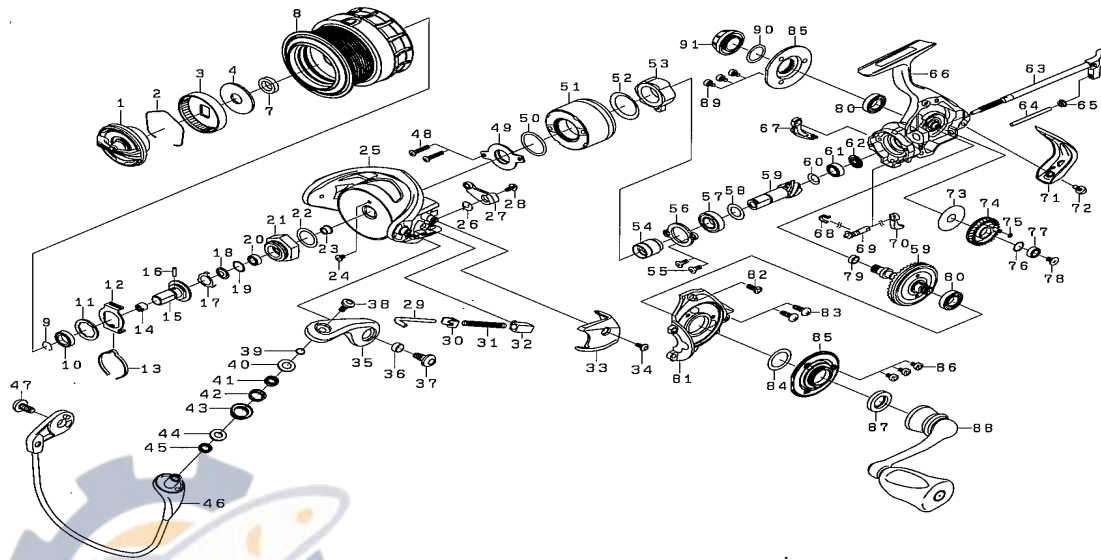

DAWA SPINNING REEL

LUVIAS1003

Please order by parts number, not key number
Veuillez indiquer le numéro de la pièce (Non "Key" No.)

Key No.	Part No.	Part Name	Key No.	Part No.	Part Name
1	J21-7801	DRAG KNOB	47	H43-1201	SCREW
2	F71-0001	DRAG WASHER RET	48	H59-6502	SCREW
3	F89-5307	DRAG KNOB CLICK PLT	49	H74-0901	MAGNET
4	H80-6701	DRAG WASHER	50	H74-1401	O RING
5	F62-7301	EARED WASHER	51	H74-0702	COVER
6	F62-7201	KEY WASHER	52	H97-9201	WASHER
7	H41-6301	DRAG COLLAR	53	H41-2601	ROLLER CLUTCH
8	J23-6801	SPOOL ASSEMBLY	54	H87-9601	SPACING SLEEVE
9	G47-2401	BEARING RETAINER	55	G99-7301	SCREW
10	G81-8902	BALL BEARING	56	H73-9101	BEARING RET
11	H80-6300	WASHER	57	G27-9602	BALL BEARING
12	H41-6001	CLICK HOLDER	58	H41-1400	WASHER
13	H41-6101	CLICK LEAF SPRING	59	Z02-1642	PINION+DRIVE GEAR UNIT
14	J18-0801	SPOOL METAL NUT	60	G57-2500	SPRING WASHER
15	J18-1401	SPOOL METAL	61	G46-7101	BALL BEARING
16	G37-5001	PIN	62	H45-9401	COLLAR
17	G47-1501	BEARING RET	63	J18-0601	MAIN SHAFT
18	H46-1201	PACKING	64	H77-8701	STABILIZER BAR
19	G46-6103	WASHER	65	H77-8801	COLLAR
20	G46-6205	BALL BEARING	66	J23-6101	BODY
21	H80-5801	ROTOR NUT	67	H73-7801	BAIL TRIP PLT
22	371-2824	WASHER	68	H80-9201	FRAME
23	H85-4901	COLLAR A	69	H73-8201	A/R CAM
24	H02-2701	LINE GUARD SCREW	70	H41-0106	A/R LEVER
25	H98-6317	ROTOR	71	H85-0703	REAR COVER
26	H41-3601	BAIL TRIP LEVER SPRING	72	H85-0801	SCREW
27	J07-2301	BAIL TRIP LEVER	73	H54-5402	WASHER
28	H41-7701	SCREW	74	H45-8902	OSC GEAR
29	H57-2001	BAIL SPRING SHAFT	75	G86-9601	O-RING
30	H57-6101	BAIL SPRING PLT	76	G46-6100	GEAR WASHER
31	J08-9301	BAIL SPRING	77	G46-6202	BALL BEARING
32	J08-9401	BAIL SPRING HOLDER	78	G99-7001	SCREW
33	H98-6401	COVER (A)	79	H45-9901	RING
34	H43-1301	SCREW	80	H73-9703	BALL BEARING
35	H96-0104	BAIL ARM	81	H77-9505	SIDE COVER
36	H96-2401	COLLAR A	82	351-1010	SCREW
37	H43-1201	SCREW	83	G99-7701	SCREW
38	H69-7701	SCREW	84	G46-8000	WASHER
39	H96-1001	COLLAR A	85	J23-6201	BODY COVER
40	H03-8301	PACKING	86	F62-3305	SCREW
41	G68-6903	BALL BEARING	87	H86-6201	PACKING
42	H96-0901	COLLAR	88	J23-6701	HANDLE ASSEMBLY
43	G68-6703	LINE ROLLER	89	G99-7503	SCREW
44	H96-0801	COLLAR	90	G39-9702	O RING
45	H96-0701	COLLAR	91	H74-5101	HANDLE SCREW CAP
46	H98-6501	BAIL ASSEMBLY			