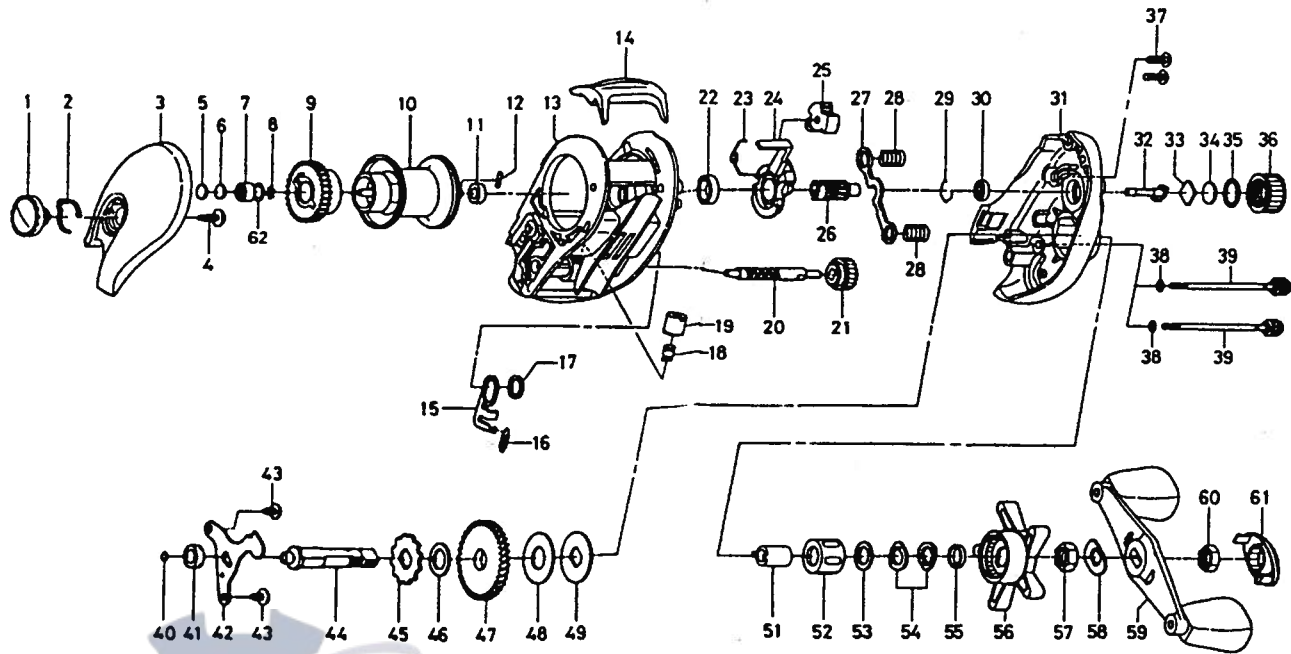

MEGAFORCE 150i

Key No.	Parts No.	Parts Name	Key No.	Parts No.	Parts Name
1	F82-1205	BRAKE ADJ KNOB	33	B17-5402	SPOOL ADJ CAP METAL
2	F26-2701	BRAKE CLICK SPRING	34	B17-5503	SPACER C
3	F82-1006	L/S PLT	35	171-5201	O RING A
4	B84-2102	BRAKE ADJ KNOB SCREW	36	F40-3001	CAST CONTROL CAP
5	374-9103	SPACER A	37	E33-0401	SET PLT SCREW
6	374-9105	SPACER B	38	B85-3101	O RING B
7	E08-8003	BALL BEARING A	39	B91-1743	R/S PLT SCREW
8	F41-2301	BEARING RET A	40	F64-7201	DRIVE SHAFT WASHER A
9	E23-9502	MAGNET HOLDER	41	G05-1701	BUSHING B
10-12	G20-8901	SPOOL	42	F88-7801	DRIVE SHAFT RET
13	G13-4702	FRAME	43	F21-2201	DRIVE SHAFT RET SCREW
14	F40-2001	CLUTCH LEVER	44	F64-7101	DRIVE SHAFT
15	F42-8801	CLUTCH TRIP PLT	45	E32-7701	A/R RATCHET
16	F63-9901	CLUTCH TRIP PLT SPRING	46	375-7103	DRIVE SHAFT WASHER B
17	F44-0201	CLUTCH TRIP PLT WASHER	47	F40-2501	DRIVE GEAR
18	F51-6501	LINE GUIDE PAWL	48	F60-2401	DRAG WASHER A
19	F40-2801	PAWL CAP	49	G14-1801	KEY WASHER
20	F51-0301	WORM SHAFT	51	G14-1701	GEAR SHAFT COLLAR
21	F67-5101	WORM SHAFT GEAR	52	F58-0601	ROLLER CLUTCH
22	B86-1702	BALL BEARING B	53	373-7810	DRAG WASHER B
23	F73-1201	CLUTCH CAM SPRING	54	150-8901	DRAG SPRING WASHER
24	F64-7001	CLUTCH CAM	55	B97-4901	HANDLE COLLAR
25	F76-2603	FLIPPING CAST SELECTOR	56	F40-3201	STAR DRAG
26	F58-3401	PINION GEAR	57	B43-3601	DRAG NUT
27	E23-7701	YOKE	58	150-9001	FRICTION WASHER
28	F86-4101	YOKE SPRING	59	G20-8701	HANDLE
29	E21-9701	BEARING RET B	60	B43-3601	HANDLE NUT
30	G05-1901	BUSHING A	61	F40-8403	HANDLE NUT PLT
31	F82-0810	R/S PLT	62	375-3003	BEARING RET WASHER
32	F74-3001	PINION SHAFT			