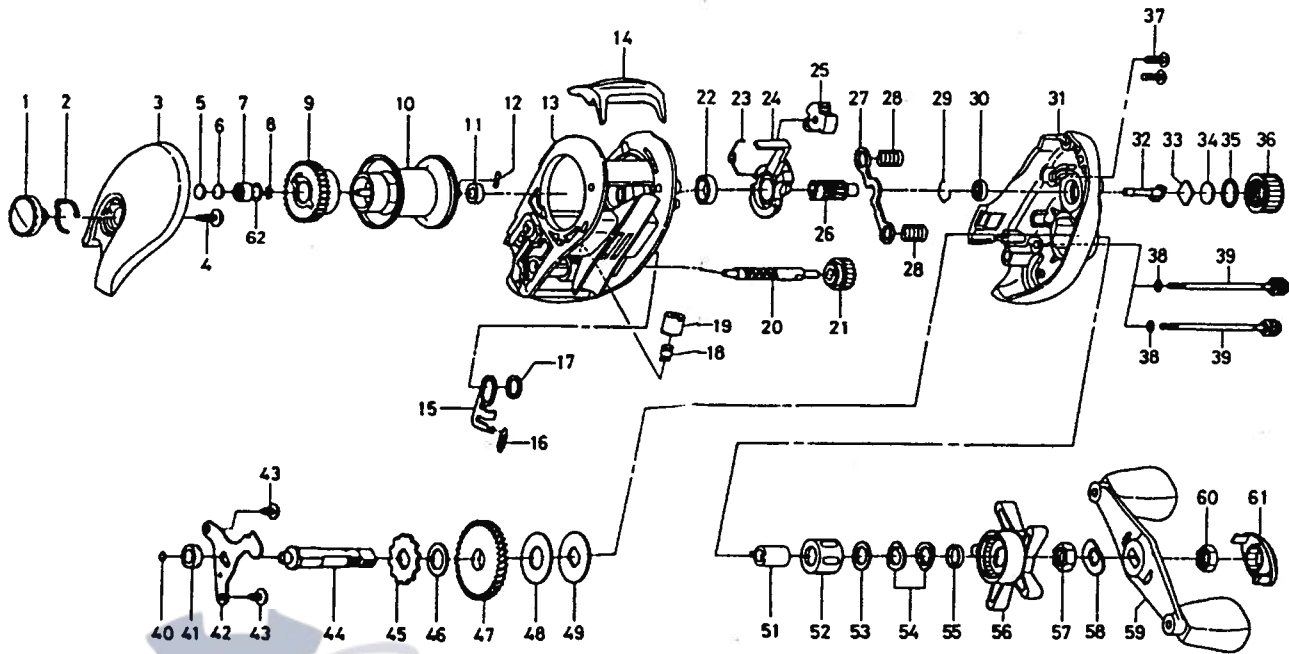

MEGAFORCE 150i

Key No.	Parts No.	Parts Name	Key No.	Parts No.	Parts Name
1	F82-1205	BRAKE ADJ KNOB	33	B17-5402	SPOOL ADJ CAP METAL
2	F26-2701	BRAKE CLICK SPRING	34	B17-5503	SPACER C
3	F82-1006	L/S PLT	35	171-5201	O RING A
4	B84-2102	BRAKE ADJ KNOB SCREW	36	F40-3001	CAST CONTROL CAP
5	374-9103	SPACER A	37	E33-0401	SET PLT SCREW
6	374-9105	SPACER B	38	B85-3101	O RING B
7	E08-8003	BALL BEARING A	39	B91-1743	R/S PLT SCREW
8	F41-2301	BEARING RET A	40	F64-7201	DRIVE SHAFT WASHER A
9	E23-9502	MAGNET HOLDER	41	G05-1701	BUSHING B
10-12	G20-8901	SPOOL	42	F88-7801	DRIVE SHAFT RET
13	G13-4702	FRAME	43	F21-2201	DRIVE SHAFT RET SCREW
14	F40-2001	CLUTCH LEVER	44	F64-7101	DRIVE SHAFT
15	F42-8801	CLUTCH TRIP PLT	45	E32-7701	A/R RATCHET
16	F63-9901	CLUTCH TRIP PLT SPRING	46	375-7103	DRIVE SHAFT WASHER B
17	F44-0201	CLUTCH TRIP PLT WASHER	47	F40-2501	DRIVE GEAR
18	F51-6501	LINE GUIDE PAWL	48	F60-2401	DRAG WASHER A
19	F40-2801	PAWL CAP	49	G14-1801	KEY WASHER
20	F51-0301	WORM SHAFT	51	G14-1701	GEAR SHAFT COLLAR
21	F67-5101	WORM SHAFT GEAR	52	F58-0601	ROLLER CLUTCH
22	B86-1702	BALL BEARING B	53	373-7810	DRAG WASHER B
23	F73-1201	CLUTCH CAM SPRING	54	150-8901	DRAG SPRING WASHER
24	F64-7001	CLUTCH CAM	55	B97-4901	HANDLE COLLAR
25	F76-2603	FLIPPING CAST SELECTOR	56	F40-3201	STAR DRAG
26	F58-3401	PINION GEAR	57	B43-3601	DRAG NUT
27	E23-7701	YOKE	58	150-9001	FRICITION WASHER
28	F86-4101	YOKE SPRING	59	G20-8701	HANDLE
29	E21-9701	BEARING RET B	60	B43-3601	HANDLE NUT
30	G05-1901	BUSHING A	61	F40-8403	HANDLE NUT PLT
31	F82-0810	R/S PLT	62	375-3003	BEARING RET WASHER
32	F74-3001	PINION SHAFT			