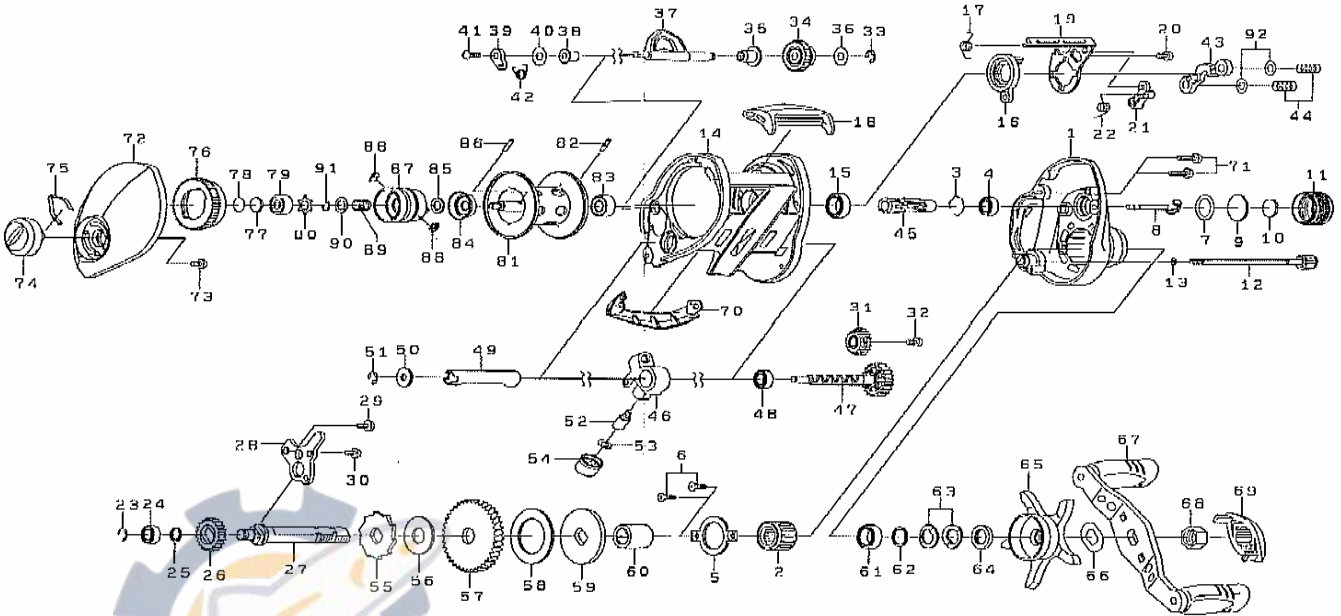

# MEGAFORCE PLUS 100TSH

Key No.	Parts No.	Parts Name	Key No.	Parts No.	Parts Name
1	G93-0304	Right side plate	42	G93-3401	Lever spring
2	G93-0501	Roller clutch	43	G93-3501	Yoke
3	B42-1601	Bearing retainer (A)	44	G85-0301	Yoke spring
4	B35-8607	Ball bearing (A)	45	G93-3601	Pinion gear
5	G93-0901	Handle metal plate	46	G93-3701	Line guide
6	G27-0701	Handle metal plate screw	47	G93-9902	Worm shaft assembly
7	B05-5201	"O" ring (A)	48	B35-8607	Ball bearing (A)
8	G93-1001	Pinion shaft	49	G93-4201	Level wind guard
9	375-7501	Spool adjusting cap metal	50	F65-5501	Worm shaft washer
10	B17-5503	Spacer (A)	51	320-5901	Worm shaft retainer
11	H21-3601	Cast control cap	52	F51-6501	Line guide pawl
12	G93-1101	Right side plate screw (A)	53	373-1300	Line guide washer
13	B85-3101	"O" ring (B)	54	F40-2801	Pawl cap
14	G93-1404	Frame assembly	55	G93-4301	Clutch wheel
15	B86-1704	Ball bearing (B)	56	G93-4401	Drive shaft washer
16	G93-1601	Clutch cam (A)	57	G93-4501	Drive gear (B)
17	G93-1701	Clutch cam spring (A)	58	G93-4601	Drag washer
18	G93-1801	Clutch lever	59	G93-4701	Key washer
19	G93-1901	Clutch cam (B)	60	G93-4801	Gear shaft collar
20	G19-3701	Clutch cam screw	61	B86-1704	Ball bearing (B)
21	G93-2001	Clutch trip lever	62	B55-3801	Bearing washer
22	G93-2101	Clutch cam spring (B)	63	150-8901	Drag spring washer
23	320-8002	Retainer (A)	64	373-7810	Spacing sleeve
24	B35-8607	Ball bearing (A)	65	H10-8901	Star drag
25	E09-6501	Washer (A)	66	150-9001	Friction washer
26	G93-2201	Drive gear (A)	67	H12-5801	Handle assembly
27	G93-2301	Drive shaft	68	F84-9903	Handle nut
28	G93-2401	Drive shaft retainer	69	G96-9901	Handle nut plate
29	G19-3701	Drive shaft retainer screw (A)	70	G93-5903	Front plate
30	G17-1402	Drive shaft retainer screw (B)	71	F93-9701	Right side plate screw (B)
31	G93-2501	Idle gear	72	H19-1001	Left side plate
32	G19-3701	Idle gear screw	73	F21-2201	Set plate screw
33	320-1402	Retainer (B)	74	G93-6215	Brake adjusting knob
34	G93-2601	Gear assembly	75	H08-4401	Brake click spring
35	G93-2801	Bushing (A)	76	H02-9701	Magnet holder
36	G82-3801	Washer (B)	77	375-7411	Spacer (B)
37	G93-2903	Lever	78	375-7404	Spacer (C)
38	G93-3101	Bushing (B)	79	G51-1505	Ball bearing (C)
39	G93-3201	Plate	80	H18-0501	Bearing retainer (B)
40	G53-9402	Washer (C)	81-91	Z01-8872	Spool assembly
41	G01-6002	Lever screw	92	B41-1706	Yoke washer