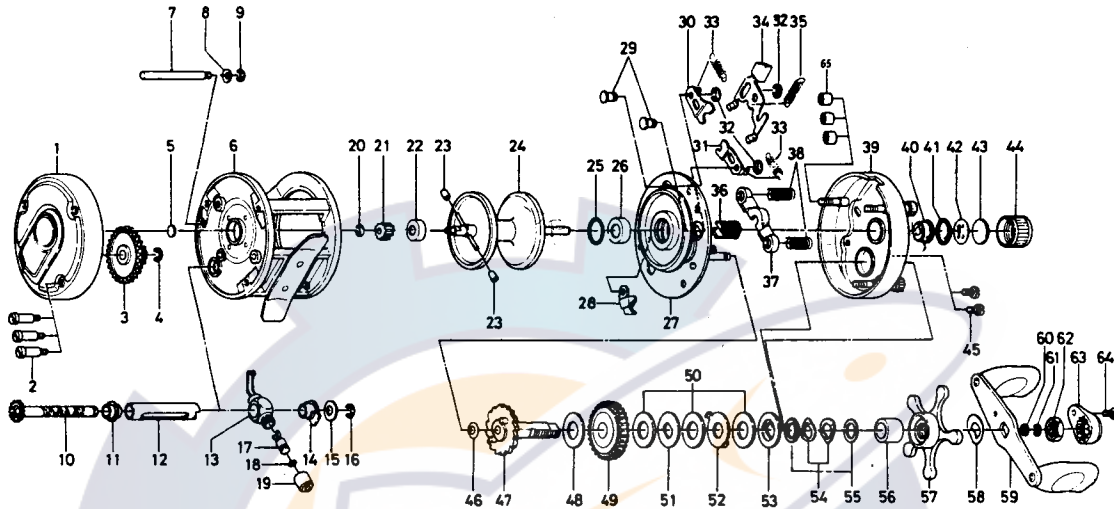

BAITCASTING REEL

Millionaire 3RM & 4HM

Key No.

Parts No.

Parts Name

1	6-B34-0301	Left side cover
2	6-B15-1901	Left side cover screw
3	6-413-0001	Cog wheel
4	6-320-8002	Cog wheel ret. ring
5	6-374-9102	Bearing metal washer
6	6-B33-8701	Frame
7	6-B10-0401	Frame post
8	6-373-7611	Frame post spring washer
9	6-320-5901	Frame post retainer
10	6-B10-0101	Worm shaft
11	6-B10-0301	Shield bush
12	6-B09-9601	Worm shield
13	6-B09-9501	Line guide
14	6-B09-9701	Worm shaft holder
15	6-373-2700	Worm shaft holder washer
16	6-320-8002	Worm shaft retainer
17	6-121-4211	Line guide pin
18	6-375-0800	Line guide washer
19	6-341-5901	Line guide nut
20	6-B33-9801	Spool gear ret. ring
21	6-B33-9701	Spool gear
22	6-637-5601	Bearing metal A
23	6-B35-2701	Brake collar
24	6-B33-9402	Spool
25	6-171-1001	"O" ring
26	6-B10-3801	Bearing metal B
27	6-B33-6401	Set plate
28	6-770-0301	Anti-reverse claw
29	6-121-6801	Set plate screw
30	6-040-4701	Clutch stopper plate A
31	6-040-4801	Clutch stopper plate B
32	6-320-8202	Clutch ret. ring
33	6-142-8503	Set plate spring A
34	6-B33-7301	Clutch lever
35	6-142-8502	Set plate spring B