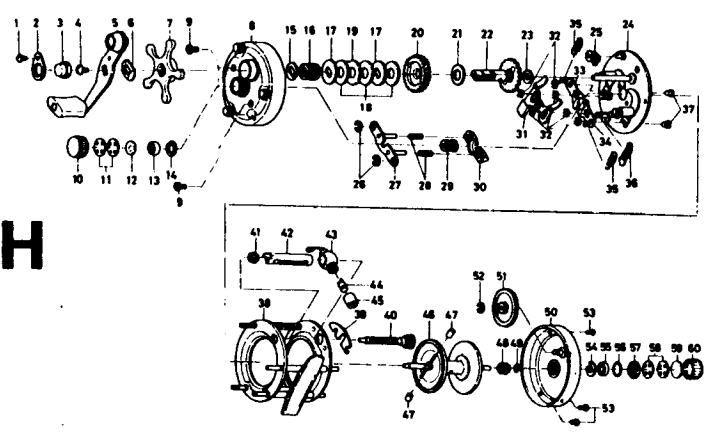

BAITCASTING REEL

Millionaire **5B, 5H, 6B, 6H**

Millionaire 5B

Key No.	Parts No.	Parts Name
1	63530501	Handle nut plate screw
2	60403201	Handle nut plate
3	63415801	Handle nut
4	63530701	Handle screw
5	67458701	Handle assembly
6	61509001	Handle washer
7	67809801	Star drag assembly
8	67809401	Right side cover assy.
9	63531701	Right side cover screw
10	63420801	Right spool cap
11	63737501	Ball bearing ret. washer
12	63204101	Ball bearing retainer A
13	66346701	Ball bearing
14	63206501	Ball bearing ret. ring
15	63749401	Drag washer A
16	61439201	Drag coil spring
17	63749401	Drag washer B
18	63749301	Drag washer C
19	63749501	Drag washer D
20	64129901	Drive gear
21	63737702	Gear shaft washer A
22	67254601	Gear shaft assembly
23	63737611	Gear shaft washer B
24	67809501	Set plate assembly
25	67700301	Anti reverse-claw
26	63207901	P. yoke guide plate ret. ring
27	67809701	Pinion yoke guide plate
28	61439301	Pinion yoke spring
29	64021901	Pinion gear
30	66359201	Pinion yoke
31	67809601	Clutch lever
32	63208201	Clutch ret. ring
33	60404701	Clutch stopper plate A
34	60404801	Clutch stopper plate B
35	61428503	Set plate spring A
36	61428502	Set plate spring B
37	61216801	Set plate screw
38	67809901	Frame assembly
39	61514101	Worm shaft lock arm
40	67107701	Worm shaft
41	60217201	Shield Bush

Key No.	Parts No.	Parts Name
42	66346101	Worm shield
43	67810201	Line guide
44	61214211	Line guide pin
45	63415901	Line guide nut
46	67353701	Spool
47	65008001	Brake collar
48	64022001	Spool gear
49	63204201	Spool gear ret. ring
50	67810301	Left side cover assy.
51	64130001	Cog wheel
52	63207901	Cog wheel ret. ring
53	63524201	Left cover screw
54	63206501	Ball bearing ret. ring
55	66346701	Ball bearing
56	61706701	"O" ring
57	63207711	Ball bearing retainer B
58	63737501	Ball bearing ret. washer
59	63747211	Rubber washer
60	63421001	Left spool cap