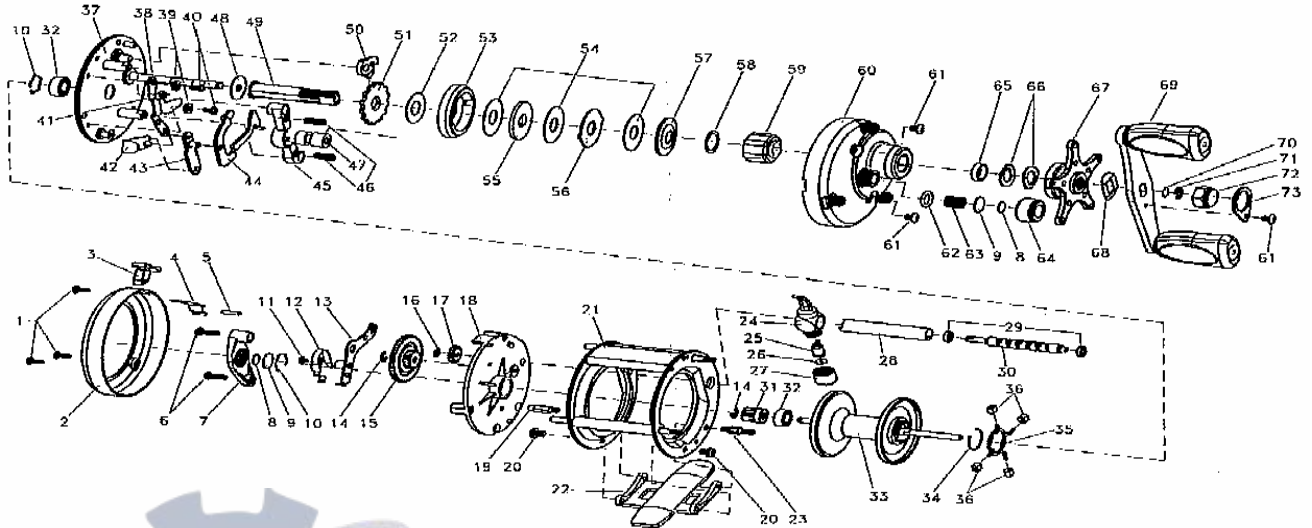

Please order by parts number, not key number
 Veuillez indiquer le numero de la pièce (Non "Key" No.)

BAITCASTING REEL **Millionaire Classic 250/300**

Key No.	Parts No.	Parts Name	Key No.	Parts No.	Parts Name
1	W52-9601	Left Side Plate Screw	43	W53-3801	Pilot Lever
2	W52-9701	Left Side Plate	44	W53-3901	Latch Bar
3	W52-9801	Click Lever	45	W53-4001	Yoke
4	W52-9901	Click Lever Spring	46	W53-4101	Yoke Spring
5	W53-0001	Pin	47	W53-4201	Pinion gear
6	W53-0101	Screw (A)	48	W53-4301	Drive Shaft Washer
7	W53-0201	Spool Cover	49	W53-4401	Drive Shaft
8	W53-0301	Washer (A)	50	W53-4501	Anti-Reverse Pawl
9	W53-0401	Washer (B)	51	W53-4601	Anti-Reverse Ratchet
10	W53-0501	Retainer (A)	52	W53-4701	Friction Washer
11	W53-0601	Screw (B)	53	W53-4801	Drive Gear
12	W53-0701	Click Pawl	54	W53-4901	Drag Washer (A)
13	W53-0801	Click Lever Assembly	55	W53-5001	Drag Washer (B)
14	W53-0901	Click Retainer (A)	56	W53-5101	Eared Washer
15	W53-1001	Transfer Gear	57	W53-5201	Key Washer
16	W53-1101	Click Retainer (B)	58	W53-5301	Washer (E)
17	W53-1201	Shuttle Gear	59	W58-9801	Roller Clutch
18	W531301	Left Set Plate	60	W59-0301	Right Side Plate
19	W53-1401	Screw Stud (A)	61	W53-5801	Screw (E)
20	W53-1501	Screw (C)	62	W53-5901	"O" Ring
21	W53-1601	Frame	63	W53-6001	Spring (B)
22	W53-1701	Reel Stand	64	W53-6101	Cast Control Cap
23	W53-1801	Screw Stud (B)	65	W53-6201	Spacer
24	W53-1901	Line Guide	66	W53-6301	Drag Spring Washer
25	W53-2001	Line Guide Pawl	67	W53-6401	Star Drag
26	W53-2101	Washer (C)	68	W53-6501	Friction Washer
27	W53-2201	Pawl Cap	69	W53-6601	Handle Assembly
28	W53-2301	Level Wind Guard	70	W54-9701	Washer (F)
29	W53-2401	Worm Shaft Holder	71	W53-6701	Retainer (C)
30	W53-2501	Worm Shaft	72	W53-6801	Handle Nut
31	W53-2601	Click Gear	73	W53-6901	Handle Nut Plate
32	W53-2701	Ball Bearing			
33	W53-2801	Spool Assembly			
34	W53-2901	Ring (A)			
35	W53-3001	Brake Mounting			
36	W53-3101	Brake Collar			
37	W53-3201	Right Set Plate			
38	W53-3301	Retainer (B)			
39	W53-3401	Washer (D)			
40	W53-3501	Screw (D)			
41	W53-3601	Spring (A)			
42	W53-3701	Push Bar			