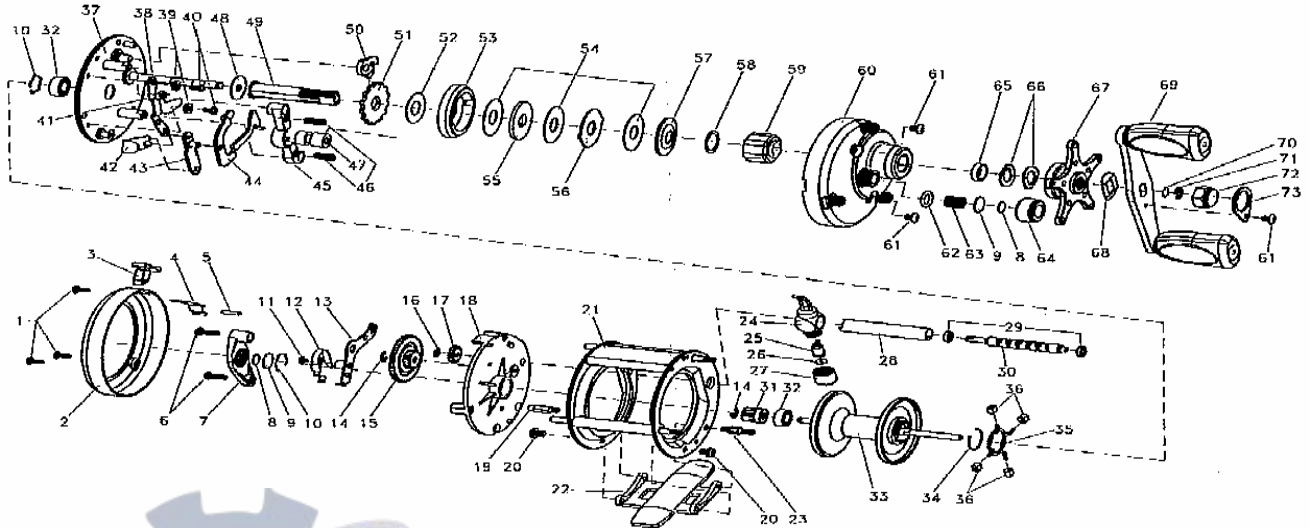

# BAITCASTING REEL **Millionaire Classic 250/300**

Key No.	Parts No.	Parts Name	Key No.	Parts No.	Parts Name
1	W52-9601	Left Side Plate Screw	43	W53-3801	Pilot Lever
2	W52-9701	Left Side Plate	44	W53-3901	Latch Bar
3	W52-9801	Click Lever	45	W53-4001	Yoke
4	W52-9901	Click Lever Spring	46	W53-4101	Yoke Spring
5	W53-0001	Pin	47	W53-4201	Pinion gear
6	W53-0101	Screw (A)	48	W53-4301	Drive Shaft Washer
7	W53-0201	Spool Cover	49	W53-4401	Drive Shaft
8	W53-0301	Washer (A)	50	W53-4501	Anti-Reverse Pawl
9	W53-0401	Washer (B)	51	W53-4601	Anti-Reverse Ratchet
10	W53-0501	Retainer (A)	52	W53-4701	Friction Washer
11	W53-0601	Screw (B)	53	W53-4801	Drive Gear
12	W53-0701	Click Pawl	54	W53-4901	Drag Washer (A)
13	W53-0801	Click Lever Assembly	55	W53-5001	Drag Washer (B)
14	W53-0901	Click Retainer (A)	56	W53-5101	Eared Washer
15	W53-1001	Transfer Gear	57	W53-5201	Key Washer
16	W53-1101	Click Retainer (B)	58	W53-5301	Washer (E)
17	W53-1201	Shuttle Gear	59	W58-9801	Roller Clutch
18	W531301	Left Set Plate	60	W59-0301	Right Side Plate
19	W53-1401	Screw Stud (A)	61	W53-5801	Screw (E)
20	W53-1501	Screw (C)	62	W53-5901	"O" Ring
21	W53-1601	Frame	63	W53-6001	Spring (B)
22	W53-1701	Reel Stand	64	W53-6101	Cast Control Cap
23	W53-1801	Screw Stud (B)	65	W53-6201	Spacer
24	W53-1901	Line Guide	66	W53-6301	Drag Spring Washer
25	W53-2001	Line Guide Pawl	67	W53-6401	Star Drag
26	W53-2101	Washer (C)	68	W53-6501	Friction Washer
27	W53-2201	Pawl Cap	69	W53-6601	Handle Assembly
28	W53-2301	Level Wind Guard	70	W54-9701	Washer (F)
29	W53-2401	Worm Shaft Holder	71	W53-6701	Retainer (C)
30	W53-2501	Worm Shaft	72	W53-6801	Handle Nut
31	W53-2601	Click Gear	73	W53-6901	Handle Nut Plate
32	W53-2701	Ball Bearing			
33	W53-2801	Spool Assembly			
34	W53-2901	Ring (A)			
35	W53-3001	Brake Mounting			
36	W53-3101	Brake Collar			
37	W53-3201	Right Set Plate			
38	W53-3301	Retainer (B)			
39	W53-3401	Washer (D)			
40	W53-3501	Screw (D)			
41	W53-3601	Spring (A)			
42	W53-3701	Push Bar			