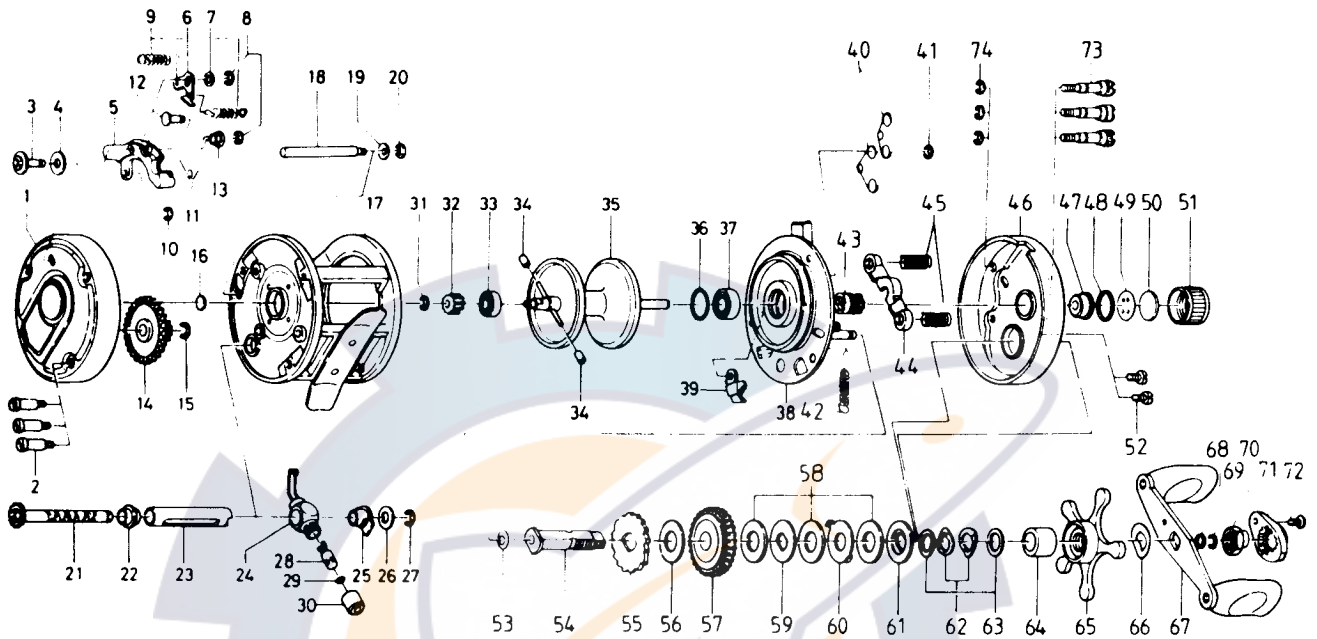

BAITCASTING REEL – Millionaire M35/M37

Key No.	Parts No.	Parts Name
61	K16-0601	Key washer B
62	K16-0701	Drag spring washer
63	373-7803	Drag washer B
64	K16-0801	Spacing sleeve
65	K16-1201	Star drag
66	K16-1401	Friction washer
67	K16-1501	Handle assembly
68	K16-1801	Handle nut washer
69	K16-1901	Handle nut retainer
70	K16-2001	Handle nut
71	K16-2101	Handle nut plate
72	351-1801	Handle nut plate screw

Key No.	Parts No.	Parts Name
73	K15-6501	Right side plate screw
74	320-5901	Right side plate screw retainer

M37 Special parts

1	K16-2204	Left side plate
17	K16-4801	Frame assembly
18	K16-4801	Stabilizer bar
21	K16-6401	Worm shaft
23	K16-5801	Level wind guard
35	K16-7701	Spool assembly
46	K15-6004	Right side plate assembly