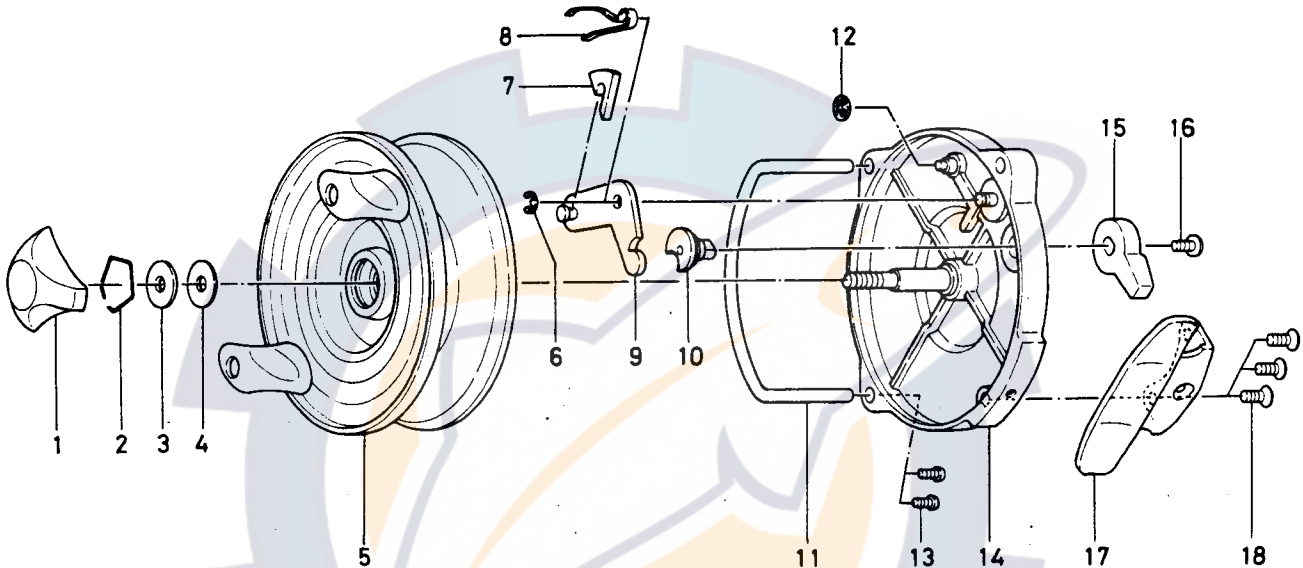

MOOCHING REEL 175

KEY NO. 2 ~ 5
6B16-5201

SPOOL ASSEMBLY

Key No.	Parts No.	Parts Name
1	6-740-2705	Drag knob
2	6-170-4001	Retainer
3	6-372-0801	Drag washer A
4	6-371-2731	Drag washer B
5	6B16-5301	Spool
6	6-320-1402	Click claw retainer A
7	6B28-2301	Click claw
8	6-151-3401	Click spring
9	6B16-5001	Click plate

Key No.	Parts No.	Parts Name
10	6-461-0701	Click cam
11	6B16-5101	Line guide
12	6-320-9701	Click claw retainer B
13	6-351-1001	Line guide screw
14	6B16-4601	Body
15	6-541-0601	Click lever
16	6-352-9501	Click lever screw
17	6-610-2101	Leg
18	6-353-1201	Leg screw