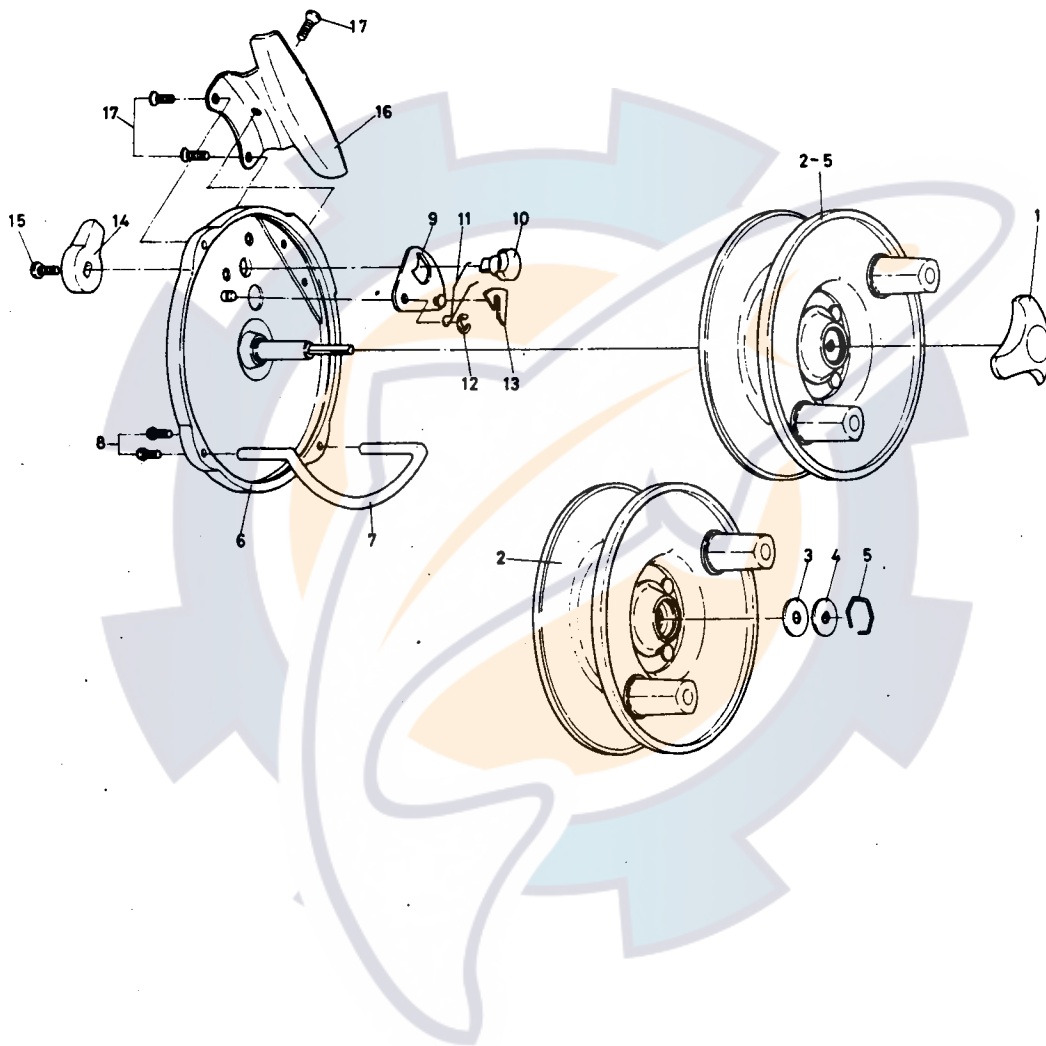

MOOCHING REEL 275

KEY NO. 2 ~ 5
6-731-6002

SPOOL ASSEMBLY

Key No.	Parts No.	Parts Name	Key No.	Parts No.	Parts Name
1	6-005-1802	Drag knob	10	6-461-0701	Click cam
2	6-731-5911	Spool	11	6-151-3401	Click spring
3	6-371-2731	Drag washer A	12	6-320-1401	Click claw retainer
4	6-372-0801	Drag washer B	13	6-040-1313	Click claw
5	6-320-1401	Retainer	14	6-541-0601	Click lever
6	6-700-7601	Body	15	6-352-9501	Click lever screw
7	6-310-0901	Line guide	16	6-610-2101	Leg
8	6-351-1001	Line guide screw	17	6-651-3501	Leg screw
9	6-780-5802	Click plate			