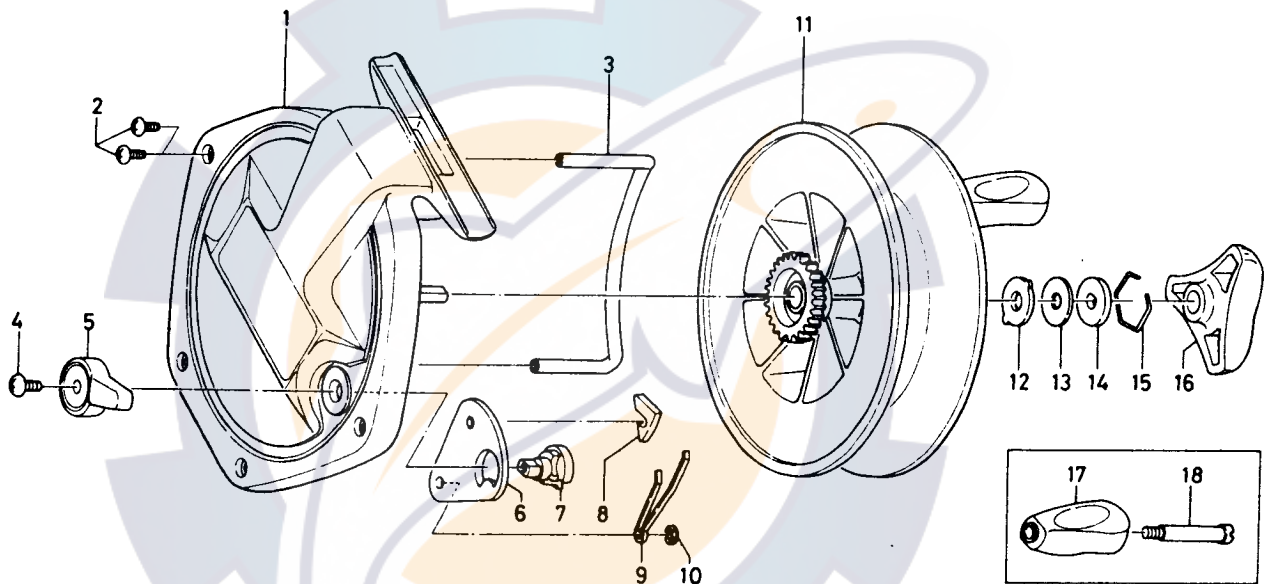

SINGLE ACTION REEL **SG375**

Key No. 11 ~ 15
B99-8001 Spool assembly

Key No.	Parts No.	Parts Name
1	6-899-7601	Frame
2	6-351-1803	Line guard screw
3	6-899-7901	Line guard
4	6-352-2503	Click lever screw
5	6-541-0601	Click lever
6	6-780-5802	Click plate assembly
7	6-461-0701	Click cam
8	6-040-1313	Click pawl
9	6-151-3401	Click spring
10	6-320-1402	Click spring retainer
11	6-899-8101	Spool
12	6-375-5302	Drag washer A
13	6-371-2731	Drag washer B
14	6-372-0801	Drag washer C
15	6-170-4001	Retainer
16	6-005-1807	Drag knob
17	6-101-0001	Handle knob
18	6-854-8701	Handle screw