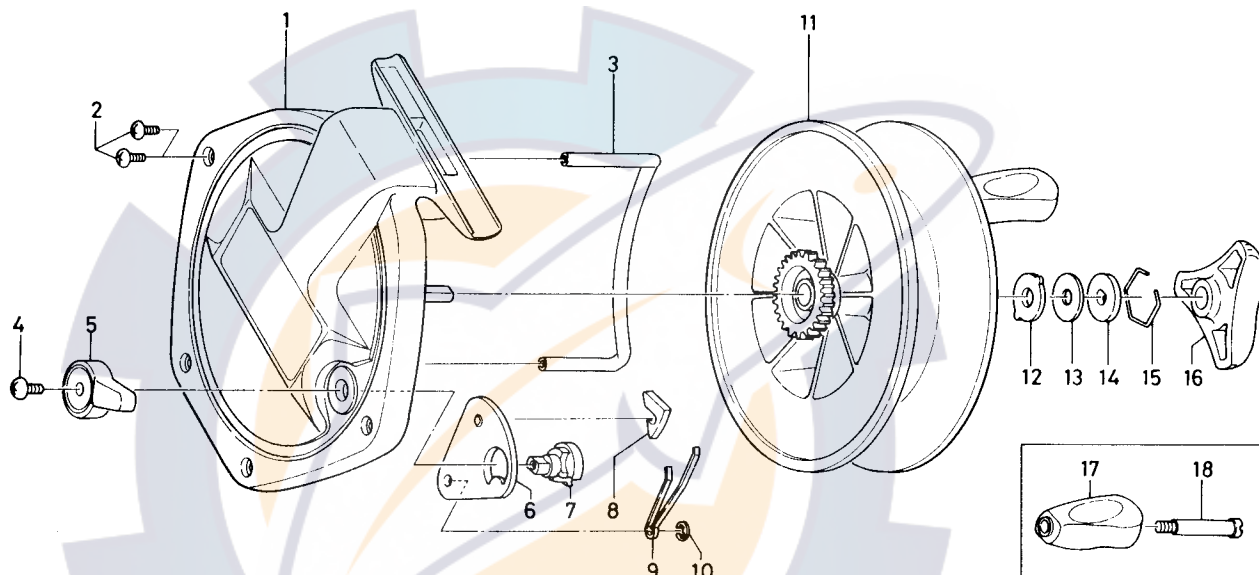

## SINGLE ACTION REEL SG375

Key No. 11 ~ 15  
B99-8001

Spool assembly

Key No.	Parts No.	Parts Name
1	6-B99-7601	Frame
2	6-351-1803	Line guard screw
3	6-B99-7901	Line guard
4	6-352-2503	Click lever screw
5	6-541-0601	Click lever
6	6-780-5802	Click plate assembly
7	6-461-0701	Click cam
8	6-040-1313	Click pawl
9	6-151-3401	Click spring
10	6-320-1402	Click spring retainer
11	6-B99-8101	Spool
12	6-375-5302	Drag washer A
13	6-371-2731	Drag washer B
14	6-372-0801	Drag washer C
15	6-170-4001	Retainer
16	6-005-1807	Drag knob
17	6-101-0001	Handle knob
18	6-B54-8701	Handle screw