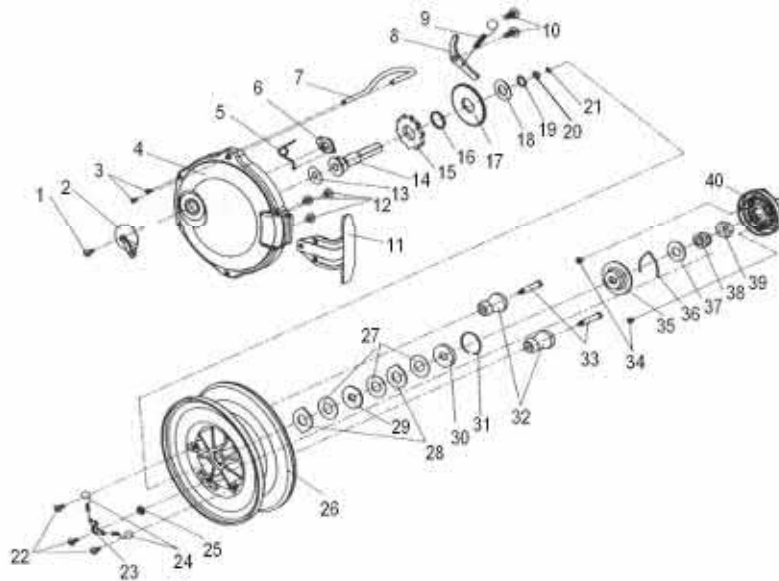

M-ONE PLUS

Key No.	Parts No.	Parts Name	Key No.	Parts No.	Parts Name
1	W54-5401	DRAG LEVER SCREW	21	W54-9201	SPOOL WASHER B
2	W54-5501	DRAG LEVER	22	W54-9301	CLICK PAWL SCREW
3	W54-5601	LINE GUARD SCREW	23	W54-9401	CLICK PAWL
4	W54-5701	BODY	24	W54-6401	CLICK PAWL SPRING
5	W54-5801	DRAG CAM SPRING	26	W54-8201	SPOOL
6	W54-5901	DRAG CAM	27	W54-7901	FRICTION WASHER
7	W54-6001	LINE GUARD	28	W54-8001	EARED WASHER
8	W54-8301	A/R PAWL	29	W54-8101	KEY WASHER A
9	W54-6301	A/R PAWL SPRING	30	W54-7801	KEY WASHER B
10	W54-6101	A/R PAWL SCREW	31	W54-7701	DRAG WASHER RET
11	W54-6701	STAND	32	W54-7601	HANDLE
12	W54-6601	STAND SCREW	33	W54-7501	HANDLE SCREW
13	W54-8401	DRIVE SHAFT WASHER	34	W54-9601	DRAG KNOB SCREW
14	W54-8501	DRIVE SHAFT	35	W54-7301	DRAG BASE
15	W54-8601	RATCHET	36	W54-7201	CLICK SPRING
16	W54-8701	RATCHET WASHER	37	W54-7101	DRAG SPRING WASHER
17	W54-8801	CLICK GEAR	38	W54-7001	DRAG SPRING
18	W54-8901	CLICK GEAR WASHER	39	W54-6901	DRAG NUT
19	W54-9001	O RING	40	W54-6801	DRAG KNOB
20	W54-9101	SPOOL WASHER A			