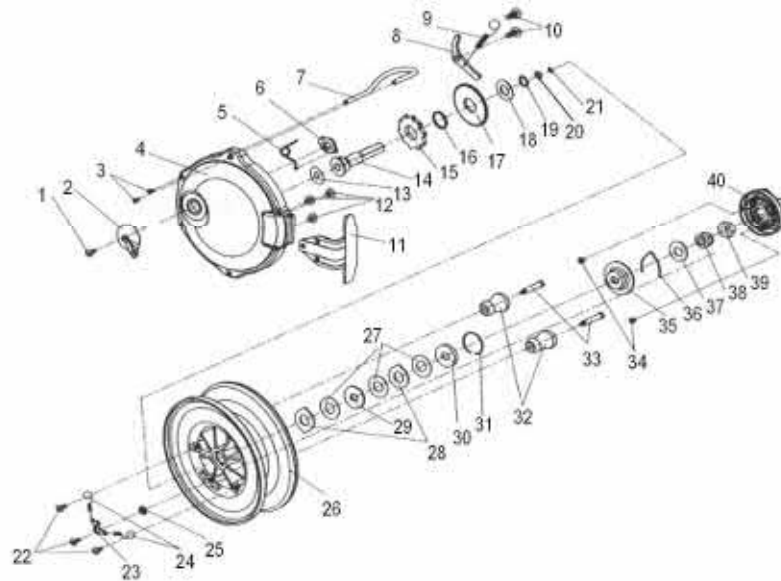

M-ONE PLUS

Key No.	Parts No.	Parts Name	Key No.	Parts No.	Parts Name
1	W54-5401	DRAG LEVER SCREW	21	W54-9201	SPOOL WASHER B
2	W54-5501	DRAG LEVER	22	W54-9301	CLICK PAWL SCREW
3	W54-5601	LINE GUARD SCREW	23	W54-9401	CLICK PAWL
4	W54-5701	BODY	24	W54-6401	CLICK PAWL SPRING
5	W54-5801	DRAG CAM SPRING	26	W54-8201	SPOOL
6	W54-5901	DRAG CAM	27	W54-7901	FRICTION WASHER
7	W54-6001	LINE GUARD	28	W54-8001	EARED WASHER
8	W54-8301	A/R PAWL	29	W54-8101	KEY WASHER A
9	W54-6301	A/R PAWL SPRING	30	W54-7801	KEY WASHER B
10	W54-6101	A/R PAWL SCREW	31	W54-7701	DRAG WASHER RET
11	W54-6701	STAND	32	W54-7601	HANDLE
12	W54-6601	STAND SCREW	33	W54-7501	HANDLE SCREW
13	W54-8401	DRIVE SHAFT WASHER	34	W54-9601	DRAG KNOB SCREW
14	W54-8501	DRIVE SHAFT	35	W54-7301	DRAG BASE
15	W54-8601	RATCHET	36	W54-7201	CLICK SPRING
16	W54-8701	RATCHET WASHER	37	W54-7101	DRAG SPRING WASHER
17	W54-8801	CLICK GEAR	38	W54-7001	DRAG SPRING
18	W54-8901	CLICK GEAR WASHER	39	W54-6901	DRAG NUT
19	W54-9001	O RING	40	W54-6801	DRAG KNOB
20	W54-9101	SPOOL WASHER A			