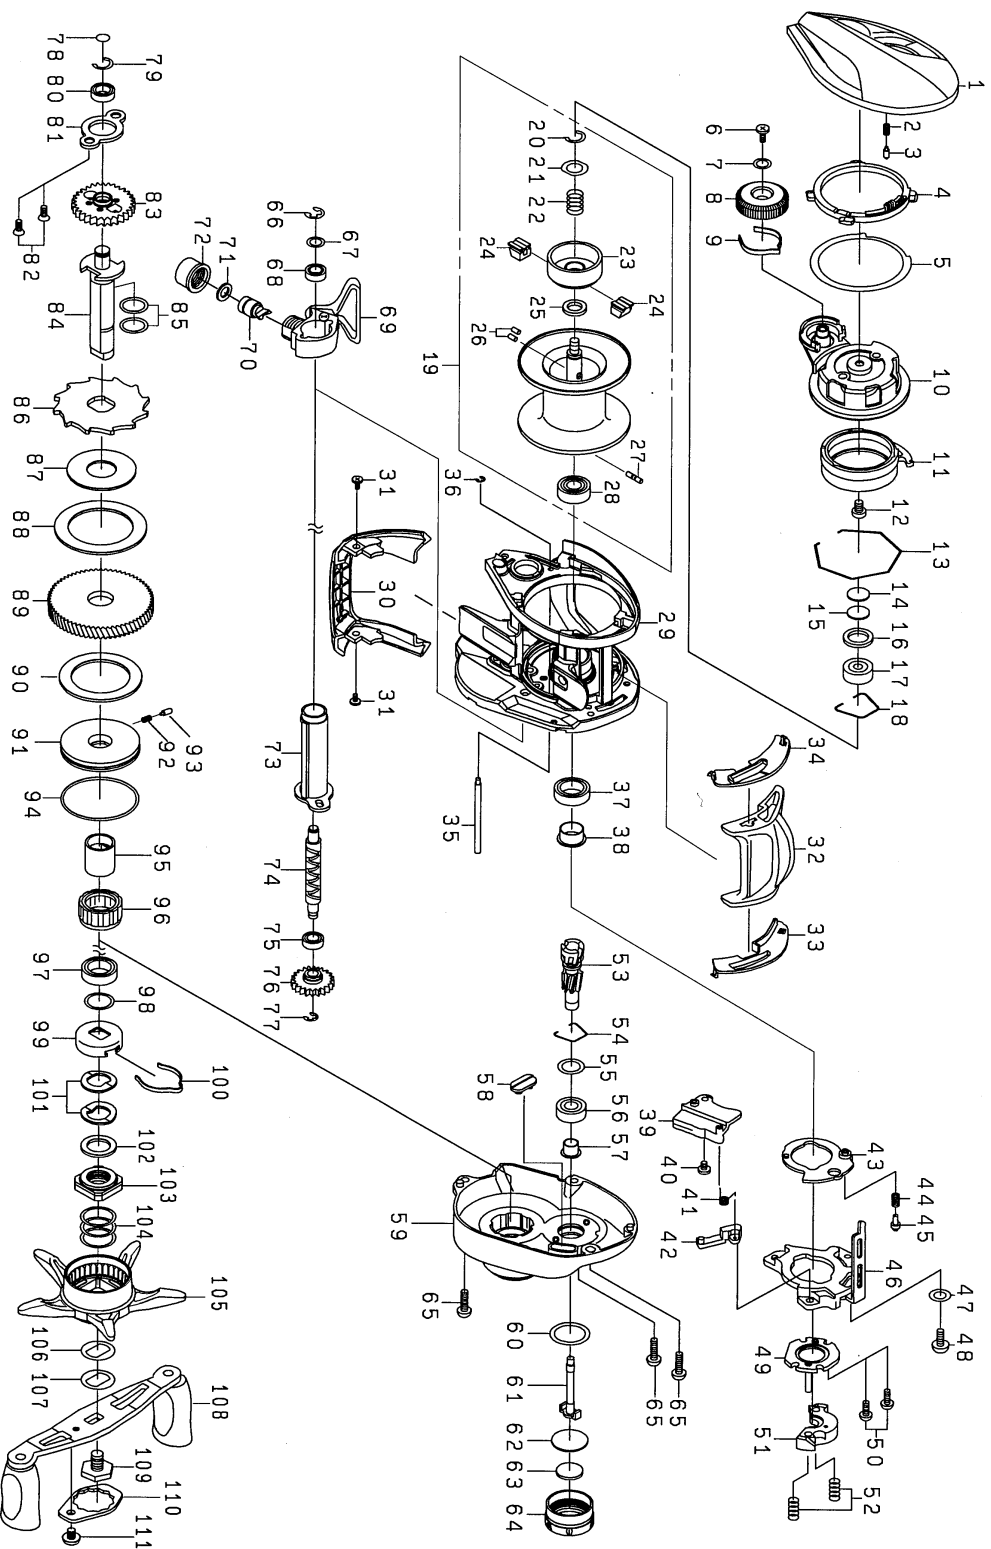

MORETHAN PE1000SH-TW

Feel Alive.

Please quote by part number, not key number when ordering.
spares@daiwaaustralia.com.au PH: (02) 8644 8644

REEL NAME	MGFT CODE	KEY NO	PARTS CODE	DESCRIPTION
MORETHAN PE1000SH-TW		1	6J458303	LS PLATE
MORETHAN PE1000SH-TW		2	6J286201	LEVER PLATE SPRING
MORETHAN PE1000SH-TW		3	6J286301	LEVER PLATE PIN
MORETHAN PE1000SH-TW		4	6J443301	LEVER PLATE (A)
MORETHAN PE1000SH-TW		5	6J286101	LEVER PLATE (B)
MORETHAN PE1000SH-TW		6	6G940402	BRAKE DIAL SCREW
MORETHAN PE1000SH-TW		7	6H159201	BRAKE DIAL WASHER
MORETHAN PE1000SH-TW		8	6J282603	BRAKE DIAL
MORETHAN PE1000SH-TW		9	6H663401	BRAKE DIAL SPRING
MORETHAN PE1000SH-TW		10	6J443101	SET PLATE
MORETHAN PE1000SH-TW		11	6J296701	MAGNET HOLDER
MORETHAN PE1000SH-TW		12	6H666002	SET PLATE SCREW
MORETHAN PE1000SH-TW		13	6J315701	MAGNET HOLDER RING
MORETHAN PE1000SH-TW		14	63757404	LS BEARING RING WASHER(A)
MORETHAN PE1000SH-TW		15	63757411	LS BEARING RING WASHER(B)
MORETHAN PE1000SH-TW		16	6G185101	LS BEARING RING WASHER(C)
MORETHAN PE1000SH-TW		17	6G511506	LS BALL BEARING
MORETHAN PE1000SH-TW		18	6F032201	LS BALL BEARING RING
MORETHAN PE1000SH-TW		19	6Z024684	SPOOL
MORETHAN PE1000SH-TW		20	63208202	SPOOL HOLDER SPRING RETAINER
MORETHAN PE1000SH-TW		21	6J497001	SPOOL HOLDER SPRING WASHER
MORETHAN PE1000SH-TW		22	6J373401	SPOOL HOLDER SPRING
MORETHAN PE1000SH-TW		23	6H500502	SPOOL HOLDER
MORETHAN PE1000SH-TW		24	6H454901	SPOOL HOLDER COLLAR
MORETHAN PE1000SH-TW		25	6F574303	SPOOL HOLDER WASHER
MORETHAN PE1000SH-TW		26	6H665301	SPOOL HOLDER PIN
MORETHAN PE1000SH-TW		27	6H358801	SPOOL PIN
MORETHAN PE1000SH-TW		28	6G498511	SPOOL BALL BEARING
MORETHAN PE1000SH-TW		29	6J780901	FRAME
MORETHAN PE1000SH-TW		30	6J281805	FRONT COVER
MORETHAN PE1000SH-TW		31	6H531508	FRONT COVER SCREW
MORETHAN PE1000SH-TW		32	6J442301	CLUTCH LEVER
MORETHAN PE1000SH-TW		33	6J442101	CLUTCH LEVER PLATE(R)
MORETHAN PE1000SH-TW		34	6J442201	CLUTCH LEVER PLATE(L)
MORETHAN PE1000SH-TW		35	6J281902	OSCILLATING POST
MORETHAN PE1000SH-TW		36	6H704101	OSCILLATING POST RETAINER
MORETHAN PE1000SH-TW		37	6G431002	CLUTCH CAM BALL BEARING
MORETHAN PE1000SH-TW		38	6H266601	CLUTCH BALL BEARING COLLAR
MORETHAN PE1000SH-TW		39	6J280501	KICK LEVER PLATE (A)
MORETHAN PE1000SH-TW		40	6H531508	KICK LEVER PLATE SCREW
MORETHAN PE1000SH-TW		41	6J407701	CLUTCH CAM SPRING
MORETHAN PE1000SH-TW		42	6J280801	KICK LEVER
MORETHAN PE1000SH-TW		43	6J280401	CLUTCH CAM PLATE
MORETHAN PE1000SH-TW		44	6H928801	CLUTCH CAM PLATE SPRING
MORETHAN PE1000SH-TW		45	6J055201	CLUTCH CAM PLATE PIN
MORETHAN PE1000SH-TW		46	6J296001	CLUTCH CAM
MORETHAN PE1000SH-TW		47	6H159201	CLUTCH CAM PLATE WASHER
MORETHAN PE1000SH-TW		48	63522510	CLUTCH CAM PLATE SCREW
MORETHAN PE1000SH-TW		49	6H659101	KICK LEVER PLATE(B)
MORETHAN PE1000SH-TW		50	6B032904	KICK LEVER PLATE(B) SCREW
MORETHAN PE1000SH-TW		51	6H929001	CLUTCH PLATE
MORETHAN PE1000SH-TW		52	6J313901	CLUTCH SPRING
MORETHAN PE1000SH-TW		53	6Z023312	PINION GEAR + DRIVE GEAR UNIT
MORETHAN PE1000SH-TW		54	6H448401	PINION BALL BEARING RING