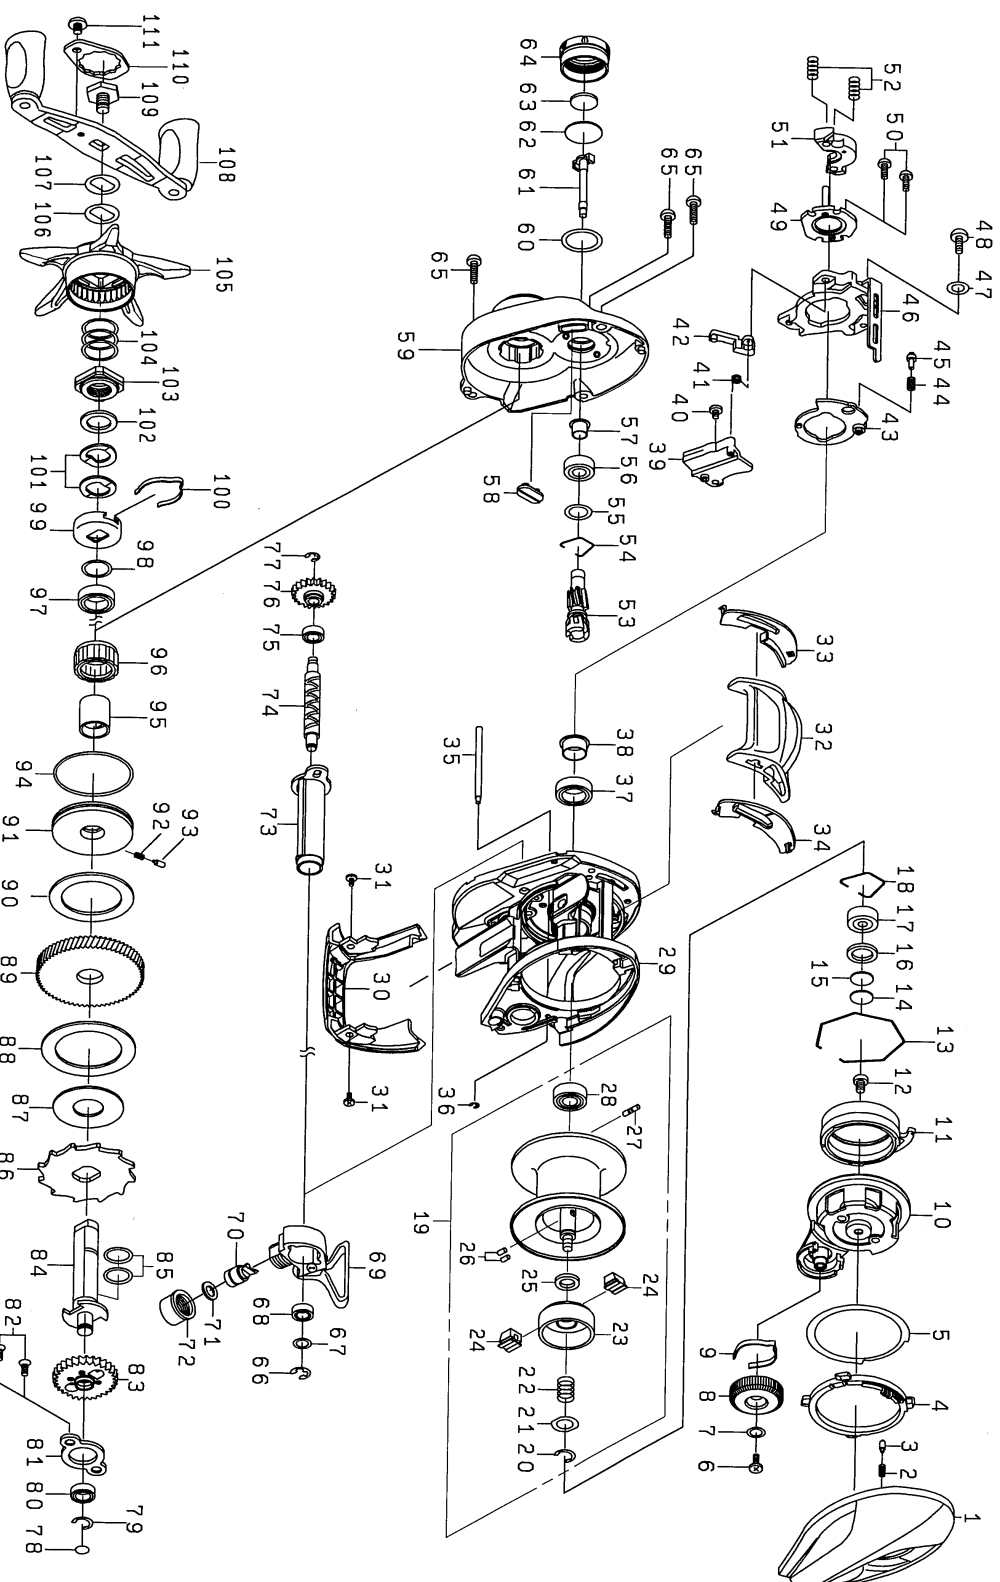

MORETHAN PE1000SHL-

Feel Alive.

Please quote by part number, not key number when ordering.
spares@daiwaaustralia.com.au PH: (02) 8644 8644

REEL NAME	MGFT CODE	KEY NO	PARTS CODE	DESCRIPTION
MORETHAN PE1000SHL-TW		1	6J444503	RS PLATE
MORETHAN PE1000SHL-TW		2	6J286201	LEVER PLATE SPRING
MORETHAN PE1000SHL-TW		3	6J286301	LEVER PLATE PIN
MORETHAN PE1000SHL-TW		4	6J444901	LEVER PLATE (A)
MORETHAN PE1000SHL-TW		5	6J286101	LEVER PLATE (B)
MORETHAN PE1000SHL-TW		6	6G940402	BRAKE DIAL SCREW
MORETHAN PE1000SHL-TW		7	6H159201	BRAKE DIAL WASHER
MORETHAN PE1000SHL-TW		8	6J282602	BRAKE DIAL
MORETHAN PE1000SHL-TW		9	6H663401	BRAKE DIAL SPRING
MORETHAN PE1000SHL-TW		10	6J444701	SET PLATE
MORETHAN PE1000SHL-TW		11	6J296701	MAGNET HOLDER
MORETHAN PE1000SHL-TW		12	6H666002	SET PLATE SCREW
MORETHAN PE1000SHL-TW		13	6J315701	MAGNET HOLDER RING
MORETHAN PE1000SHL-TW		14	63757404	RS BEARING RING WASHER(A)
MORETHAN PE1000SHL-TW		15	63757411	RS BEARING RING WASHER(B)
MORETHAN PE1000SHL-TW		16	6G185101	RS BEARING RING WASHER(C)
MORETHAN PE1000SHL-TW		17	6G511506	RS BALL BEARING
MORETHAN PE1000SHL-TW		18	6F032201	RS BALL BEARING RING
MORETHAN PE1000SHL-TW		19	6Z024684	SPOOL
MORETHAN PE1000SHL-TW		20	63208202	SPOOL HOLDER SPRING RETAINER
MORETHAN PE1000SHL-TW		21	6J497001	SPOOL HOLDER SPRING WASHER
MORETHAN PE1000SHL-TW		22	6J373401	SPOOL HOLDER SPRING
MORETHAN PE1000SHL-TW		23	6H500502	SPOOL HOLDER
MORETHAN PE1000SHL-TW		24	6H454901	SPOOL HOLDER COLLAR
MORETHAN PE1000SHL-TW		25	6F574303	SPOOL HOLDER WASHER
MORETHAN PE1000SHL-TW		26	6H665301	SPOOL HOLDER PIN
MORETHAN PE1000SHL-TW		27	6H358801	SPOOL PIN
MORETHAN PE1000SHL-TW		28	6G498511	SPOOL BALL BEARING
MORETHAN PE1000SHL-TW		29	6J781601	FRAME
MORETHAN PE1000SHL-TW		30	6J281805	FRONT COVER
MORETHAN PE1000SHL-TW		31	6H531508	FRONT COVER SCREW
MORETHAN PE1000SHL-TW		32	6J442301	CLUTCH LEVER
MORETHAN PE1000SHL-TW		33	6J442101	CLUTCH LEVER PLATE(L)
MORETHAN PE1000SHL-TW		34	6J442201	CLUTCH LEVER PLATE(R)
MORETHAN PE1000SHL-TW		35	6J281902	OSCILLATING POST
MORETHAN PE1000SHL-TW		36	6H704101	OSCILLATING POST RETAINER
MORETHAN PE1000SHL-TW		37	6G431002	CLUTCH CAM BALL BEARING
MORETHAN PE1000SHL-TW		38	6H266601	CLUTCH BALL BEARING COLLAR
MORETHAN PE1000SHL-TW		39	6J333601	KICK LEVER PLATE (A)
MORETHAN PE1000SHL-TW		40	6H531508	KICK LEVER PLATE SCREW
MORETHAN PE1000SHL-TW		41	6J407801	CLUTCH CAM SPRING
MORETHAN PE1000SHL-TW		42	6J333701	KICK LEVER
MORETHAN PE1000SHL-TW		43	6J333501	CLUTCH CAM PLATE
MORETHAN PE1000SHL-TW		44	6H928801	CLUTCH CAM PLATE SPRING
MORETHAN PE1000SHL-TW		45	6J055201	CLUTCH CAM PLATE PIN
MORETHAN PE1000SHL-TW		46	6J333001	CLUTCH CAM
MORETHAN PE1000SHL-TW		47	6H159201	CLUTCH CAM PLATE WASHER
MORETHAN PE1000SHL-TW		48	63522510	CLUTCH CAM PLATE SCREW
MORETHAN PE1000SHL-TW		49	6H659101	KICK LEVER PLATE(B)
MORETHAN PE1000SHL-TW		50	6B032904	KICK LEVER PLATE(B) SCREW
MORETHAN PE1000SHL-TW		51	6H944401	CLUTCH PLATE
MORETHAN PE1000SHL-TW		52	6J313901	CLUTCH SPRING
MORETHAN PE1000SHL-TW		53	6Z023410	PINION GEAR + DRIVE GEAR UNIT
MORETHAN PE1000SHL-TW		54	6H448401	PINION BALL BEARING RING