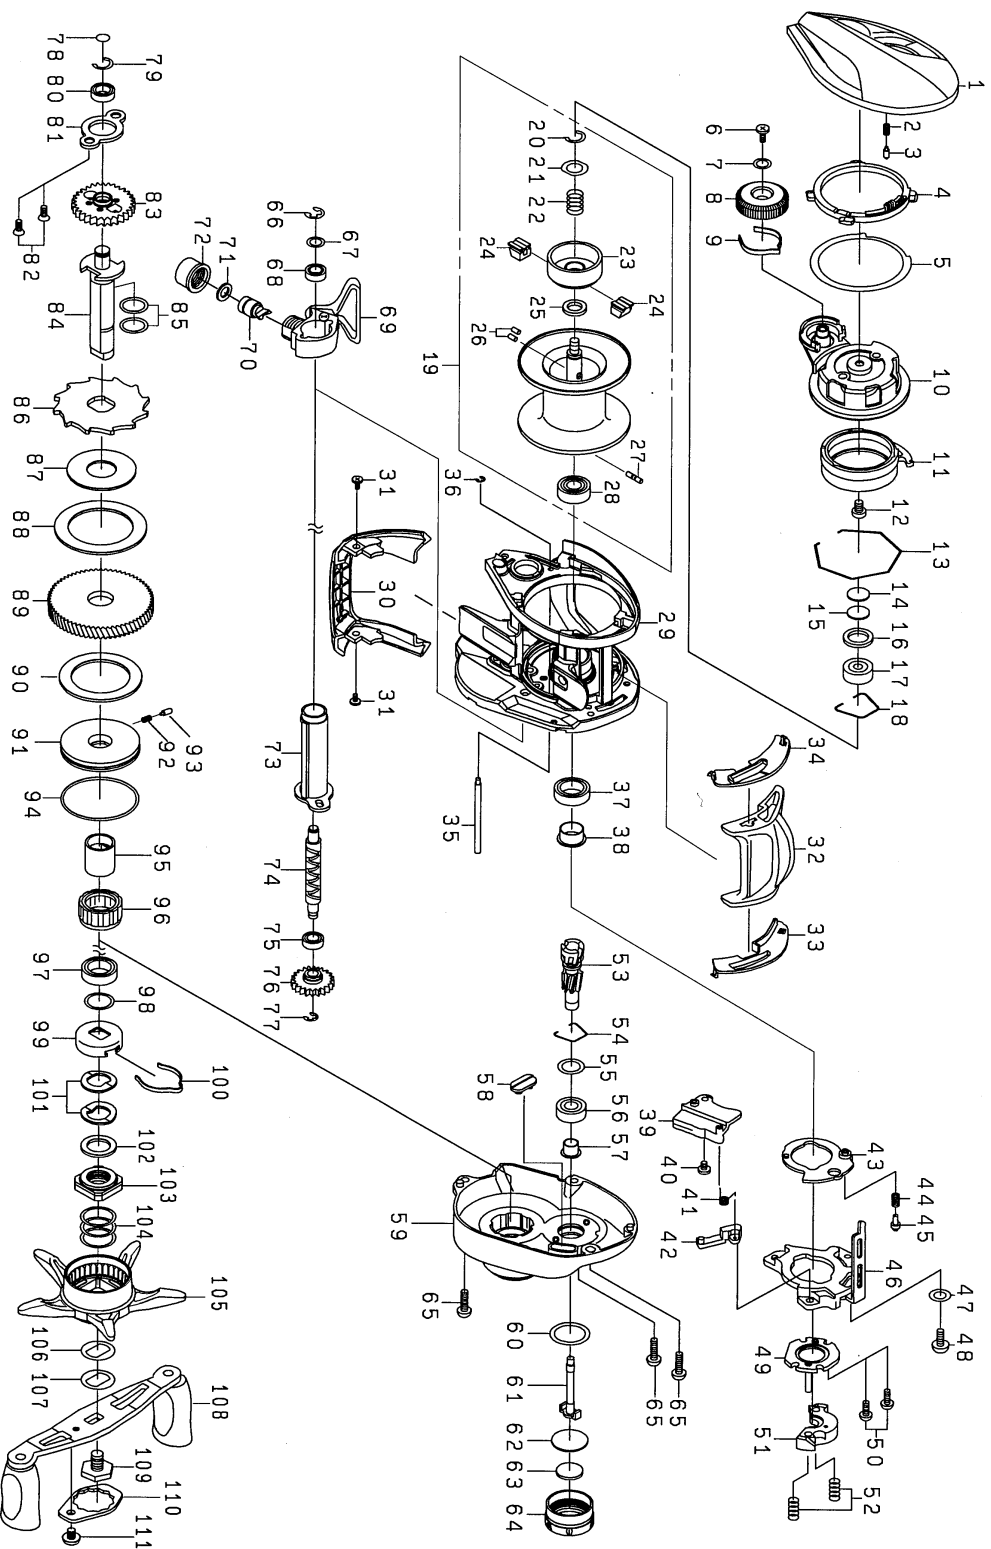

MORETHAN PE1000XH-TW

Feel Alive.

Please quote by part number, not key number when ordering.
spares@daiwaaustralia.com.au PH: (02) 8644 8644

REEL NAME	MGFT CODE	KEY NO	PARTS CODE	DESCRIPTION
MORETHAN PE1000XH-TW		1	6J458303	LS PLATE
MORETHAN PE1000XH-TW		2	6J286201	LEVER PLATE SPRING
MORETHAN PE1000XH-TW		3	6J286301	LEVER PLATE PIN
MORETHAN PE1000XH-TW		4	6J443301	LEVER PLATE (A)
MORETHAN PE1000XH-TW		5	6J286101	LEVER PLATE (B)
MORETHAN PE1000XH-TW		6	6G940402	BRAKE DIAL SCREW
MORETHAN PE1000XH-TW		7	6H159201	BRAKE DIAL WASHER
MORETHAN PE1000XH-TW		8	6J282603	BRAKE DIAL
MORETHAN PE1000XH-TW		9	6H663401	BRAKE DIAL SPRING
MORETHAN PE1000XH-TW		10	6J443101	SET PLATE
MORETHAN PE1000XH-TW		11	6J296701	MAGNET HOLDER
MORETHAN PE1000XH-TW		12	6H666002	SET PLATE SCREW
MORETHAN PE1000XH-TW		13	6J315701	MAGNET HOLDER RING
MORETHAN PE1000XH-TW		14	63757404	LS BEARING RING WASHER(A)
MORETHAN PE1000XH-TW		15	63757411	LS BEARING RING WASHER(B)
MORETHAN PE1000XH-TW		16	6G185101	LS BEARING RING WASHER(C)
MORETHAN PE1000XH-TW		17	6G511506	LS BALL BEARING
MORETHAN PE1000XH-TW		18	6F032201	LS BALL BEARING RING
MORETHAN PE1000XH-TW		19	6Z024684	SPOOL
MORETHAN PE1000XH-TW		20	63208202	SPOOL HOLDER SPRING RETAINER
MORETHAN PE1000XH-TW		21	6J497001	SPOOL HOLDER SPRING WASHER
MORETHAN PE1000XH-TW		22	6J373401	SPOOL HOLDER SPRING
MORETHAN PE1000XH-TW		23	6H500502	SPOOL HOLDER
MORETHAN PE1000XH-TW		24	6H454901	SPOOL HOLDER COLLAR
MORETHAN PE1000XH-TW		25	6F574303	SPOOL HOLDER WASHER
MORETHAN PE1000XH-TW		26	6H665301	SPOOL HOLDER PIN
MORETHAN PE1000XH-TW		27	6H358801	SPOOL PIN
MORETHAN PE1000XH-TW		28	6G498511	SPOOL BALL BEARING
MORETHAN PE1000XH-TW		29	6J780901	FRAME
MORETHAN PE1000XH-TW		30	6J281805	FRONT COVER
MORETHAN PE1000XH-TW		31	6H531508	FRONT COVER SCREW
MORETHAN PE1000XH-TW		32	6J442301	CLUTCH LEVER
MORETHAN PE1000XH-TW		33	6J442101	CLUTCH LEVER PLATE(R)
MORETHAN PE1000XH-TW		34	6J442201	CLUTCH LEVER PLATE(L)
MORETHAN PE1000XH-TW		35	6J281902	OSCILLATING POST
MORETHAN PE1000XH-TW		36	6H704101	OSCILLATING POST RETAINER
MORETHAN PE1000XH-TW		37	6G431002	CLUTCH CAM BALL BEARING
MORETHAN PE1000XH-TW		38	6H266601	CLUTCH BALL BEARING COLLAR
MORETHAN PE1000XH-TW		39	6J280501	KICK LEVER PLATE (A)
MORETHAN PE1000XH-TW		40	6H531508	KICK LEVER PLATE SCREW
MORETHAN PE1000XH-TW		41	6J407701	CLUTCH CAM SPRING
MORETHAN PE1000XH-TW		42	6J280801	KICK LEVER
MORETHAN PE1000XH-TW		43	6J280401	CLUTCH CAM PLATE
MORETHAN PE1000XH-TW		44	6H928801	CLUTCH CAM PLATE SPRING
MORETHAN PE1000XH-TW		45	6J055201	CLUTCH CAM PLATE PIN
MORETHAN PE1000XH-TW		46	6J296001	CLUTCH CAM
MORETHAN PE1000XH-TW		47	6H159201	CLUTCH CAM PLATE WASHER
MORETHAN PE1000XH-TW		48	63522510	CLUTCH CAM PLATE SCREW
MORETHAN PE1000XH-TW		49	6H659101	KICK LEVER PLATE(B)
MORETHAN PE1000XH-TW		50	6B032904	KICK LEVER PLATE(B) SCREW
MORETHAN PE1000XH-TW		51	6H929001	CLUTCH PLATE
MORETHAN PE1000XH-TW		52	6J313901	CLUTCH SPRING
MORETHAN PE1000XH-TW		53	6Z023918	PINION GEAR + DRIVE GEAR UNIT
MORETHAN PE1000XH-TW		54	6H448401	PINION BALL BEARING RING