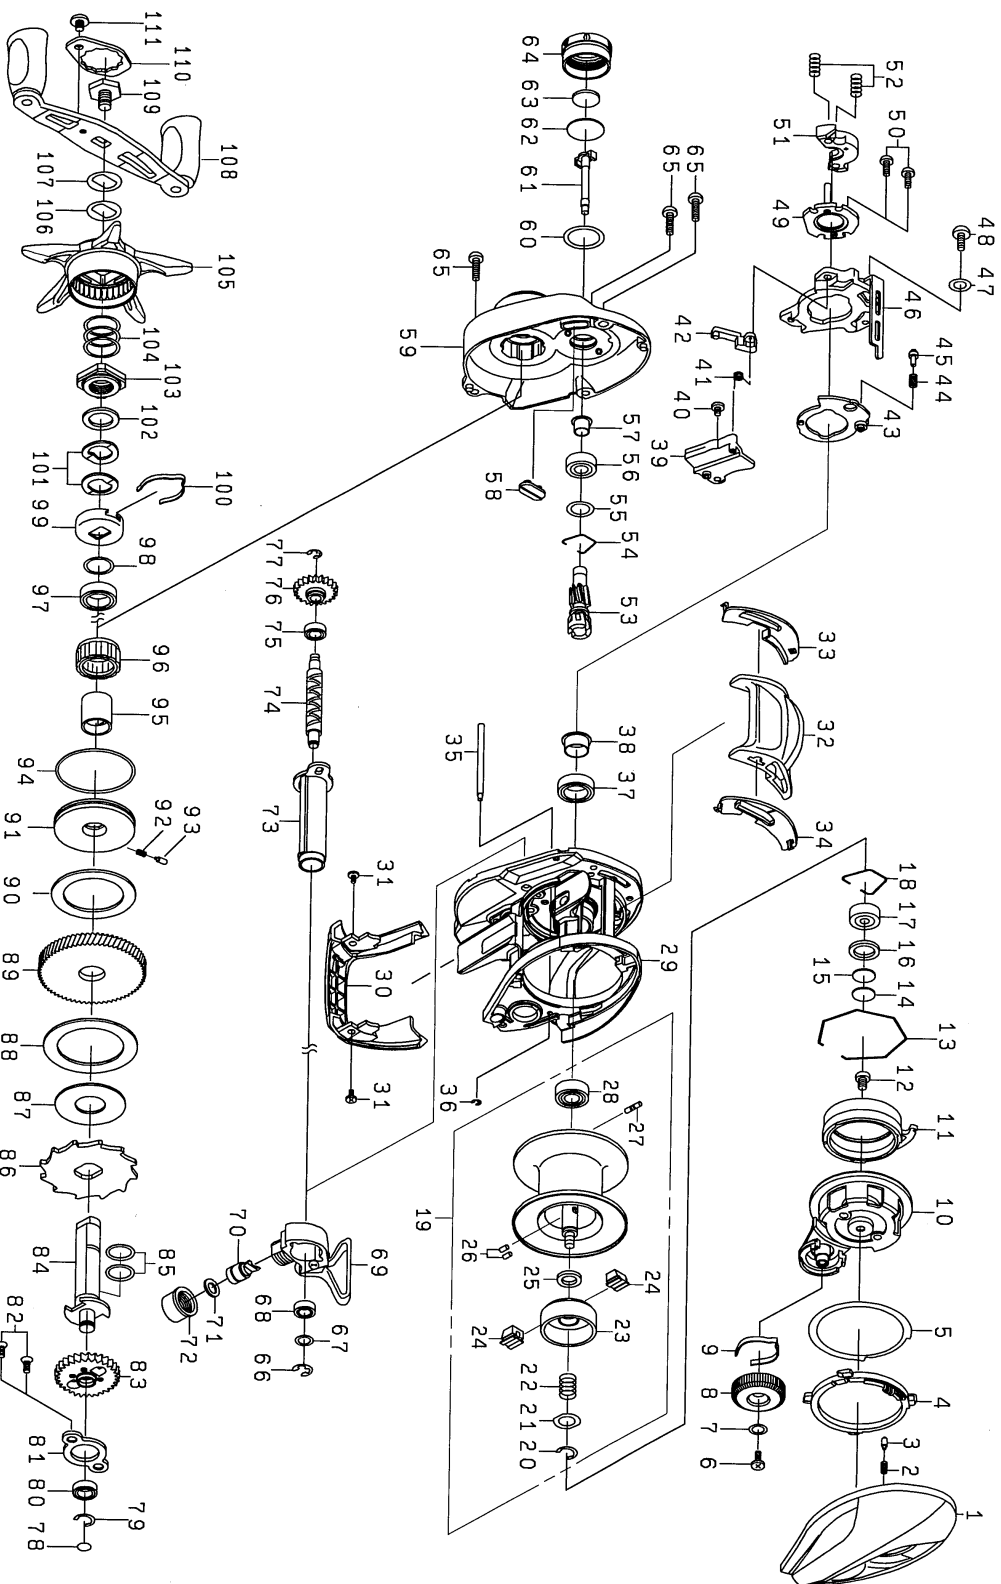

# MORETHAN PE1000XHL-

Feel Alive.

Please quote by part number, not key number when ordering.  
spares@daiwaaustralia.com.au PH: (02) 8644 8644

REEL NAME	MGFT CODE	KEY NO	PARTS CODE	DESCRIPTION
MORETHAN PE1000XHL-TW		1	6J444503	RS PLATE
MORETHAN PE1000XHL-TW		2	6J286201	LEVER PLATE SPRING
MORETHAN PE1000XHL-TW		3	6J286301	LEVER PLATE PIN
MORETHAN PE1000XHL-TW		4	6J444901	LEVER PLATE (A)
MORETHAN PE1000XHL-TW		5	6J286101	LEVER PLATE (B)
MORETHAN PE1000XHL-TW		6	6G940402	BRAKE DIAL SCREW
MORETHAN PE1000XHL-TW		7	6H159201	BRAKE DIAL WASHER
MORETHAN PE1000XHL-TW		8	6J282602	BRAKE DIAL
MORETHAN PE1000XHL-TW		9	6H663401	BRAKE DIAL SPRING
MORETHAN PE1000XHL-TW		10	6J444701	SET PLATE
MORETHAN PE1000XHL-TW		11	6J296701	MAGNET HOLDER
MORETHAN PE1000XHL-TW		12	6H666002	SET PLATE SCREW
MORETHAN PE1000XHL-TW		13	6J315701	MAGNET HOLDER RING
MORETHAN PE1000XHL-TW		14	63757404	RS BEARING RING WASHER(A)
MORETHAN PE1000XHL-TW		15	63757411	RS BEARING RING WASHER(B)
MORETHAN PE1000XHL-TW		16	6G185101	RS BEARING RING WASHER(C)
MORETHAN PE1000XHL-TW		17	6G511506	RS BALL BEARING
MORETHAN PE1000XHL-TW		18	6F032201	RS BALL BEARING RING
MORETHAN PE1000XHL-TW		19	6Z024684	SPOOL
MORETHAN PE1000XHL-TW		20	63208202	SPOOL HOLDER SPRING RETAINER
MORETHAN PE1000XHL-TW		21	6J497001	SPOOL HOLDER SPRING WASHER
MORETHAN PE1000XHL-TW		22	6J373401	SPOOL HOLDER SPRING
MORETHAN PE1000XHL-TW		23	6H500502	SPOOL HOLDER
MORETHAN PE1000XHL-TW		24	6H454901	SPOOL HOLDER COLLAR
MORETHAN PE1000XHL-TW		25	6F574303	SPOOL HOLDER WASHER
MORETHAN PE1000XHL-TW		26	6H665301	SPOOL HOLDER PIN
MORETHAN PE1000XHL-TW		27	6H358801	SPOOL PIN
MORETHAN PE1000XHL-TW		28	6G498511	SPOOL BALL BEARING
MORETHAN PE1000XHL-TW		29	6J781601	FRAME
MORETHAN PE1000XHL-TW		30	6J281805	FRONT COVER
MORETHAN PE1000XHL-TW		31	6H531508	FRONT COVER SCREW
MORETHAN PE1000XHL-TW		32	6J442301	CLUTCH LEVER
MORETHAN PE1000XHL-TW		33	6J442101	CLUTCH LEVER PLATE(L)
MORETHAN PE1000XHL-TW		34	6J442201	CLUTCH LEVER PLATE(R)
MORETHAN PE1000XHL-TW		35	6J281902	OSCILLATING POST
MORETHAN PE1000XHL-TW		36	6H704101	OSCILLATING POST RETAINER
MORETHAN PE1000XHL-TW		37	6G431002	CLUTCH CAM BALL BEARING
MORETHAN PE1000XHL-TW		38	6H266601	CLUTCH BALL BEARING COLLAR
MORETHAN PE1000XHL-TW		39	6J333601	KICK LEVER PLATE (A)
MORETHAN PE1000XHL-TW		40	6H531508	KICK LEVER PLATE SCREW
MORETHAN PE1000XHL-TW		41	6J407801	CLUTCH CAM SPRING
MORETHAN PE1000XHL-TW		42	6J333701	KICK LEVER
MORETHAN PE1000XHL-TW		43	6J333501	CLUTCH CAM PLATE
MORETHAN PE1000XHL-TW		44	6H928801	CLUTCH CAM PLATE SPRING
MORETHAN PE1000XHL-TW		45	6J055201	CLUTCH CAM PLATE PIN
MORETHAN PE1000XHL-TW		46	6J333001	CLUTCH CAM
MORETHAN PE1000XHL-TW		47	6H159201	CLUTCH CAM PLATE WASHER
MORETHAN PE1000XHL-TW		48	63522510	CLUTCH CAM PLATE SCREW
MORETHAN PE1000XHL-TW		49	6H659101	KICK LEVER PLATE(B)
MORETHAN PE1000XHL-TW		50	6B032904	KICK LEVER PLATE(B) SCREW
MORETHAN PE1000XHL-TW		51	6H944401	CLUTCH PLATE
MORETHAN PE1000XHL-TW		52	6J313901	CLUTCH SPRING
MORETHAN PE1000XHL-TW		53	6Z023924	PINION GEAR + DRIVE GEAR UNIT
MORETHAN PE1000XHL-TW		54	6H448401	PINION BALL BEARING RING