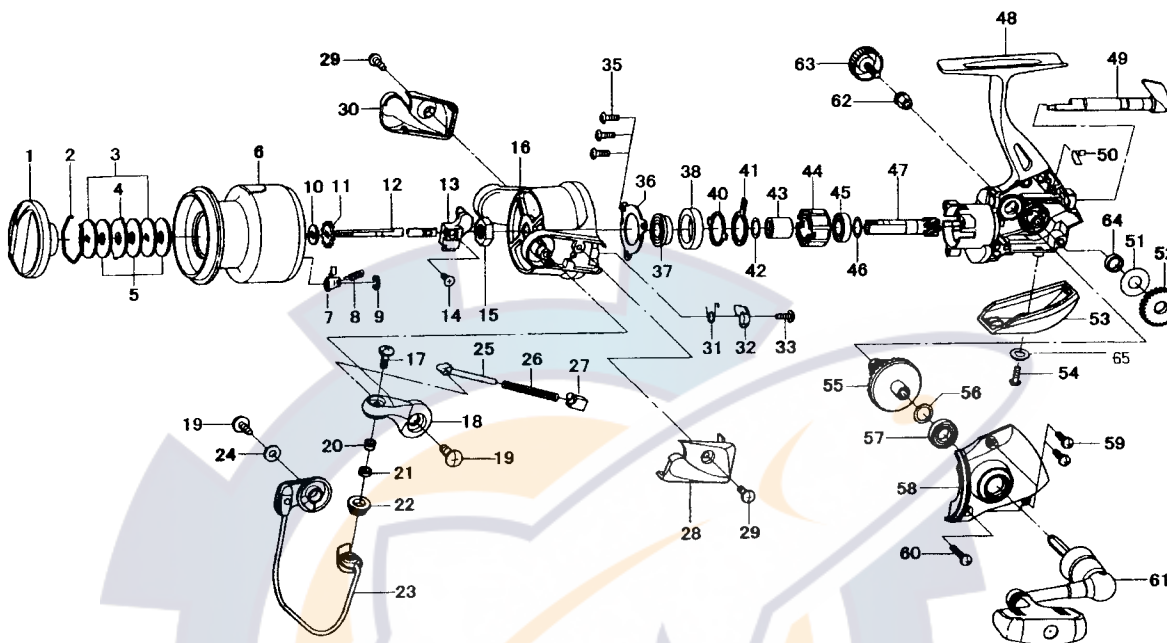

ONDINE 3500 / 4000

Key No.	Parts No.	Parts Name
1	F75-0108	DRAG KNOB
2	F37-3301	DRAG WASHER RET
3	F09-4901	KEY WASHER
4	373-3603	EARED WASHER
5	E13-6001	DRAG WASHER
2-9	G25-5701	SPOOL
2-9	G28-0601	SPOOL (EXTRA)
7	B07-5304	CLICK PAWL
8	E40-3101	CLICK SPRING
9	320-5901	CLICK RET
10	F09-4701	SPOOL WASHER
11	E46-2701	CLICK GEAR
12	G29-1701	MAIN SHAFT
13	G02-5501	OSC SLIDER
14	352-1505	OSC SLIDER SCREW
15	G12-3301	ROTOR NUT
16	G02-6006	ROTOR
17	G01-8601	LINE ROLLER SCREW
18	G01-7801	BAIL ARM
19	G20-5001	BAIL ARM SCREW
20	G15-2501	LINE ROLLER COLLAR
21	G17-3801	LINE ROLLER WASHER
22	F62-5001	LINE ROLLER
23	G02-6502	BAIL
24	F40-1001	BAIL HOLDER WASHER
25	G01-7502	BAIL SPRING SHAFT
26	G14-8601	BAIL SPRING
27	G01-7401	BAIL SPRING HOLDER
28	G02-6404	BAIL SPRING COVER
29	G20-5101	BAIL SPRING COVER SCREW
30	G02-6704	BAIL HOLDER COVER
31	G01-7201	BAIL TRIP LEVER SPRING
32	G01-7301	BAIL TRIP LEVER
33	G19-3701	BAIL TRIP LEVER SCREW
35	352-2501	BEARING RET SCREW

Key No.	Parts No.	Parts Name
36	G22-9901	BEARING RET
37	F25-2901	BALL BEARING A
38	F92-0602	BALL BEARING COLLAR
40	F64-1501	CLUTCH CAM RET
41	F64-1401	CLUTCH CAM
42	373-7814	CLUTCH CAM WASHER
43	F73-2203	SPACING SLEEVE
44	G31-4501	ROLLER CLUTCH
45	F64-1101	BALL BEARING B
46	373-7814	PINION GEAR WASHER
47	G29-1301	PINION GEAR
48	G25-5601	BODY
49	G19-3103	A/R LEVER
50	G19-3301	A/R CAM SPRING
51	G13-1700	OSC GEAR WASHER
52	F74-7801	OSC GEAR
53	G23-0101	REAR COVER
54	F50-5701	REAR COVER SCREW
55	G02-5601	DRIVE GEAR
56	373-7808	DRIVE GEAR WASHER
57	631-6901	BALL BEARING C
58	G23-0004	SIDE COVER
59	351-1106	SIDE COVER SCREW A
60	G25-9101	SIDE COVER SCREW B
61	G25-5001	HANDLE
62	F72-1201	HANDLE COLLAR
63	F42-5802	HANDLE SCREW
64	F13-1601	OSC GEAR COLLAR
65	G25-6401	REAR COVER WASHER

ON4000 SPECIAL PARTS

Key No.	Parts No.	Parts Name
2-9	G25-6201	SPOOL
2-9	G28-0701	SPOOL (EXTRA)