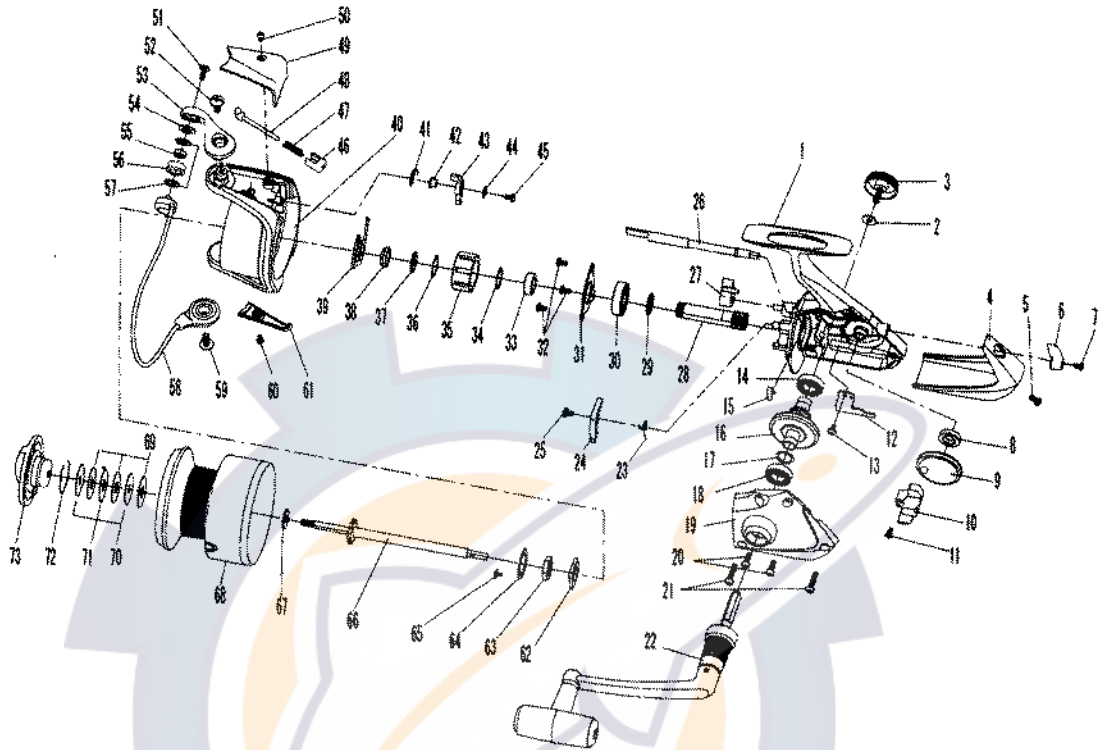

OPUS 4500/5000

Key No.	Parts No.	Parts Name	Key No.	Parts No.	Parts Name
1	W39-0002	BODY	40	W39-2702	ROTOR
2	W30-6401	HANDLE LOCK SCREW WASHER	41	W31-1701	BAIL TRIP LEVER SPRING
3	W39-0101	HANDLE SCREW	42	W39-2801	BAIL TRIP LEVER COLLAR
4	W39-0202	REAR COVER	43	W39-2901	BAIL TRIP LEVER
5	W39-0301	REAR COVER SCREW	44	W31-1801	BAIL TRIP LEVER WASHER
6	W36-0301	A/R LEVER	45	W39-3001	BAIL TRIP LEVER SCREW
7	W36-0401	A/R LEVER SCREW	46	W39-3101	BAIL SPRING HOLDER
8	W30-5601	OSC GEAR COLLAR	47	W39-3201	BAIL SPRING
9	W30-5401	OSC GEAR	48	W39-3301	BAIL SPRING SHAFT
10	W30-5301	OSC SLIDER	49	W39-3402	BAIL SPRING COVER
11	W30-5101	OSC SLIDER SCREW	50	W36-7401	BAIL SPRING COVER SCREW
12	W30-5001	OSC SLIDER HOLDING PLT	51	W36-7601	LINE ROLLER SCREW
13	W39-0601	OSC SLIDER HOLD PLT SCREW	52	W36-7501	BAIL ARM SCREW
14	W30-3801	DRIVE GEAR BUSHING	53	W39-3502	BAIL ARM
15	W39-0701	A/R CAM SPRING	54	W30-6201	LINE ROLLER WASHER B
16	W30-3401	DRIVE GEAR	55	W36-8051	LINE ROLLER COLLAR
17	W30-4401	DRIVE GEAR WASHER	56	W36-8101	LINE ROLLER
18	W30-4201	SIDE COVER BUSHING	57	W30-6101	LINE ROLLER WASHER A
19	W39-0802	SIDE COVER	58	W39-3602	BAIL
20	W39-0901	SIDE COVER SCREW A	59	W36-7501	BAIL HOLDER SCREW
21	W39-1001	SIDE COVER SCREW B	60	W36-7401	BAIL HOLDER COVER SCREW
22	W39-1102	HANDLE	61	W39-3702	BAIL HOLDER COVER
23	W39-1201	A/R PAWL SPRING A	62	W30-8201	ROTOR NUT HOLD PLT
24	W39-1301	A/R PAWL A	63	W30-8701	ROTOR NUT
25	W39-1401	A/R PAWL A SCREW	64	W30-6501	ROTOR NUT WASHER
26	W39-1501	A/R CAM	65	W36-8901	ROTOR NUT HOLD PLT SCREW
27	W39-1601	A/R PAWL B	66	W39-3801	MAIN SHAFT
28	W39-1701	PINION GEAR	67	W39-3901	CLICK GEAR
29	W39-1801	PINION WASHER	68-72	W39-4003	SPOOL
30	W30-1501	BALL BEARING	69	W36-9601	DRAG WASHER
31	W39-1901	BEARING RET	70	W36-9701	KEY WASHER
32	W30-9501	BEARING RET SCREW	71	W36-9801	EARED WASHER
33	W39-2001	SPACING SLEEVE	72	W36-9901	DRAG WASHER RET
34	W39-2101	BALL BEARING WASHER	73	W36-9501	DRAG KNOB
35	W39-2201	ROLLER CLUTCH			
36	W39-2301	ROLLER CLUTCH WASHER			
37	W39-2401	COLLAR A			
38	W39-2501	COLLAR B			
39	W39-2601	A/R PAWL SPRING B			

SPECIAL PART FOR OP5000

Key No.	Parts No.	Parts Name
68-72	W39-4004	SPOOL