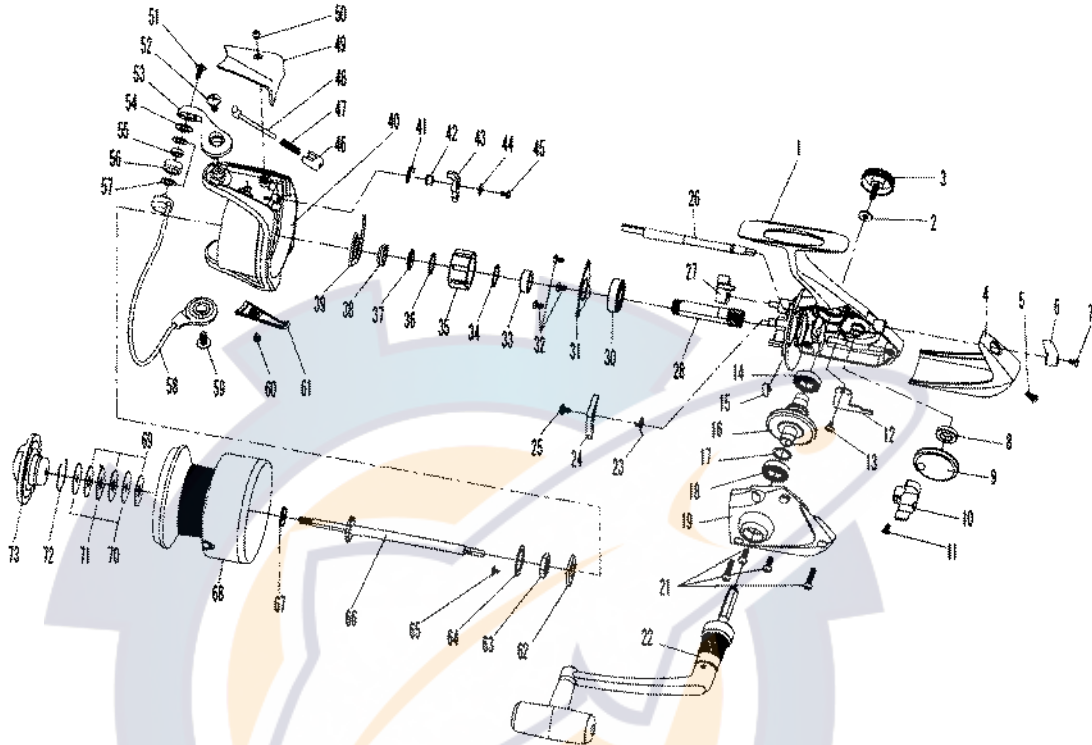

Daiwa
COMMITTED TO TOTAL QUALITY
SPINNING REEL

OPUS 5500/6000

Key No.	Parts No.	Parts Name
1	W39-0052	BODY
2	W30-6401	HANDLE WASHER
3	W39-0101	HANDLE SCREW
4	W39-0252	REAR COVER
5	W39-0301	REAR COVER SCREW
6	W36-0301	A/R LEVER
7	W36-0401	A/R LEVER SCREW
8	W30-5601	OSC GEAR COLLAR
9	W30-5501	OSC GEAR
10	W30-5201	OSC SLIDER
11	W30-5101	OSC SLIDER SCREW
12	W30-5001	OSC SLIDER HOLDING PLT
13	W39-0601	OSC SLIDER HOLD PLT SCREW
14	W30-3701	DRIVE GEAR BUSHING
15	W39-0702	A/R CAM SPRING
16	W30-3301	DRIVE GEAR
17	W30-4301	DRIVE GEAR WASHER
18	W30-4101	SIDE COVER BUSHING
19	W39-0852	SIDE COVER
21	W39-1001	SIDE COVER SCREW
22	W39-1152	HANDLE
23	W39-1201	A/R PAWL SPRING A
24	W39-1301	A/R PAWL A
25	W39-1401	A/R PAWL A SCREW
26	W39-1551	A/R CAM
27	W39-1601	A/R PAWL B
28	W39-1751	PINION GEAR
30	W30-1501	BALL BEARING
31	W39-1902	BEARING RET
32	W30-9501	BEARING RET SCREW
33	W39-2001	SPACING SLEEVE
34	W39-2101	BALL BEARING WASHER
35	W39-2201	ROLLER CLUTCH
36	W39-2301	ROLLER CLUTCH WASHER
37	W39-2401	COLLAR A
38	W39-2501	COLLAR B
39	W39-2602	A/R PAWL SPRING B
40	W39-2752	ROTOR

SPECIAL PART FOR OP6000

Key No.	Parts No.	Parts Name
68-72	W39-4054	SPOOL