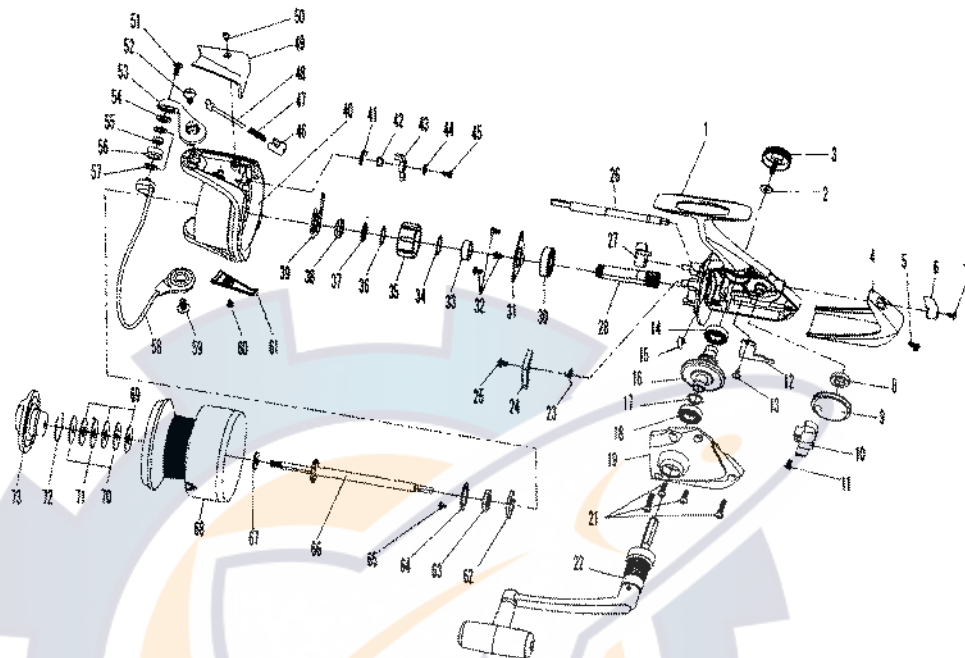

Daiwa

COMMITTED TO TOTAL QUALITY

SPINNING REEL

OPUS Plus 5500/6000

Key No.	Parts No.	Parts Name	Key No.	Parts No.	Parts Name
1	W39-0051	BODY	42	W39-2801	BAIL TRIP LEVER COLLAR
2	W30-6401	HANDLE WASHER	43	W39-2902	BAIL TRIP LEVER
3	W39-0101	HANDLE SCREW	44	W31-1801	BAIL TRIP LEVER WASHER
4	W39-0251	REAR COVER	45	W39-3001	BAIL TRIP LEVER SCREW
5	W39-0301	REAR COVER SCREW	46	W39-3101	BAIL SPRING HOLDER
6	W36-0301	A/R LEVER	47	W39-3202	BAIL SPRING
7	W36-0401	A/R LEVER SCREW	48	W39-3302	BAIL SPRING SHAFT
8	W30-5601	OSC GEAR COLLAR	49	W39-3451	BAIL SPRING COVER
9	W30-5501	OSC GEAR	50	W36-7401	BAIL SPRING COVER SCREW
10	W30-5201	OSC SLIDER	51	W36-7601	LINE ROLLER SCREW
11	W30-5101	OSC SLIDER SCREW	52	W36-7501	BAIL ARM SCREW
12	W30-5001	OSC SLIDER HOLDING PLT	53	W39-3501	BAIL ARM
13	W39-0601	OSC SLIDER HOLD PLT SCREW	54	W30-6201	LINE ROLLER WASHER B
14	W30-3601	BALL BEARING A	55	W36-8001	BALL BEARING D
15	W39-0702	A/R CAM SPRING	56	W36-8101	LINE ROLLER
16	W30-3301	DRIVE GEAR	57	W30-6101	LINE ROLLER WASHER A
17	W30-4301	DRIVE GEAR WASHER	58	W39-3651	BAIL
18	W30-4001	BALL BEARING B	59	W36-7501	BAIL HOLDER SCREW
19	W39-0851	SIDE COVER	60	W36-7401	BAIL HOLDER COVER SCREW
21	W39-1001	SIDE COVER SCREW	61	W39-3751	BAIL HOLDER COVER
22	W39-1151	HANDLE	62	W30-8201	ROTOR NUT HOLD PLT
23	W39-1201	A/R PAWL SPRING A	63	W30-8701	ROTOR NUT
24	W39-1301	A/R PAWL A	64	W30-6501	ROTOR NUT WASHER
25	W39-1401	A/R PAWL A SCREW	65	W36-8901	ROTOR NUT HOLD PLT SCREW
26	W39-1551	A/R CAM	66	W39-3851	MAIN SHAFT
27	W39-1601	A/R PAWL B	67	W39-3901	CLICK GEAR
28	W39-1751	PINION GEAR	68-72	W39-4051	SPOOL
30	W30-1501	BALL BEARING	68-72	W39-4071	SPOOL (EXTRA)
31	W39-1902	BEARING RET	69	W36-9601	DRAG WASHER
32	W30-9501	BEARING RET SCREW	70	W36-9701	KEY WASHER
33	W39-2001	SPACING SLEEVE	71	W36-9801	EARED WASHER
34	W39-2101	BALL BEARING WASHER	72	W36-9901	DRAG WASHER RET
35	W39-2201	ROLLER CLUTCH	73	W36-9501	DRAG KNOB
36	W39-2301	ROLLER CLUTCH WASHER			
37	W39-2401	COLLAR A			
38	W39-2501	COLLAR B			
39	W39-2602	A/R PAWL SPRING B			
40	W39-2751	ROTOR			
41	W31-1701	BAIL TRIP LEVER SPRING			

SPECIAL PART FOR OPP6000

Key No.	Parts No.	Parts Name
68-72	W39-4052	SPOOL
68-72	W39-4072	SPOOL (EXTRA)