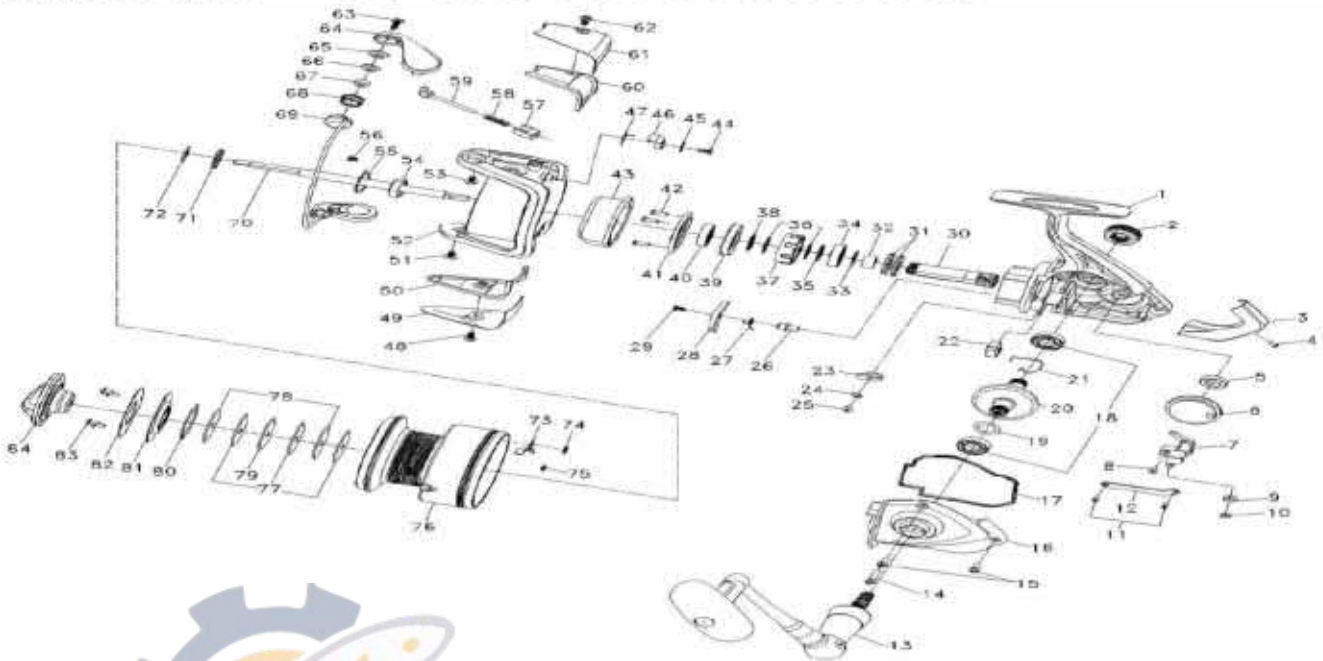

# SPINNING REEL OPUSBULL 5000H

Key No.	Part No.	Parts Name	Key No.	Part No.	Parts Name
1	W73-3101	Body	43	W56-4701	Bearing Retainer
2	W73-3201	Handle Screw	44	W30-2301	Screw (I)
3	W56-1301	Cover	45	W31-1801	Washer
4	W56-1401	Screw (A)	46	W36-6802	Bail Trip Lever
5	W30-5601	Bushing (A)	47	W36-6901	Bail Trip Lever Spring
6	W28-9000	Oscillating Gear	48	W56-4801	Screw (M)
7	W56-1501	Oscillating Slider	49	W70-1901	Rotor cover D
8	W30-5101	Screw (B)	50	W70-1801	Rotor cover C
9	W70-0801	Ball Bearing (A)	51	W33-9001	Screw (L)
10	W56-1601	Bearing Retainer	52	W73-3401	Rotor
11	W30-8101	Screw (C )	53	W33-9001	Screw (K)
12	W56-1701	Stabilizer bar	54	W56-5101	Rotor Nut
13	W73-3301	Handle Assembly	55	W30-6501	Rotor Nut Holding Plate
14	W56-1901	Screw (E)	56	W30-2301	Screw (O)
15	W56-2001	Screw (D)	57	W56-5201	Bail Spring Holder
16	W70-1001	Side Cover	58	W57-2101	Bail Spring
17	W56-1201	Cover Ring	59	W36-7202	Bail Spring Shaft
18	W42-9302	Ball Bearing (B)	60	W70-1501	Rotor cover A
19	W30-4401	Washer	61	W70-1601	Rotor cover B
20	W70-0901	Drive Gear	62	W56-4801	Screw (J)
21	W56-2301	Spring	63	W36-7601	Screw (N)
22	W70-1201	Rubber Plug	64	W56-5401	Bail Arm
23	W56-2801	Anti-Reverse Pawl	65	W30-6201	Collar
24	OPUSBULL 6000H ONLY		66	W30-6101	Washer
25	W38-6101	Screw (F)	67	W34-5202	Bushing
26	W56-3401	Collar	68	W70-2001	Line Roller
27	W56-3501	Spring	69	W73-3501	Bail Assembly
28	W56-3601	Anti-Reverse Pawl	70	W56-5801	Main Shaft
29	W31-6401	Screw (G)	71	W56-5901	Click Gear
30	W70-1301	Pinion Gear	72	W56-6001	Washer
31	W56-3801	Collar	73	W56-6401	Click Pawl
32	W70-1401	Collar	74	W56-6501	Washer
33	W57-2001	Washer	75	W56-6601	Click Pawl Spring
34	W56-3901	Bushing (B)	76-83	W73-3601	Spool Assembly
35	W57-2001	Washer	77	W36-9601	Drag Washer
36	W56-4101	Washer	78	W36-9701	Key Washer
37	W56-4201	Roller Clutch	79	W36-9801	Eared Washer
38	W56-4001	Collar	80	W36-9901	Drag Washer Retainer
39	W56-4301	Collar	81	W56-6301	Line Guard
40	W56-4401	Ball Bearing ( C)	82	W56-6201	Washer
41	W56-4501	Bearing Retainer	83	W56-6101	Screw (P)
42	W56-4601	Screw (H)	84	W56-6901	Drag Knob Assembly