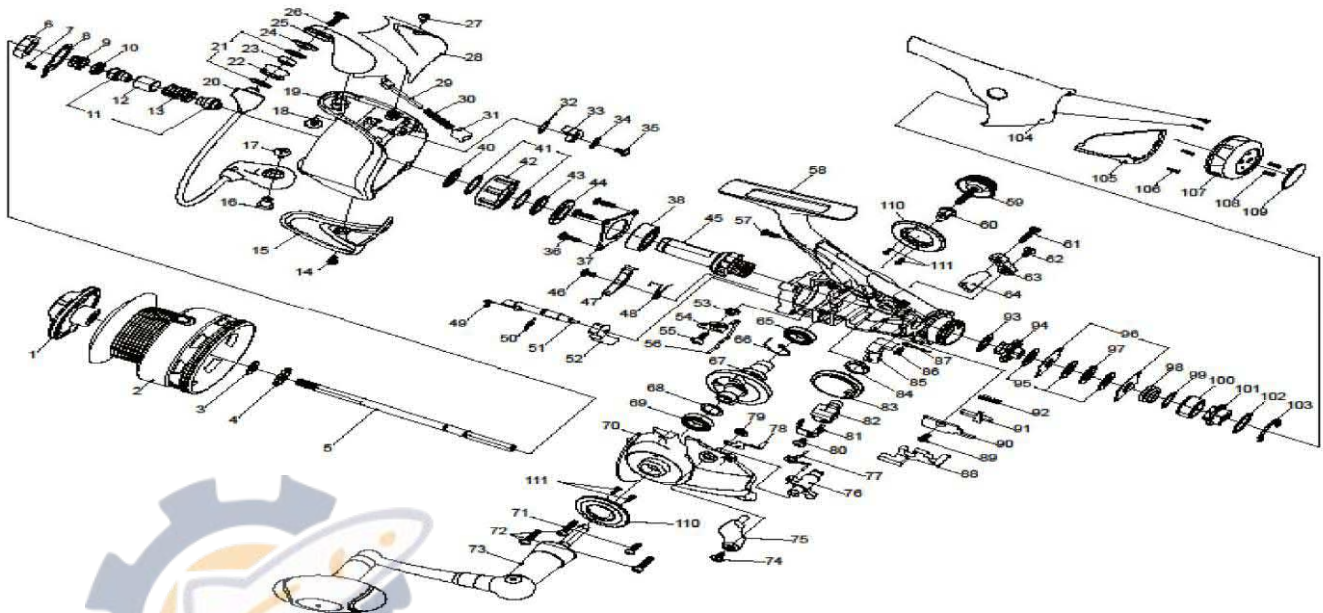

Please order by parts number, not key number
 Veuillez indiquer le numéro de la pièce (Non "Key" No.)

SPINNING REEL

OPUS PLUS 4000BRi

KEY NO.	PART NAME	PART NO.	KEY NO.	PART NAME	PART NO.
1	Drag Knob Assembly	WD0-6501	57	Screw	W49-1501
2	Spool Assembly	WD0-6602	58	Body	W74-2701
3	Washer	W74-2001	59	Handle Screw	W49-1401
4	Washer	W33-9402	60	Collar	W34-4701
5	Main Shaft	W48-9601	61	Screw	W49-1501
6	Rotor Nut	W33-9601	62	Screw	W74-2601
7	Screw	W74-2101	63	Clutch Lever (A)	W74-2801
8	Rotor Nut Holding Plate	W33-9501	64	Clutch Lever Bridge	W49-1701
9	Spring	W33-9701	65	Ball Bearing	W28-0100
10	Collar	W33-9801	66	Anti-Reverse Pawl Spring (B)	W34-3902
11	Ball Bearing	WD0-7201	67	Drive Gear	W49-1901
12	Spacing Sleeve	W34-0051	68	Washer	W34-3701
13	Spring	W34-0001	69	Ball Bearing	WD0-7301
14	Screw	W34-0401	70	Side Cover	WD0-6901
15	Cover (A)	W48-9701	71	Screw	W34-3201
16	Bail Holder Nut	W48-9801	72	Screw	W34-3101
17	Screw	W33-9001	73	Handle Assembly	WD0-7002
18	Screw	W33-9001	74	Screw	W74-2601
19	Rotor	WD0-6701	75	Clutch Lever (B)	W74-3001
20	Bail Assembly	W58-1401	76	Clutch Cam	W74-3101
21	Washer	W45-6601	77	Clutch Cam Spring	W74-3201
22	Line Roller	W33-8102	78	Click leaf Spring	W49-2601
23	Ball Bearing	WD0-6301	79	Retainer	W38-5001
24	Washer	W33-8202	80	Screw	W74-3301
25	Bail Arm	WD0-6801	81	Oscillating Slider Retainer	W49-2701
26	Screw	W74-2301	82	Oscillating Slider	W49-2801
27	Screw	W34-0401	83	Oscillating Gear	W49-2901
28	Cover (B)	W49-0301	84	Bushing	W45-8701
29	Bail Spring Shaft	W33-8702	85	Oscillating Plate	W49-3001
30	Bail Spring	W33-8802	86	Screw	W49-3101
31	Bail Spring Holder	W33-8901	87	Click leaf Spring	W49-3201
32	Bail Trip Lever Spring	W34-0501	88	Clutch Plate (A)	W74-3401
33	Bail Trip Lever	W34-0602	89	Screw	W74-3501
34	Washer	W46-4501	90	Clutch Plate (B)	W49-3501
35	Screw	W34-0703	91	Clutch Trip Lever	W49-3601
36	Screw	W34-3201	92	Spring	W49-3701
37	Bearing Retainer (A)	W74-2401	93	Washer	W38-6201
38	Ball Bearing	W49-0401	94	Drag Metal	W49-3801
39	Collar	W34-1201	95	Drag Washer	W49-3901
40	Washer	W34-1501	96	Eared Washer	W49-4001
41	Roller Clutch	W34-1401	97	Key Washer	W49-4101
42	Collar	W34-1601	98	Drag Coil Spring	W49-4201
43	Collar	W49-0601	99	Washer	W49-4301
44	Pinion Gear	W34-1802	100	Drag Screw	W49-4401
45	Screw	W74-2501	101	Drag Metal	W49-4501
46	Anti-Reverse Pawl	W49-0701	102	Washer	W49-4601
47	Anti-Reverse Pawl Spring (A)	W34-4401	103	Retainer	W49-4701
48	Anti-Reverse Cam Spring (A)	W34-1901	104	Rear Cover (A)	WD0-7101
49	Washer	W49-0801	105	Rear Cover (B)	W74-3701
50	Anti-Reverse Cam	W49-0901	106	Screw	W74-3801
51	Anti-Reverse Lever	WD0-5801	107	Drag Knob	W74-3901
52	Collar	W34-4101	108	Screw	W49-5201
53	Anti-Reverse Pawl (A)	W49-1101	109	Cap	W49-5301
54	Screw	W74-2601	110	Side Ring	W74-5101
55	Anti-Reverse Spring	W49-1201	111	Screw	W74-5201