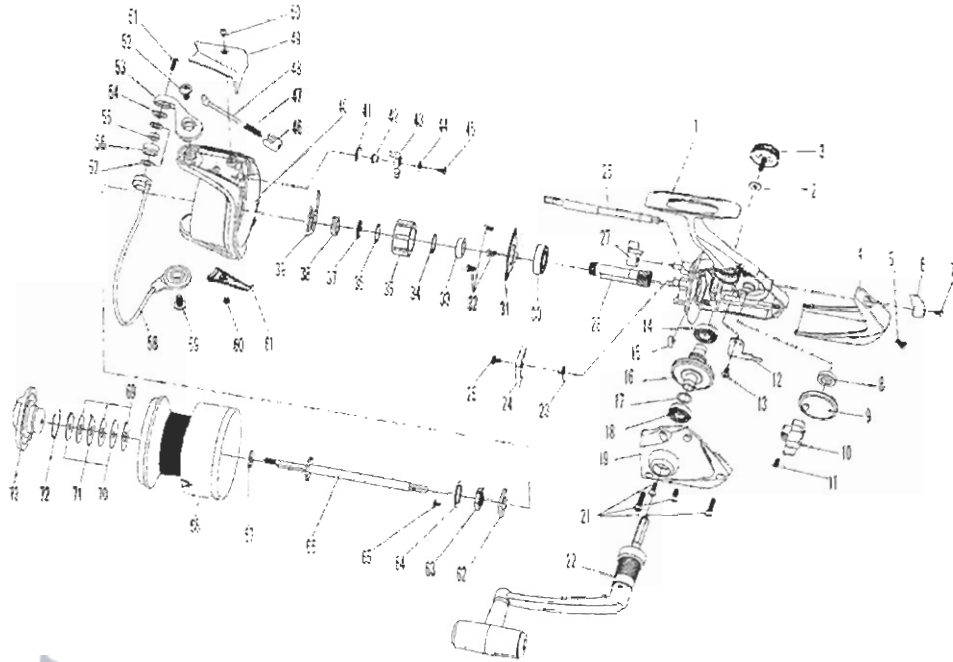

OPUS Plus 5500/6000

Key No.	Parts No.	Parts Name
1	W39-0051	BODY
2	W30-6401	HANDLE WASHER
3	W39-0101	HANDLE SCREW
4	W39-0251	REAR COVER
5	W39-0301	REAR COVER SCREW
6	W36-0301	A/R LEVER
7	W36-0401	A/R LEVER SCREW
8	W30-5601	OSC GEAR COLLAR
9	W30-5501	OSC GEAR
10	W30-5201	OSC SLIDER
11	W30-5101	OSC SLIDER SCREW
12	W30-5001	OSC SLIDER HOLDING PLT
13	W39-0601	OSC SLIDER HOLD PLT SCREW
14	W30-3601	BALL BEARING A
15	W39-0702	A/R CAM SPRING
16	W30-3301	DRIVE GEAR
17	W30-4301	DRIVE GEAR WASHER
18	W30-4001	BALL BEARING B
19	W39-0851	SIDE COVER
21	W39-1001	SIDE COVER SCREW
22	W39-1151	HANDLE
23	W39-1201	A/R PAWL SPRING A
24	W39-1301	A/R PAWL A
25	W39-1401	A/R PAWL A SCREW
26	W39-1551	A/R CAM
27	W39-1601	A/R PAWL B
28	W39-1751	PINION GEAR
30	W30-1501	BALL BEARING
31	W39-1902	BEARING RET
32	W30-9501	BEARING RET SCREW
33	W39-2001	SPACING SLEEVE
34	W39-2101	BALL BEARING WASHER
35	W39-2201	ROLLER CLUTCH
36	W39-2301	ROLLER CLUTCH WASHER
37	W39-2401	COLLAR A
38	W39-2501	COLLAR B
39	W39-2602	A/R PAWL SPRING B
40	W39-2751	ROTOR
41	W31-1701	BAIL TRIP LEVER SPRING