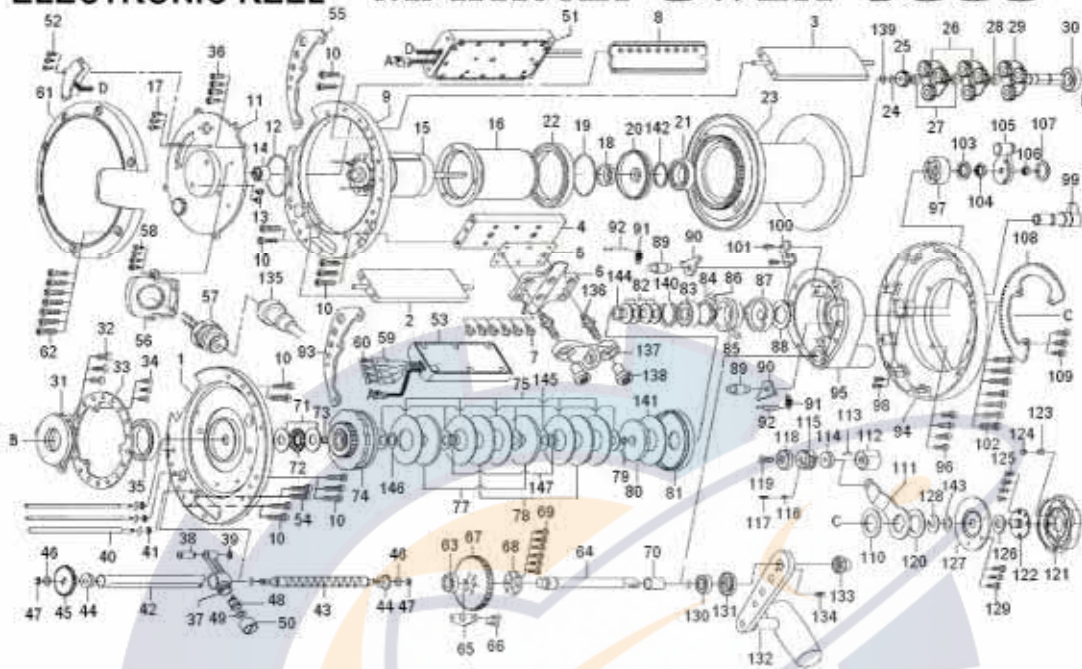

Please order by parts number, not key number

MARINEPOWER 3000

Key No.	Parts No.	Parts Name
1	G43-1401	R/S RING
2	G43-1501	PALMING PLT A
3	G43-1502	PALMING PLT B
4	G43-1801	STAND PLT A
5	G44-4401	STAND PLT B
6	G43-1901	STAND
7	G43-2001	STAND SCREW
8	G43-2101	FINGER GUARD
9	G43-2201	L/S RING
10	G50-6301	RING PLT SCREW
11	G43-2402	LEFT SET PLT
12,19	F59-5801	MOTOR HOLDER O RING
13	G43-7701	MOTOR CORD COVER
14	G43-3901	MOTOR METAL
15	G43-4202	MOTOR
16	G43-4701	MOTOR HOLDER
17	G43-7401	MOTOR HOLDER SCREW
18	G43-4901	MOTOR HOLDER SHIELD
20	G50-7101	MOTOR HOLDER PLT
21	G50-1101	BALL BEARING A
22	G43-4801	BALL BEARING B
23	G43-5301	SPOOL
24	G50-6401	SPOOL GEAR WASHER A
25	G43-5801	SPOOL GEAR A
26	G53-7701	SPOOL GEAR B
27	G56-1901	SPOOL GEAR BUSHING A
28	G56-1801	SPOOL GEAR BUSHING B
29	G43-6501	SPOOL GEAR C
30	G59-7101	BALL BEARING C
31	G43-7001	SPOOL PLT
32	G43-7101	SPOOL PLT SCREW
33	G43-7201	CLICK PLT
34	E29-3001	CLICK PLT SCREW
35	G43-7301	BALL BEARING D
36	G43-7401	LEFT SET PLT SCREW
37	G43-7601	LINE GUIDE
38	G43-7801	LEVEL WIND COLLAR
39	F67-3501	LEVEL WIND COLLAR RET
40	G43-8001	LEVEL WIND POST
41	G27-0601	LEVEL WIND POST RET
42	G43-8101	WORM SHIELD
43	G43-8201	WORM SHAFT
44	G43-8301	WORM SHAFT BUSHING
45	G43-8401	WORM SHAFT GEAR
46	373-2702	WORM SHAFT WASHER
47	320-1402	WORM SHAFT RET
48	G43-8501	LINE GUIDE PAWL
49	373-2701	LINE GUIDE WASHER