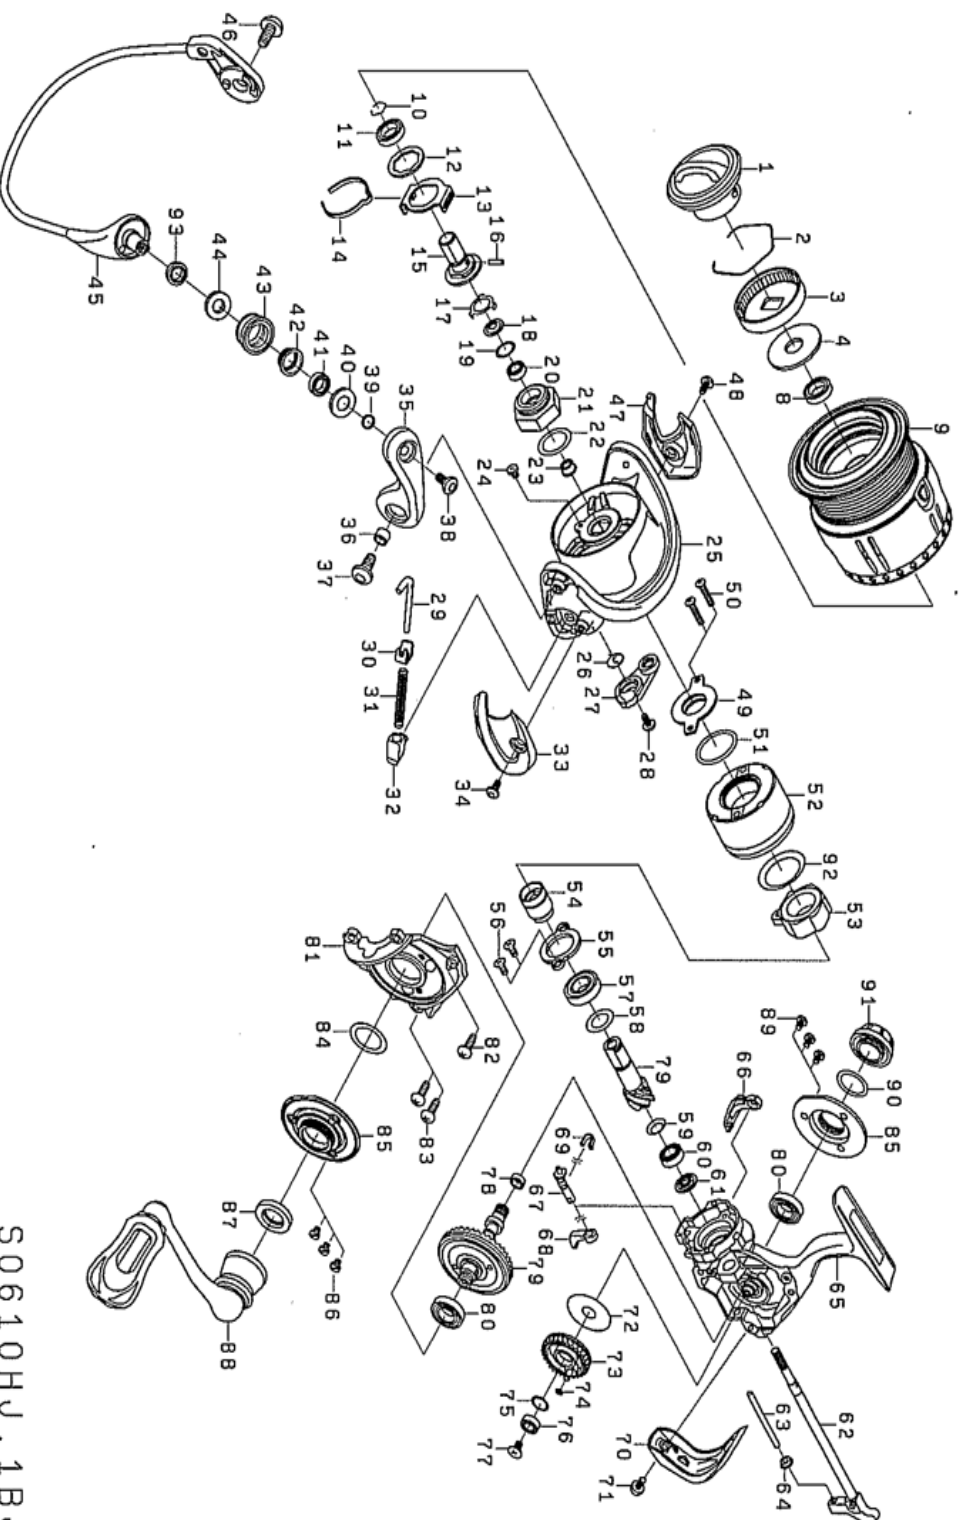

# 14 PRESSO 2025C

Feel Alive.

Please quote by part number, not key number when ordering.  
spares@daiwaaustralia.com.au PH: (02) 8644 8644

S0610HJ, 1BJ  
S0630HJ

REEL NAME	MGFT CODE	KEY NO	PARTS CODE	DESCRIPTION
14 PRESSO 2025C		1	6J179201	DRAG KNOB ASSY
14 PRESSO 2025C		2	6F742501	DRAG RING
14 PRESSO 2025C		3	6F908704	DRAG RACHET
14 PRESSO 2025C		4	6J398201	ATD DRAG WASHER(20-1)
14 PRESSO 2025C		8	6G818902	DRAG BALL BEARING
14 PRESSO 2025C		9	6J328601	SPOOL ASSY( 2-9 )
14 PRESSO 2025C		10	6G472401	SPOOL METAL RING
14 PRESSO 2025C		11	6G818902	SPOOL METAL BALL BERING
14 PRESSO 2025C		12	6H806301	SPOOL WASHER
14 PRESSO 2025C		13	6H416001	CLICK HOLDER
14 PRESSO 2025C		14	6H416101	CLICK LEAF SPRING
14 PRESSO 2025C		15	6H893701	SPOOL MATAL
14 PRESSO 2025C		16	6G375001	SPOOL METAL PIN
14 PRESSO 2025C		17	6G471501	ROTOR NUT PLATE
14 PRESSO 2025C		18	6H415701	ROTOR NUT PACKING
14 PRESSO 2025C		19	6G466103	ROTOR NUT BEARING WASHER
14 PRESSO 2025C		20	6G466201	ROTOR NUT BALL BEARING
14 PRESSO 2025C		21	6H806201	ROTOR NUT
14 PRESSO 2025C		22	63727601	ROTOR NUT WASHER
14 PRESSO 2025C		23	6H854701	ROTOR NUT BEARING COLLAR
14 PRESSO 2025C		24	6H022701	ROTOR NUT SCREW
14 PRESSO 2025C		25	6H754605	ROTOR
14 PRESSO 2025C		26	6H443301	KICK LEVER SPRING
14 PRESSO 2025C		27	6H754701	KICK LEVER ASSY
14 PRESSO 2025C		28	6H417701	KICK LEVER SCREW
14 PRESSO 2025C		29	6H754901	ARM LEVER SHAFT
14 PRESSO 2025C		30	6H576101	ARM LEVER SHAFT PLATE
14 PRESSO 2025C		31	6H442401	ARM LEVER SPRING
14 PRESSO 2025C		32	6H414301	ARM LEVER SPRING HOLDER
14 PRESSO 2025C		33	6H755001	ARM LEVER SPRING COVER
14 PRESSO 2025C		34	6H741702	COVER SCREW
14 PRESSO 2025C		35	6H742208	ARM LEVER
14 PRESSO 2025C		36	6H742301	ARM LEVER SCREW COLLAR
14 PRESSO 2025C		37	6H656102	ARM LEVER SCREW
14 PRESSO 2025C		38	6H744201	ROLLAR SCREW
14 PRESSO 2025C		39	6H961001	ROLLAR COLLAR(A)
14 PRESSO 2025C		40	6H038301	ROLLAR BEARING PACKING
14 PRESSO 2025C		41	6G686903	ROLLAR BALL BEARING
14 PRESSO 2025C		42	6H960901	ROLLAR COLLAR(B)
14 PRESSO 2025C		43	6G686703	LINE ROLLAR
14 PRESSO 2025C		44	6H960801	ROLLAR COLLAR(C)
14 PRESSO 2025C		45	6J178601	BAIL ASSY
14 PRESSO 2025C		46	6H656102	BAIL HOLDER SCREW
14 PRESSO 2025C		47	6H755501	BAIL HOLDER COVER
14 PRESSO 2025C		48	6H741702	BAIL HOLDER COVER SCREW
14 PRESSO 2025C		49	6H740901	MAGSEALED PLATE
14 PRESSO 2025C		50	6H596502	MAGSEALED PLATE SCREW
14 PRESSO 2025C		51	6H741401	MAGSEALED PLATE O-RING
14 PRESSO 2025C		52	6H740702	MAGSEALED CAP
14 PRESSO 2025C		53	6H412601	ONEWAY CLUTCH
14 PRESSO 2025C		54	6H879601	CLUTCH RING
14 PRESSO 2025C		55	6H739102	PINION BEARING PLATE
14 PRESSO 2025C		56	6G997301	PINION BEARING PLATE SCREW
14 PRESSO 2025C		57	6H739702	PINION BALL BEARING (A)
14 PRESSO 2025C		58	63758501	PINION BEARING (A) WASHER
14 PRESSO 2025C		59	6H814901	PINION BEARING (B) SPRING WASHER
14 PRESSO 2025C		60	6H738902	PINION BALL BEARING (B)