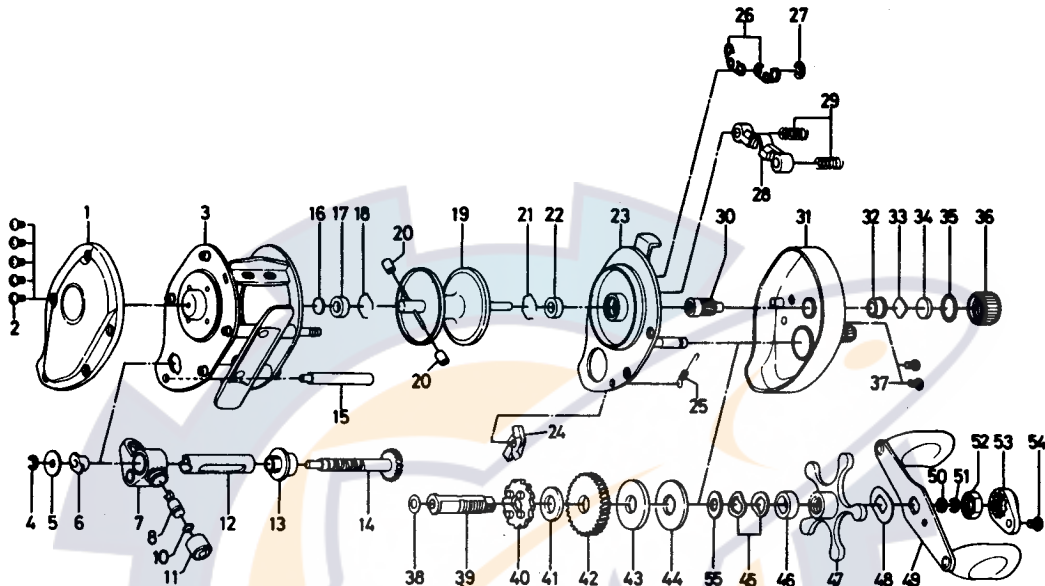

**BAITCASTING REEL
PROCASTER STANDARD PS-10**

Key No.	Parts No.	Parts Name	Key No.	Parts No.	Parts Name
1	B36-1304	Left side cover	29	144-7101	Pinion yoke spring
2	B36-0401	Left side cover screw	30	B35-9101	Pinion gear
3	B57-8301	Frame	31	B57-7701	Right side cover
4	320-5901	Worm shaft retainer	32	B35-7201	Bush
5	376-1801	Worm shaft holder washer	33	B17-5401	Bearing ret. washer
6	022-2201	Worm shaft holder	34	B17-5501	Bearing washer
7	B57-8701	Line guide	35	171-5201	"O" ring
8	121-4211	Line guide pin	36	B35-7304	Right spool cap
10	375-4100	Line guide washer	37	B36-0401	Right side cover screw
11	342-4801	Line guide nut	38	373-7611	Gear shaft washer A
12	B36-2601	Worm shield	39	B35-9602	Gear shaft
13	B36-1201	Shield bush	40	B35-9701	Ratchet
14	B36-3101	Worm shaft	41	375-7102	Gear shaft washer B
15	B36-3401	Frame post	42	B36-0101	Drive gear
16	375-7405	Bearing washer	43	B36-0202	Drag washer A
17	B55-0301	Bearing	44	B36-0301	Drag washer B
18	B42-1601	Bearing retainer	45	150-8901	Spring washer
19	B36-3503	Spool	46	634-5801	Bush
20	B35-2901	Brake collar	47	B57-8201	Star drag
21	B42-1601	Bearing retainer	48	150-9001	Handle washer
22	B55-0301	Bearing	49	B46-5801	Handle
23	B57-7901	Set plate	50	B41-1701	Handle nut washer
24	B45-6001	Anti-reverse claw	51	320-8202	Handle nut retainer
25	B35-8901	Anti-reverse claw spring	52	B43-3601	Handle nut
26	B36-9101	Set plate spring	53	B43-3901	Handle nut plate
27	320-1402	Clutch ret. ring	54	351-1801	Handle nut plate screw
28	B35-9001	Pinion yoke	55	373-7807	Handle adjusting washer

6Y0304010