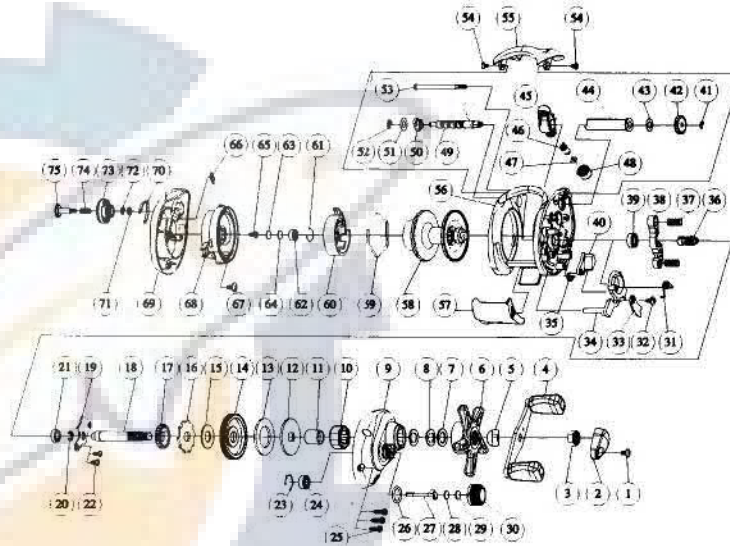

PROCASTER TOURNAMENT 100-4Bi

Please order by parts number, not key number.
 Bitte Best.-Nr. angeben (Nicht "Key"-Nr.)
 Veuillez indiquer le numero de la pièce (Non "Key" No.)

Key No.	Parts No.	Parts Name	Key No.	Parts No.	Parts Name	Key No.	Parts No.	Parts Name
1	6W0181010	Handle nut plate screw	20	6W0204010	Drive shaft retainer (B)	39	6W0224010	Ball bearing (A)
2	6W0270010	Handle nut retainer	21	6W0205010	Bushing (A)	40	6W0225010	Clutch cam (B)
3	6W0184010	Handle nut	22	6W0206010	Screw (A)	41	6W0226010	Worm shaft gear retainer
4	6W0271010	Handle assembly	23	6W0207010	Bearing retainer	42	6W0227010	Worm shaft gear
5	6W0187010	Friction washer	24	6W0274010	Ball bearing (C)	43	6W0228010	Worm shaft washer (A)
6	6W0272010	Star drag	25	6W0209010	Right side plate screw	44	6W0229010	Level wind guard
7	6W0190010	Spacing sleeve	26	6W0210010	"O" ring	45	6W0230010	Line guide
8	6W0191010	Drag spring washer	27	6W0211010	Pinion shaft	46	6W0231010	Line guide pawl
9	6W0273010	Right side plate	28	6W0212010	Spacer (A)	47	6W0232010	Line guide washer
10	6W0194010	Roller clutch	29	6W0213010	Spacer (B)	48	6W0233010	Pawl cap
11	6W0195010	Gear shaft collar	30	6W0275010	Cast control cap	49	6W0234010	Worm shaft
12	6W0196010	Key washer	31	6W0216010	Clutch cam spring (A)	50	6W0235010	Worm shaft holder
13	6W0197010	Drag washer	32	6W0217010	Screw (B)	51	6W0236010	Worm shaft washer (B)
14	6W0198010	Drive gear (A)	33	6W0218010	Clutch cam washer	52	6W0237010	Worm shaft retainer
15	6W0199010	Drive shaft washer	34	6W0219010	Clutch cam (A)	53	6W0238010	Stabilizer bar
16	6W0200010	Anti-reverse ratchet	35	6W0220010	Clutch cam spring (B)	54	6W0239010	Front plate screw
17	6W0201010	Drive gear (B)	36	6W0221010	Pinion gear	55	6W0276010	Front plate
18	6W0202010	Drive shaft	37	6W0222010	Yoke spring	56	6W0242010	Frame assembly
19	6W0203010	Drive shaft retainer (A)	38	6W0223010	Yoke	57	6W0243010	Clutch lever
						58	6W0277010	Spool assembly
						59	6W0246010	Magnet holder ret. ring
						60	6W0247010	Magnet holder
						61	6W0207010	Bearing retainer
						62	6W0248010	Ball bearing (B)
						63	6W0250010	Spacer (C)
						64	6W0212010	Spacer (A)
						65	6W0206010	Screw (A)
						66	6W0251010	Brake dial retainer
						67	6W0217010	Screw (B)
						68	6W0252010	Left set plate
						69	6W0278010	Left side plate
						70	6W0255010	Brake click spring
						71	6W0256010	Brake dial washer
						72	6W0257010	Brake dial retainer
						73	6W0279010	Brake adjusting knob
						74	6W0260010	Set plate spring
						75	6W0280010	Set plate screw