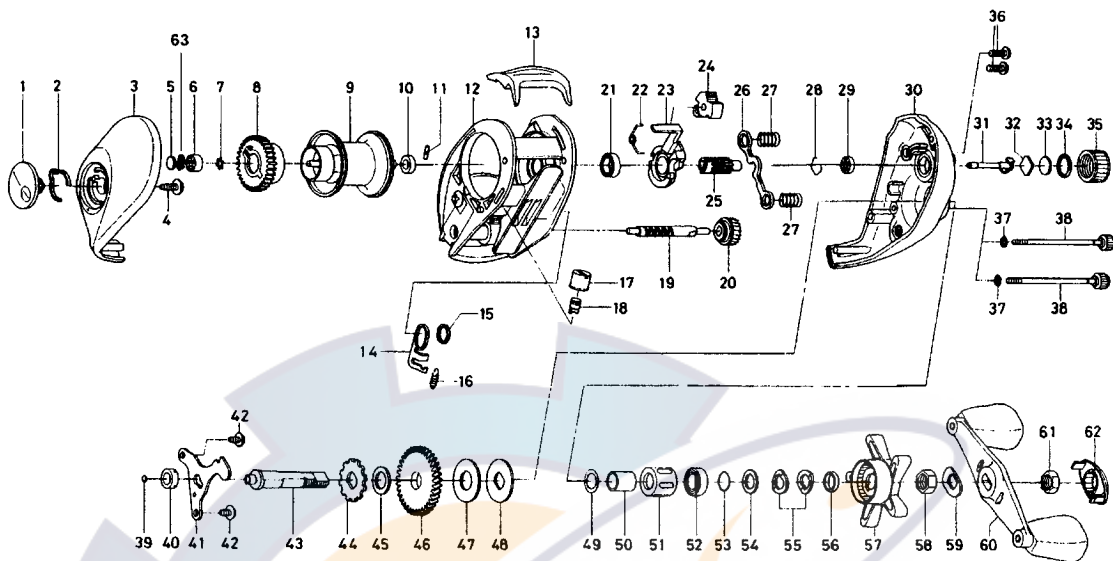

BAITCASTING REEL PROCASTER-X153iV

Key No.	Parts No.	Parts Name	Key No.	Parts No.	Parts Name
1	F40-3615	BRAKE ADJ KNOB	34	171-5201	O RING A
2	F03-2401	BRAKE CLICK SPRING	35	F40-3003	CAST CONTROL CAP
3	F64-7701	L/S PLT	36	E33-0402	SET PLT SCREW
4	B84-2102	BRAKE ADJ KNOB SCREW	37	B85-3101	O RING B
5	374-9103	SPACER A	38	B91-1727	R/S PLT SCREW
6	F40-3701	BUSHING A	39	F64-7201	DRIVE SHAFT WASHER
7	F41-2301	BEARING RET	40	B55-0301	BUSHING C
8	E23-9501	MAGNET HOLDER	41	F64-7301	DRIVE SHAFT RET
9-11	F64-8002	SPOOL	42	F21-2201	DRIVE SHAFT RET SCREW
12	F64-6901	FRAME	43	F64-7101	DRIVE SHAFT
13	F40-2003	CLUTCH LEVER	44	E32-7701	A/R RATCHET
14	F42-8801	CLUTCH TRIP PLT	45	375-7103	DRIVE SHAFT WASHER B
15	F44-0201	CLUTCH TRIP PLT RET	46	F40-2501	DRIVE GEAR
16	F63-9901	CLUTCH TRIP PLT SPRING	47	F60-2401	DRAG WASHER A
17	F40-2801	PAWL CAP	48	B36-0303	KEY WASHER
18	F51-6501	LINE GUIDE PAWL	49	E42-5401	DRAG WASHER B
19	F51-0301	WORM SHAFT	50	F40-7901	GEAR SHAFT COLLAR
20	F67-5101	WORM SHAFT GEAR	51	F40-8001	ROLLER CLUTCH
21	B86-1701	BALL BEARING A	52	F05-5501	BALL BEARING B
22	F73-1201	CLUTCH CAM SPRING	53	B55-3801	DRAG WASHER C
23	F64-7001	CLUTCH CAM	54	373-7810	DRAG WASHER D
24	E24-9103	A/R LEVER	55	150-8901	DRAG SPRING WASHER
25	F58-3401	PINION GEAR	56	B97-4901	SPACING SLEEVE
26	E23-7701	YOKE	57	F40-3203	STAR DRAG
27	E16-7101	YOKE SPRING	58	B43-3601	DRAG NUT
28	E21-9701	BEARING RET B	59	150-9001	FRICTION WASHER
29	F64-8301	BUSHING B	60	F64-7601	HANDLE
30	F40-7823	R/S PLT	61	B43-3601	HANDLE NUT
31	F65-0401	PINION SHAFT	62	F40-8402	HANDLE NUT RET
32	B17-5401	SPOOL ADJ CAP METAL	63	374-9105	SPACER B
33	B17-5503	SPACER C			