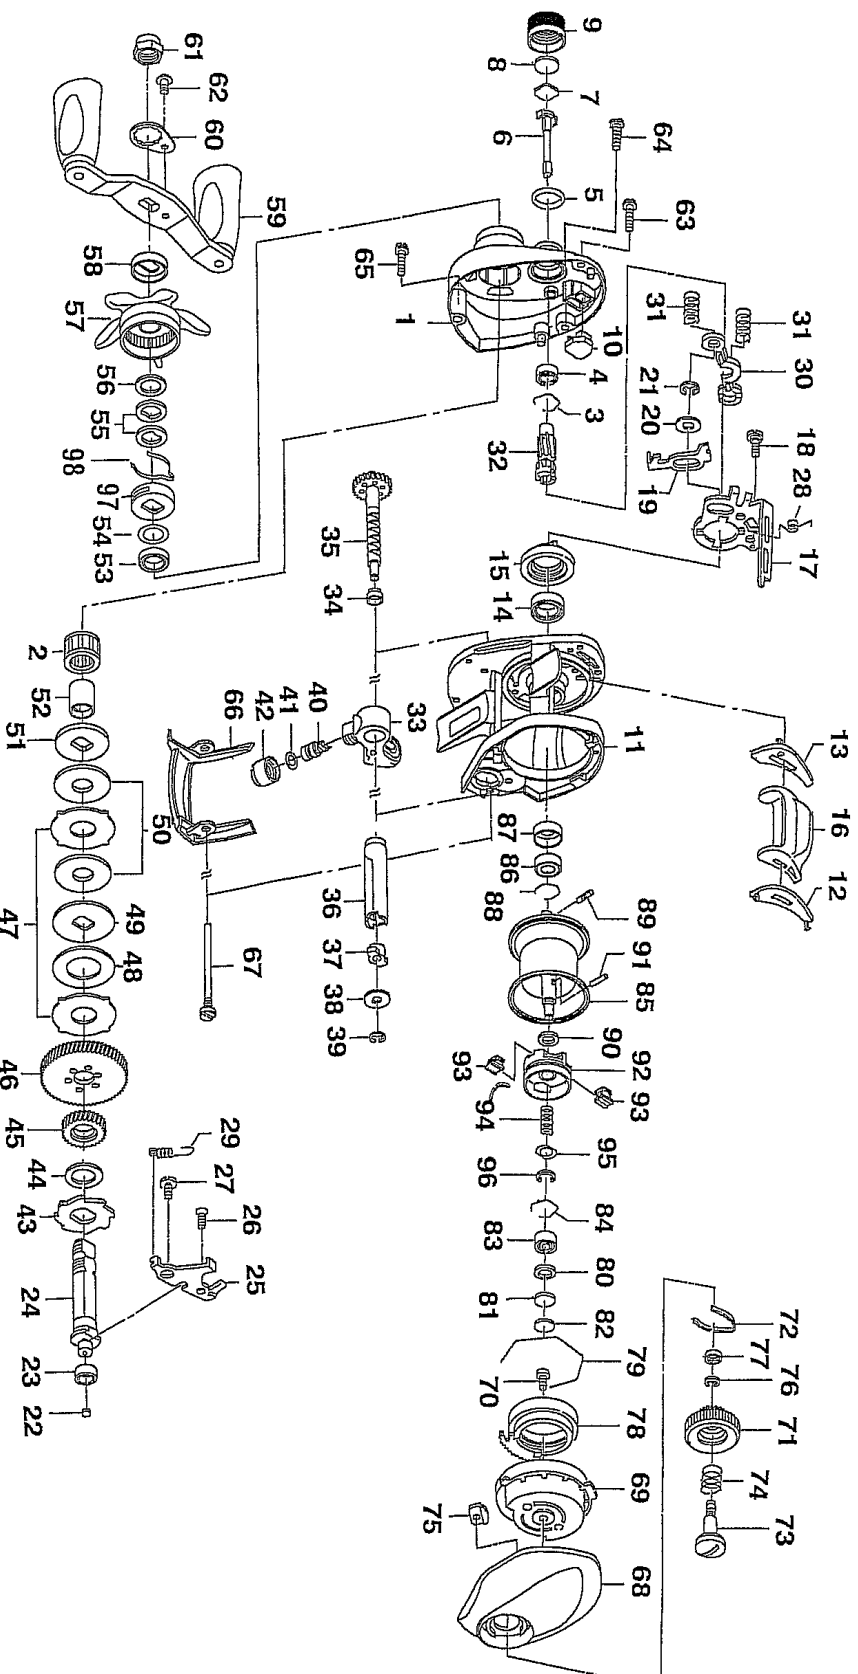

PX L TYPE-R

Feel Alive.

Please quote by part number, not key number when ordering.
spares@daiwaaustralia.com.au PH: (02) 8644 8644

REEL NAME	MGFT CODE	KEY NO	PARTS CODE	DESCRIPTION
PX L TYPE-R		1	6H690801	LEFT SIDE PLATE
PX L TYPE-R		2	6G819801	ROLLER CLUTCH
PX L TYPE-R		3	6E219701	BEARING RETAINER (A)
PX L TYPE-R		4	6F055601	BALL BEARING
PX L TYPE-R		5	61715201	"O" RING
PX L TYPE-R		6	6G015501	PINION SHAFT
PX L TYPE-R		7	6B175401	SPOOL ADJUSTING CAP METAL
PX L TYPE-R		8	6B175503	SPACER (A)
PX L TYPE-R		9	6H689201	CAST CONTROL CAP
PX L TYPE-R		10	6G262301	CLUTCH CAM PLATE
PX L TYPE-R		11	6G517106	FRAME
PX L TYPE-R		12	6G356901	SPACER (B)
PX L TYPE-R		13	6G357001	SPACER (C)
PX L TYPE-R		14	6B861702	BALL BEARING (B)
PX L TYPE-R		15	6G517301	CLUTCH CAM (A)
PX L TYPE-R		16	6G357202	CLUTCH LEVER
PX L TYPE-R		17	6G517401	CLUTCH CAM (B)
PX L TYPE-R		18	6G009701	CLUTCH CAM SCREW
PX L TYPE-R		19	6G517501	CLUTCH TRIP LEVER
PX L TYPE-R		20	6G539400	WASHER (A)
PX L TYPE-R		21	63205901	RETAINER
PX L TYPE-R		22	6G357500	WASHER (B)
PX L TYPE-R		23	6F055601	BALL BEARING
PX L TYPE-R		24	6H689302	DRIVE SHAFT
PX L TYPE-R		25	6G517601	DRIVE SHAFT RETAINER
PX L TYPE-R		26	6E134503	DRIVE SHAFT RETAINER SCREW (A)
PX L TYPE-R		27	6G021201	DRIVE SHAFT RETAINER SCREW (B)
PX L TYPE-R		28	6G517701	CLUTCH CAM SPRING (A)
PX L TYPE-R		29	6G010201	CLUTCH CAM SPRING (B)
PX L TYPE-R		30	6G517801	YOKE
PX L TYPE-R		31	6G358001	YOKE SPRING
PX L TYPE-R		32	6H487601	PINION GEAR
PX L TYPE-R		33	6G564904	LINE GUIDE
PX L TYPE-R		34	6G417801	BEARING
PX L TYPE-R		35	6G418002	WORM SHAFT ASSEMBLY
PX L TYPE-R		36	6F836502	LEVEL WIND GUARD
PX L TYPE-R		37	6B715601	WORM SHAFT HOLDER
PX L TYPE-R		38	6F655500	WORM SHAFT WASHER
PX L TYPE-R		39	6F550501	WORM SHAFT RETAINER
PX L TYPE-R		40	61214212	LINE GUIDE PAWL
PX L TYPE-R		41	63731300	LINE GUIDE WASHER
PX L TYPE-R		42	63424807	PAWL NUT
PX L TYPE-R		43	6F836901	CLUTCH WHEEL
PX L TYPE-R		44	6E489502	DRIVE SHAFT WASHER
PX L TYPE-R		45	6G011201	DRIVE GEAR (A)
PX L TYPE-R		46	6H487701	DRIVE GEAR (B)
PX L TYPE-R		47	6F796102	EARED WASHER
PX L TYPE-R		48	6H032902	DRAG WASHER (A)
PX L TYPE-R		49	6F796303	KEY WASHER (A)
PX L TYPE-R		50	6H033002	DRAG WASHER (B)
PX L TYPE-R		51	6B360306	KEY WASHER (B)
PX L TYPE-R		52	6G011401	GEAR SHAFT COLLAR
PX L TYPE-R		53	6F582501	BALL BEARING (D)
PX L TYPE-R		54	6B553801	BEARING WASHER
PX L TYPE-R		55	61508901	DRAG SPRING WASHER
PX L TYPE-R		56	6G694201	SPACING SLEEVE
PX L TYPE-R		57	6G775112	STAR DRAG