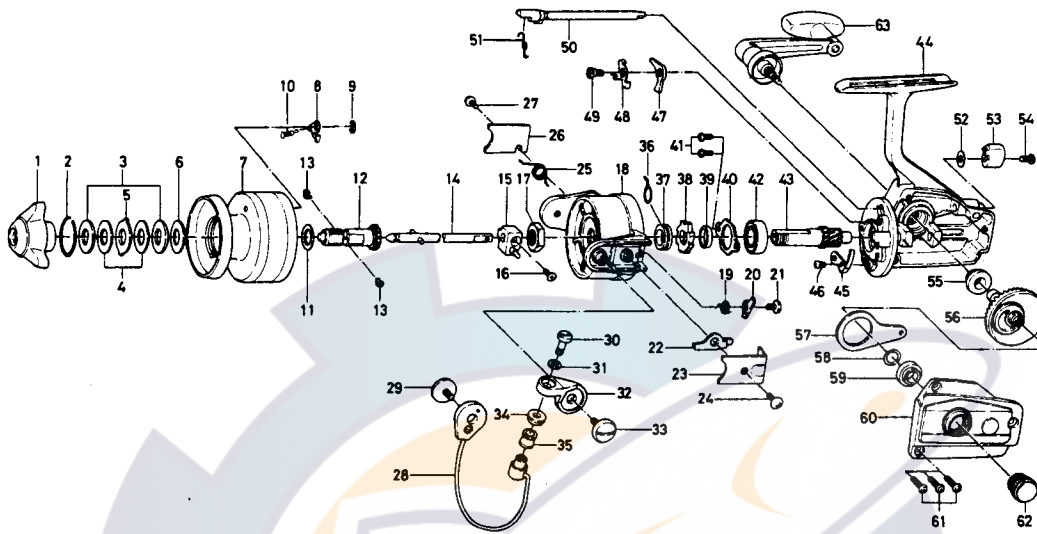

SPINNING REEL REGAL D1600

Key No.	Parts No.	Parts Name	Key No.	Parts No.	Parts Name
1	6-740-3801	Drag knob	33	6-363-5201	Arm lever screw
2	6-170-4601	Drag washer retainer	34	6-501-1601	Roller collar
3	6-374-4802	Drag D washer	35	6-250-4211	Line roller
4	6-373-3701	Disc washer	36	6-145-0901	Anti-reverse claw spring
5	6-373-3603	Drag A washer	37	6-501-9901	Spring holder
6	6-373-3704	Drag washer A	38	6-280-9001	Ratchet
7	6-733-9005	Spool	39	6-501-9801	Spacer
8	6-B07-5302	Spool click claw	40	6-321-0901	Ball bearing ret. washer
9	6-320-5901	Spool click claw retainer	41	6-351-0901	Ball bearing ret. washer screw
10	6-144-1211	Spool click claw spring	42	6-635-4801	Ball bearing
11	6-375-5701	Spool washer	43	6-403-2201	Pinion gear
12	6-720-1721	Spool metal	44	6-B38-2602	Body
13	6-151-7211	Spool metal leaf spring	45	6-B22-3101	Cam kick plate
14	6-711-4601	Main shaft	46	6-351-6601	Cam kick plate screw
15	6-637-0102	Oscillating support	47	6-111-8201	Anti-reverse claw
16	6-351-5311	Oscillating slider screw	48	6-041-7101	Anti-reverse claw plate
17	6-B10-5701	Rotor nut	49	6-363-9301	Anti-reverse claw-screw
18	6-202-1136	Rotor	50	6-461-7104	Anti-reverse cam
19	6-145-0701	Bail kick cam spring	51	6-144-0321	Anti-reverse cam spring
20	6-571-0821	Bail kick cam	52	6-371-6903	Anti-reverse lever washer
21	6-354-0701	Bail kick cam screw	53	6-541-6801	Anti-reverse lever
22	6-B26-3101	Bail kick lever	54	6-353-4401	Anti-reverse lever screw
23	6-041-7221	Bail kick lever cover	55	6-637-4511	Bearing metal
24	6-351-7701	Bail kick lever cover screw	56	6-414-1312	Drive gear
25	6-145-1011	Bail spring	57	6-481-2101	Oscillating slider
26	6-041-7301	Bail spring cover	58	6-375-8500	Drive gear washer
27	6-351-7701	Bail spring cover screw	59	6-637-4511	Bearing metal
28	6-725-8111	Bail	60	6-B38-2702	Body cover
29	6-363-5201	Bail holder screw	61	6-353-0001	Body cover screw
30	6-353-1811	Bail screw	62	6-B03-4802	Handle screw cap
31	6-375-1001	Bail washer	63	6-B15-8801	Handle
32	6-231-2901	Arm lever			