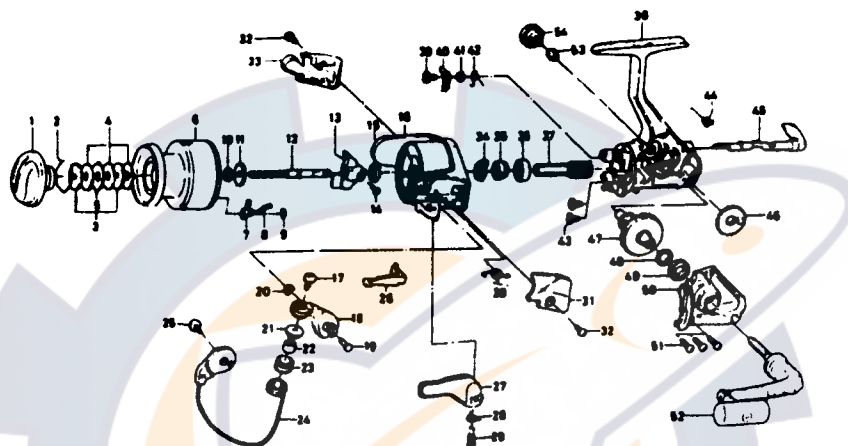

Please order by part number, not key number.

SPINNING REEL REGAL RG-X1505-2B/REG-X2005-2B

Key No.	Parts No.	Parts Name	Key No.	Parts No.	Parts Name
2-9	F33-0601	Spool assembly (ALUMINUM SPOOL)	35	E49-8501	Anti-reverse ratchet
1	F32-8502	Drag knob	36	634-1301	Ball bearing A
2	F37-3301	Drag washer retainer	37	F12-1601	Pinion gear
3	E46-7201	Key washer	38	F33-0802	Body assembly
4	E13-6001	Drag washer	39	F12-5701	Anti-reverse pawl screw
5	373-3603	Eared washer	40	F12-1901	Anti-reverse pawl
6	F33-0701	Spool assembly	41	F12-3501	Anti-reverse pawl collar
7	B07-5304	Click pawl	42	F12-3401	Anti-reverse pawl spring B
8	E40-3101	Click spring	43	E03-7801	Bearing retainer screw
9	320-5901	Click retainer	44	F12-2001	Anti-reverse cam spring
10	E46-7101	Spool washer	45	F08-5104	Anti-reverse lever
11	270-6501	Click gear	46	F12-2201	Oscillating gear
12	E49-8401	Main shaft	47	F12-1501	Drive gear
13	F12-2301	Oscillating slider	48	375-8501	Drive gear washer
14	351-0311	Oscillating slider screw	49	634-1301	Ball bearing B
15	341-9201	Rotor nut	50	F33-0402	Side cover
16	F33-1402	Rotor assembly	51	E15-8602	Side cover screw
17	B67-0306	Line roller screw	52	F33-0501	Handle assembly
18	F17-3101	Bail arm	53	F40-4801	Handle collar
19	E49-3501	Bail arm screw	54	B92-5004	Handle lock screw
20	320-5901	Bail arm screw retainer	2-9	F19-9604	Spool assembly (EXTRA SPOOL)
21	F06- 6301	Line roller collar			
22	F31-6801	Line roller bushing	X2005-28 Special Parts		
23	E50-6001	Line roller	2-9	F33-2301	Spool assembly (ALUMINUM SPOOL)
24	F33-1502	Bail assembly	2-9	F40-5701	Spool assembly (EXTRA SPOOL)
25	BB4-2102	Bail trip cam screw	16	F39-9802	Rotor assembly
26	E49-C401	Bail trip lever	24	F40-0002	Sail asset
27	E49-3403	Trigger lever	26	E49-6501	Bail trip lever
28	F43-6401	Trigger spring	38	F33-0803	Body assembly
29	E37-0002	Trigger screw	50	F33-0404	Side cover
30	E49-6801	Bail spring			
31	F32-4102	Bail spring cover			
32	E24-8101	Bail spring cover screw			
33	F32-6502	Bail trip cover			
34	F12-2101	Anti-reverse pawl spring A			