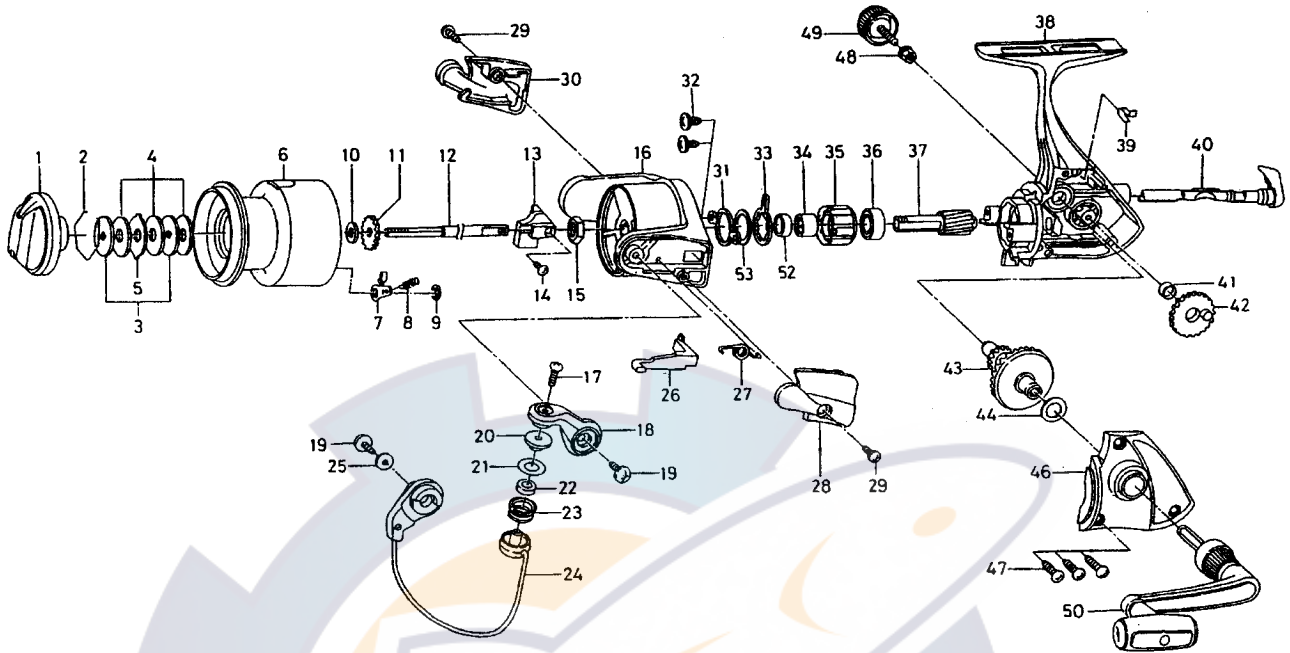

REGAL-S3500i / 4000i

Key No.	Parts No.	Parts Name
2-9	F77-6101	SPOOL
1	F75-0103	DRAG KNOB
2	F37-3301	DRAG WASHER RET
3	F09-4901	KEY WASHER
4	E13-6001	DRAG WASHER
5	373-3603	EARED WASHER
7	B07-5304	CLICK PAWL
8	E40-3101	CLICK SPRING
9	320-5901	CLICK RET
10	F09-4701	SPOOL WASHER
11	E46-2701	CLICK GEAR
12	F74-8001	MAIN SHAFT
13	F74-7901	OSC SLIDER
14	352-1502	OSC SLIDER SCREW
15	340-6602	ROTOR NUT
16	F41-6111	ROTOR
17	F67-7901	LINE ROLLER SCREW
18	F45-2301	BAIL ARM
19	B84-2102	BAIL HOLDER SCREW
20	F44-6302	LINE ROLLER COLLAR
21	F44-6202	LINE ROLLER WASHER
22	F47-3401	LINE ROLLER BUSHING
23	F45-4901	LINE ROLLER
24	F60-3505	BAIL
25	F40-1001	BAIL HOLDER WASHER
26	E46-2101	BAIL TRIP LEVER
27	F80-0701	BAIL SPRING
28	F31-4317	BAIL SPRING COVER
29	E24-8101	BAIL SPRING COVER SCREW
30	F35-2411	BAIL TRIP COVER

Key No.	Parts No.	Parts Name
31	F83-8601	BEARING RET
32	E33-0402	BEARING RET SCREW
33	F64-1401	ROLLER CLUTCH RET
34	F84-4801	SPACING SLEEVE A
35	F64-1201	ROLLER CLUTCH
36	L03-6502	BALL BEARING
37	F74-7701	PINION GEAR
38	F77-5601	BODY
39	F12-2001	A/R CAM SPRING
40	F67-6910	A/R LEVER
41	F13-1601	OSC GEAR COLLAR
42	F74-7801	OSC GEAR
43	E52-0201	DRIVE GEAR
44	373-7808	DRIVE GEAR WASHER
46	F77-5801	SIDE COVER
47	B83-5002	SIDE COVER SCREW
48	F72-1201	HANDLE COLLAR
49	F67-6503	HANDLE SCREW
50	F77-6001	HANDLE
52	F81-7701	SPACING SLEEVE B
53	F83-3100	BEARING RET WASHER

RG-S4000i Special Parts

Key No.	Parts No.	Parts Name
2-9	F77-6601	SPOOL
16	F41-6211	ROTOR
24	F60-3705	BAIL
26	E46-3101	BAIL TRIP LEVER