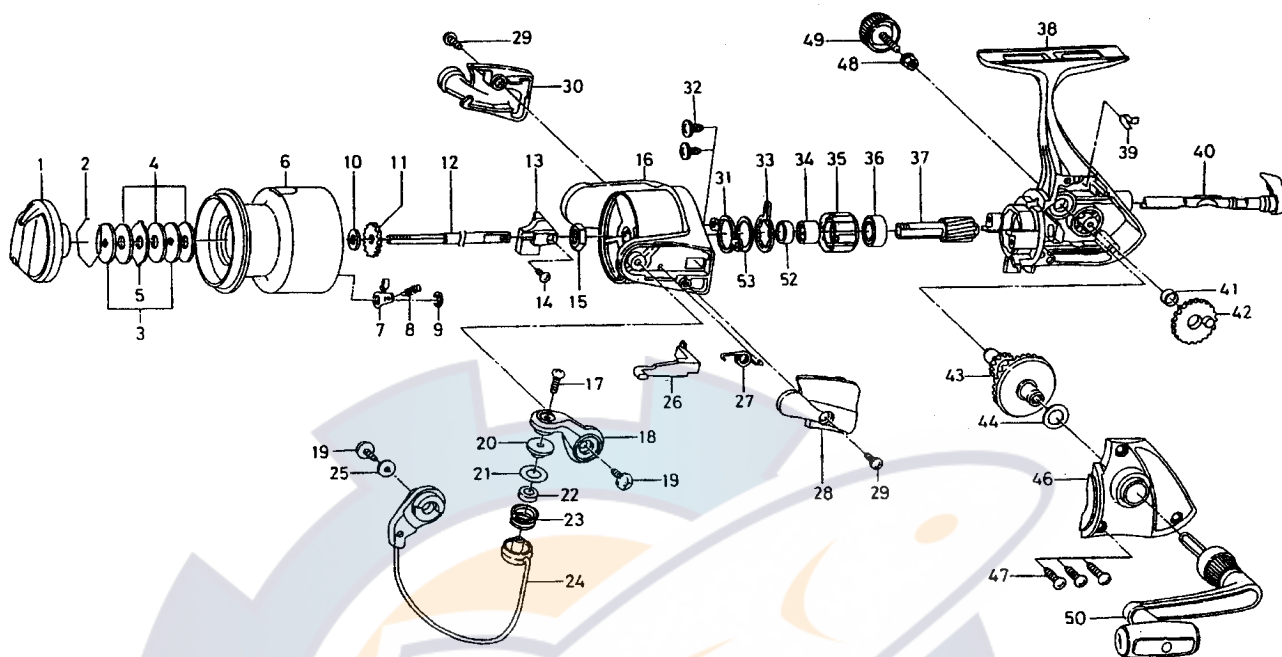

REGAL-S3500i / 4000i

Key No.	Parts No.	Parts Name
2-9	F77-6101	SPOOL
1	F75-0103	DRAG KNOB
2	F37-3301	DRAG WASHER RET
3	F09-4901	KEY WASHER
4	E13-6001	DRAG WASHER
5	373-3603	EARED WASHER
7	B07-5304	CLICK PAWL
8	E40-3101	CLICK SPRING
9	320-5901	CLICK RET
10	F09-4701	SPOOL WASHER
11	E46-2701	CLICK GEAR
12	F74-8001	MAIN SHAFT
13	F74-7901	OSC SLIDER
14	352-1502	OSC SLIDER SCREW
15	340-6602	ROTOR NUT
16	F41-6111	ROTOR
17	F67-7901	LINE ROLLER SCREW
18	F45-2301	BAIL ARM
19	B84-2102	BAIL HOLDER SCREW
20	F44-6302	LINE ROLLER COLLAR
21	F44-6202	LINE ROLLER WASHER
22	F47-3401	LINE ROLLER BUSHING
23	F45-4901	LINE ROLLER
24	F60-3505	BAIL
25	F40-1001	BAIL HOLDER WASHER
26	E46-2101	BAIL TRIP LEVER
27	F80-0701	BAIL SPRING
28	F31-4317	BAIL SPRING COVER
29	E24-8101	BAIL SPRING COVER SCREW
30	F35-2411	BAIL TRIP COVER

Key No.	Parts No.	Parts Name
31	F83-8601	BEARING RET
32	E33-0402	BEARING RET SCREW
33	F64-1401	ROLLER CLUTCH RET
34	F84-4801	SPACING SLEEVE A
35	F64-1201	ROLLER CLUTCH
36	L03-6502	BALL BEARING
37	F74-7701	PINION GEAR
38	F77-5601	BODY
39	F12-2001	A/R CAM SPRING
40	F67-6910	A/R LEVER
41	F13-1601	OSC GEAR COLLAR
42	F74-7801	OSC GEAR
43	E52-0201	DRIVE GEAR
44	373-7808	DRIVE GEAR WASHER
46	F77-5801	SIDE COVER
47	B83-5002	SIDE COVER SCREW
48	F72-1201	HANDLE COLLAR
49	F67-6503	HANDLE SCREW
50	F77-6001	HANDLE
52	F81-7701	SPACING SLEEVE B
53	F83-3100	BEARING RET WASHER

RG-S4000i Special Parts

Key No.	Parts No.	Parts Name
2-9	F77-6601	SPOOL
16	F41-6211	ROTOR
24	F60-3705	BAIL
26	E46-3101	BAIL TRIP LEVER