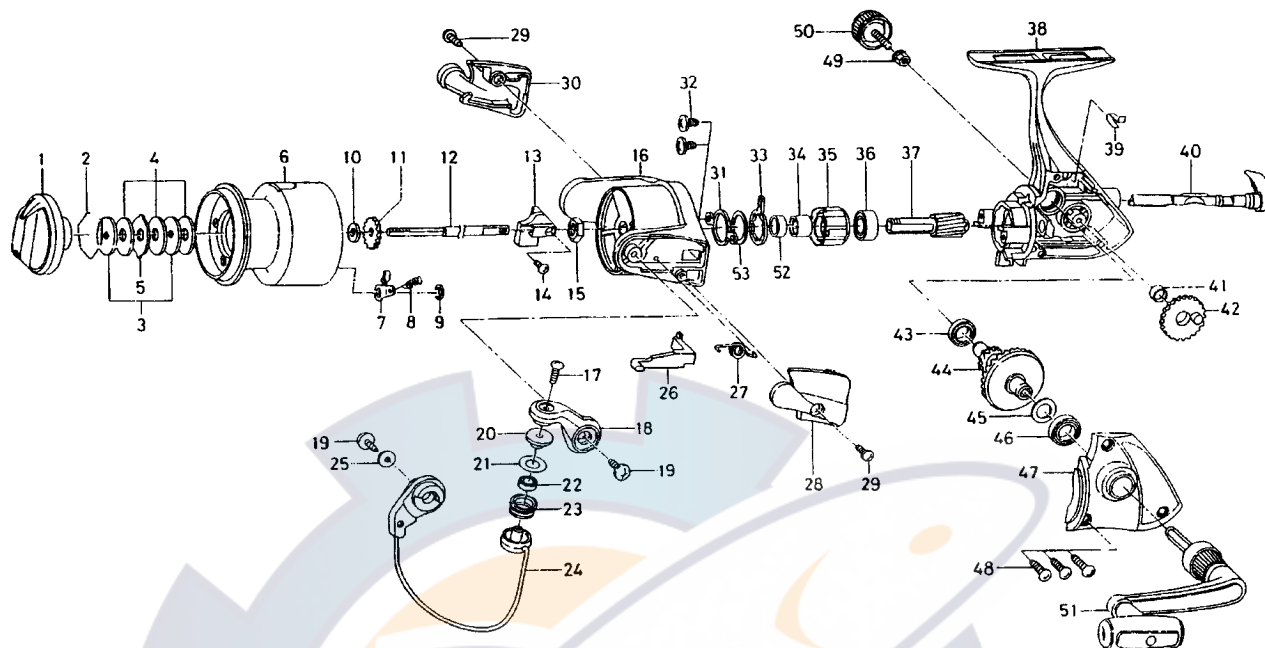

REGAL-Z3500iA / 4000iA

Key No.	Parts No.	Parts Name
2-9	F74-8501	SPOOL
1	F75-0101	DRAG KNOB
2	F37-3301	DRAG WASHER RET
3	F09-4901	KEY WASHER
4	E13-6001	DRAG WASHER
5	373-3603	EARED WASHER
7	B07-5304	CLICK PAWL
8	E40-3101	CLICK SPRING
9	320-5901	CLICK RET
10	F09-4701	SPOOL WASHER
11	E46-2701	CLICK GEAR
12	F74-8001	MAIN SHAFT
13	F74-7901	OSC SLIDER
14	352-1502	OSC SLIDER SCREW
15	340-6602	ROTOR NUT
16	F41-6109	ROTOR
17	F67-7901	LINE ROLLER SCREW
18	F45-2302	BAIL ARM
19	B84-2102	BAIL HOLDER SCREW
20	F44-6302	LINE ROLLER COLLAR
21	F44-6202	LINE ROLLER WASHER
22	F05-5601	BALL BEARING A
23	F45-4902	LINE ROLLER
24	F60-3505	BAIL
25	F40-1001	BAIL HOLDER WASHER
26	E46-2101	BAIL TRIP LEVER
27	F80-0701	BAIL SPRING
28	F31-4314	BAIL SPRING COVER
29	E24-8101	BAIL SPRING COVER SCREW
30	F35-2409	BAIL TRIP COVER
31	F83-8601	BEARING RET

Key No.	Parts No.	Parts Name
32	E33-0402	BEARING RET SCREW
33	F64-1401	ROLLER CLUTCH RET
34	F84-4801	SPACING SLEEVE A
35	F64-1201	ROLLER CLUTCH
36	L03-6502	BALL BEARING B
37	F74-7701	PINION GEAR
38	F74-7301	BODY
39	F12-2001	A/R CAM SPRING
40	F67-6908	A/R LEVER
41	F13-1601	OSC GEAR COLLAR
42	F74-7801	OSC GEAR
43	631-6901	BALL BEARING C
44	E52-0201	DRIVE GEAR
45	373-7808	DRIVE GEAR WASHER
46	631-6901	BALL BEARING D
47	F74-8101	SIDE COVER
48	B83-5002	SIDE COVER SCREW
49	F72-1201	HANDLE COLLAR
50	F67-6504	HANDLE SCREW
51	F75-2801	HANDLE
52	F81-7701	SPACING SLEEVE B
53	F83-3100	BEARING RET WASHER

RG-Z4000iA Special Parts

Key No.	Parts No.	Parts Name
2-9	F74-9501	SPOOL
16	F41-6209	ROTOR
24	F60-3705	BAIL
26	E46-3101	BAIL TRIP LEVER