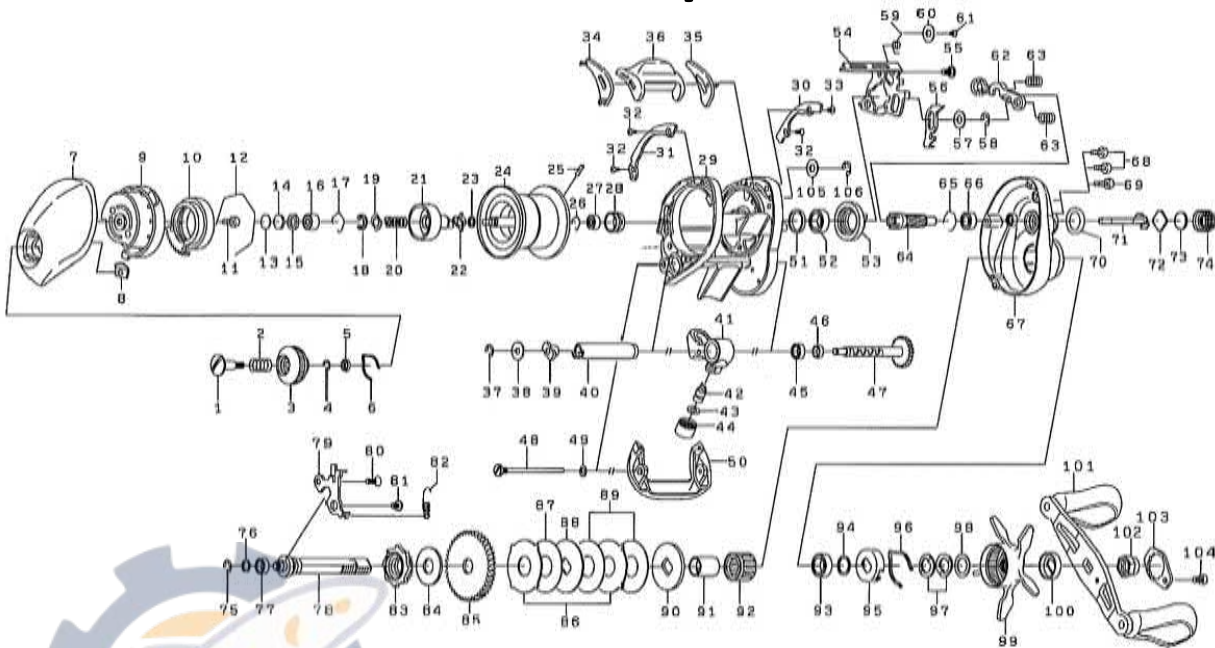

BAITCASTING REEL

SV103H / SV103XS

Please order by parts number, not key number
Veuillez indiquer le numéro de la pièce (Non "Key" No.)

Key No.	Part No.	Part Name	Key No.	Part No.	Part Name
1	F57-7901	SET PLT SCREW	65	E21-9701	RETAINER
2	E16-7101	SET PLT SPRING	66	G46-6205	BALL BEARING
3	F57-7802	BRAKE ADJ KNOB	67	J31-3701	R/S PLATE
4	B33-9801	BRAKE DIAL RET	68	G04-0805	SCREW
5	F63-7701	BRAKE DIAL WASHER	69	G04-0801	SCREW
6	H86-3101	BRAKE CLICK SPRING	70	171-5201	O-RING
7	G03-6829	L/S PLATE	71	F74-4101	PINION SHAFT
8	F61-3401	BRAKE DIAL RET	72	B17-5401	CAP METAL WASHER
9	G01-1901	LEFT SET PLT	73	B17-5503	CAP RUBBER WASHER
10	F71-7702	MAGNET HOLDER	74	H97-7301	CAST CONTROL CAP
11	351-0906	SET PLT SCREW	75	320-5901	RETAINER
12	B54-3201	MAGNET HOLDER RET	76	G75-5201	WASHER
13	375-7400	SPACER	77	G46-6205	BALL BEARING
14	375-7411	SPACER	78	G79-0209	DRIVE SHAFT
15	F57-4303	SPACER	79	G79-0301	DRIVE SHAFT RET
16	G43-1105	BALL BEARING	80	E13-4503	SCREW
17	E21-9701	RETAINER	81	G85-0401	DRIVE SHAFT RET SCREW
18-28	Z02-2655	SPOOL ASSEMBLY	82	G79-0501	CLUTCH TRIP PLT SPRING
29	H71-9802	FRAME ASSEMBLY	83	G79-0901	CLUTCH WHEEL
30	G79-4122	PLATE (A)	84	G86-3501	DRIVE SHAFT WASHER
31	G79-5722	PLATE (B)	85	G79-1201	DRIVE GEAR
32	G31-8503	SCREW	86	G79-1301	EARED WASHER
33	G61-1501	SCREW	87	G79-1402	DRAG WASHER
34	G00-9402	CLUTCH LEVER PLT B	88	F90-4902	KEY WASHER (A)
35	G00-9302	CLUTCH LEVER PLT A	89	H03-3002	DRAG WASHER
36	G00-9501	CLUTCH LEVER	90	G35-8501	KEY WASHER (B)
37	320-5901	RETAINER	91	G01-1401	GEAR SHAFT COLLAR
38	F65-5501	WORM SHAFT WASHER	92	G81-9801	ROLLER CLUTCH
39	B71-5601	WORM SHAFT HOLDER	93	G43-1001	BALL BEARING
40	F83-6502	WORM SHIELD	94	B55-3801	WASHER
41	G41-0301	LINE GUIDE	95	F02-8201	CLICK LEAF SPRING HOLDER
42	121-4212	LINE GUIDE PAWL	96	F03-2401	CLICK LEAF SPRING
43	373-1300	WASHER	97	150-8901	DRAG SPRING WASHER
44	F40-2801	PAWL CAP	98	G69-4201	WASHER
45	F64-8301	BUSHING	99	H23-8605	STAR DRAG
46	G01-0701	WORM SHAFT COLLAR	100	F85-0401	HANDLE COLLAR
47	G79-0701	WORM SHAFT ASSEMBLY	101	J31-3801	HANDLE ASSEMBLY
48	G01-1702	STABILIZER BAR	102	G79-3309	HANDLE NUT
49	G68-4801	WASHER	103	H83-4508	HANDLE NUT PLT
50	G01-1605	FRONT PLT	104	353-8301	HANDLE SCREW
51	F83-4701	COLLAR	105	G85-0701	WASHER
52	G43-1002	BALL BEARING	106	320-5901	RETAINER
53	F79-3501	CLUTCH CAM			
54	G79-0001	CLUTCH CAM PLT			
55	G00-9701	CLUTCH CAM SCREW			
56	G79-0101	CLUTCH TRIP PLT			
57	371-6906	WASHER			
58	320-1402	RETAINER			
59	G79-0401	CLUTCH CAM SPRING			
60	F44-0201	WASHER			
61	F50-5701	SCREW			
62	F79-4801	YOKE			
63	G85-0301	YOKE SPRING			
64	G79-0601	PINION GEAR			

SV103XS SPECIAL PARTS		
Key No.	Part No.	Part Name
30	G79-4111	PLATE (A)
31	G79-5711	PLATE (B)
47	H33-7201	WORM SHAFT ASSEMBLY
64	H80-1501	PINION GEAR
67	J31-3701	R/S PLATE
83	H14-4801	CLUTCH WHEEL
85	H76-5601	DRIVE GEAR
103	H83-4506	HANDLE NUT PLT