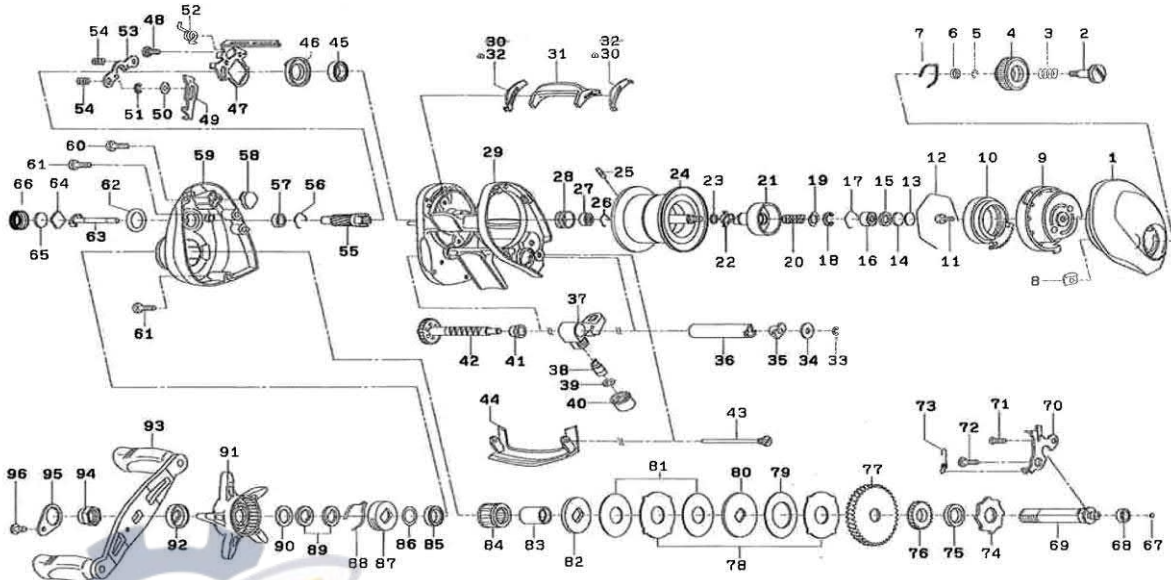

# SV105HSL

Please order by parts number, not key number  
 Veuillez indiquer le numéro de la pièce (Non "Key" No.)

Key No.	Part No.	Part Name	Key No.	Part No.	Part Name
1	J09-8501	R/S PLT	54	G35-8001	YOKE SPRING
2	F57-7901	SET PLT SCREW	55	J09-8701	PINION GEAR
3	E16-7101	SPRING	56	E21-9701	RETAINER
4	G36-0502	BRAKE ADJ KNOB	57	G46-6202	BALL BEARING
5	B33-9801	RETAINER	58	G26-2301	CLUTCH CAM PLT
6	F63-7701	BRAKE DIAL WASHER	59	H98-0307	L/S PLT
7	F05-1701	BRAKE CLICK SPRING	60	G04-0805	SCREW
8	G84-6201	BRAKE DIAL RET	61	G04-0806	SCREW
9	G51-8502	SET PLATE	62	171-5201	O-RING
10	F71-7702	MAGNET HOLDER	63	G01-5501	PINION SHAFT
11	351-0906	SCREW	64	B17-5401	CAP METAL WASHER
12	B54-3201	MAGNET HOLDER RET RING	65	B17-5503	CAP RUBBER WASHER
13	375-7404	WASHER	66	H68-9203	CAST CONTROL CAP
14	375-7411	SPACER	67	F64-7201	WASHER
15	F57-4303	SPACER	68	F05-5601	BALL BEARING
16	G43-1105	BALL BEARING	69	H97-9502	DRIVE SHAFT
17	E21-9701	RETAINER	70	G51-7601	DRIVE SHAFT RET
18-28	Z02-1910	SPOOL ASSEMBLY	71	E13-4503	SCREW
29	H98-0404	FRAME	72	G02-1201	SCREW
30	G35-6901	SPACER	73	G01-0201	SPRING
31	G35-7202	CLUTCH LEVER	74	F76-1701	A/R RATCHET
32	G35-7001	SPACER	75	E48-9503	WASHER
33	320-5901	RETAINER	76	G01-1201	WORM SHAFT GEAR
34	F65-5501	WASHER	77	J09-8601	DRIVE GEAR
35	B71-5601	WORM SHAFT HOLDER	78	F79-6101	EARED WASHER
36	F83-6502	WORM SHIELD	79	G42-8501	DRAG WASHER
37	G56-4904	LINE GUIDE	80	F79-6301	KEY WASHER
38	121-4212	LINE GUIDE PAWL	81	H03-3002	DRAG WASHER B
39	373-1300	WASHER	82	B36-0308	KEY WASHER
40	F40-2801	PAWL CAP	83	G01-1401	COLLAR
41	G41-7801	COLLAR	84	F99-9803	ROLLER CLUTCH
42	G41-8002	WORM SHAFT ASSEMBLY	85	B86-1702	BALL BEARING
43	G35-8705	SCREW	86	B55-3801	WASHER
44	H98-0502	FRONT PLT	87	F02-8203	CLICK LEAF SPRING HOLDER
45	G43-1004	BALL BEARING	88	F03-2401	BRAKE CLICK SPRING
46	G51-7301	CLUTCH CAM	89	150-8901	SPRING WASHER
47	G51-7401	CLUTCH CAM PLT	90	373-7816	WASHER
48	G00-9701	CLUTCH CAM SCREW	91	J09-7902	STAR DRAG
49	G51-7501	CLUTCH TRIP PLT	92	H66-1701	HANDLE COLLAR
50	G53-9402	WASHER	93	J28-2801	HANDLE ASSEMBLY
51	320-5901	RETAINER	94	G79-3310	HANDLE NUT
52	G51-7701	SPRING	95	040-3206	HANDLE NUT PLT
53	H95-7101	YOKE	96	G83-5501	HANDLE NUT SCREW