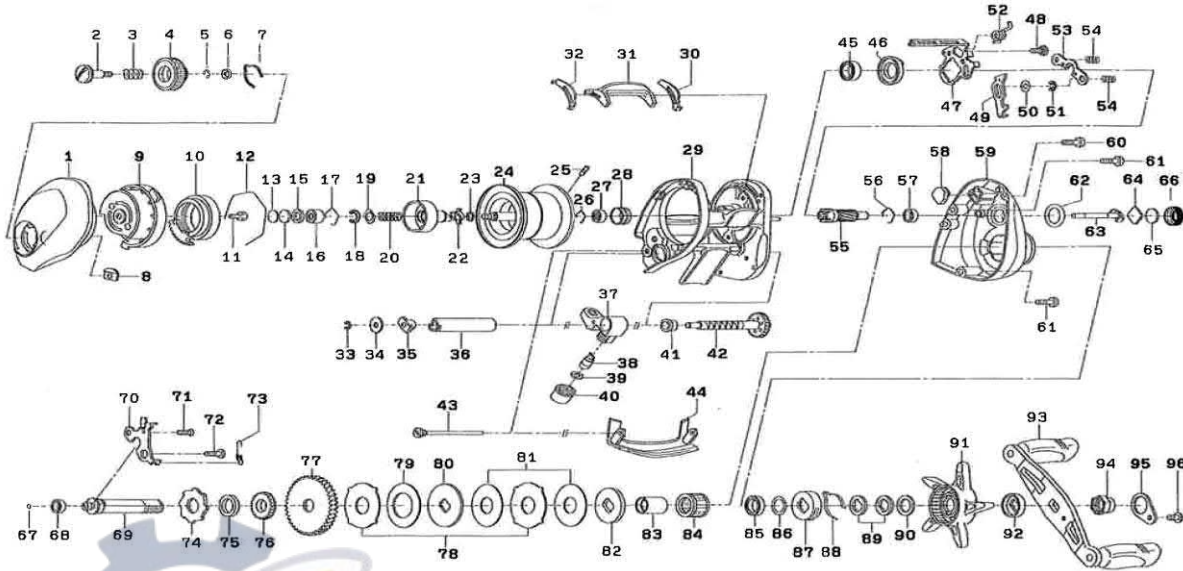

BAITCASTING REEL

SV105P / SV105HS

Please order by parts number, not key number
Veuillez indiquer le numéro de la pièce (Non "Key" No.)

Key No.	Part No.	Part Name	Key No.	Part No.	Part Name
1	J09-8001	L/S PLT	59	H97-9307	R/S PLT
2	F57-7901	SET PLT SCREW	60	G04-0805	SCREW
3	E16-7101	SPRING	61	G04-0806	SCREW
4	G36-0502	BRAKE ADJ KNOB	62	171-5201	O-RING
5	B33-9801	RETAINER	63	G01-5501	PINION SHAFT
6	F63-7701	BRAKE DIAL WASHER	64	B17-5401	CAP METAL WASHER
7	F05-1701	BRAKE CLICK SPRING	65	B17-5503	CAP RUBBER WASHER
8	G84-6201	BRAKE DIAL RET	66	H68-9203	CAST CONTROL CAP
9	G36-3702	SET PLATE	67	F64-7201	DRIVE SHAFT WASHER
10	F71-7702	MAGNET HOLDER	68	F05-5601	BALL BEARING
11	351-0906	SCREW	69	H97-9501	DRIVE SHAFT
12	B54-3201	MAGNET HOLDER RET RING	70	G35-7701	DRIVE SHAFT RET
13	375-7404	WASHER	71	E13-4503	SCREW
14	375-7411	SPACER	72	G02-1201	SCREW
15	F57-4303	SPACER	73	G01-0201	SPRING
16	G43-1105	BALL BEARING	74	F76-1701	A/R RATCHET
17	E21-9701	RETAINER	75	E48-9503	WASHER
18-28	Z02-1910	SPOOL ASSEMBLY	76	G01-1201	WORM SHAFT GEAR
29	H97-9404	FRAME	77	G35-8302	DRIVE GEAR
30	G35-6901	SPACER	78	F79-6101	EARED WASHER
31	G35-7202	CLUTCH LEVER	79	G42-8501	DRAG WASHER
32	G35-7001	SPACER	80	F79-6301	KEY WASHER
33	320-5901	RETAINER	81	H03-3002	DRAG WASHER
34	F65-5501	WASHER	82	B36-0308	KEY WASHER
35	B71-5601	WORM SHAFT HOLDER	83	G01-1401	COLLAR
36	F83-6502	WORM SHIELD	84	F99-9803	ROLLER CLUTCH
37	G56-4907	LEVEL WIND	85	B86-1702	BALL BEARING
38	121-4212	LINE GUIDE PAWL	86	B55-3801	WASHER
39	373-1300	WASHER	87	F02-8203	CLICK LEAF SPRING HOLDER
40	F40-2801	PAWL CAP	88	F03-2401	BRAKE CLICK SPRING
41	G41-7801	COLLAR	89	150-8901	SPRING WASHER
42	G41-8001	WORM SHAFT ASSEMBLY	90	373-7816	WASHER
43	G35-8705	SCREW	91	J09-7901	STAR DRAG
44	H97-9802	FRONT PLT	92	H66-1701	HANDLE COLLAR
45	G43-1004	BALL BEARING	93	J28-2801	HANDLE ASSEMBLY
46	G35-7101	CLUTCH CAM	94	G79-3309	HANDLE NUT
47	G35-7301	PLATE	95	040-3222	HANDLE NUT PLT
48	G00-9701	SCREW	96	G83-5501	HANDLE NUT PLT SCREW
49	G35-7401	CLUTCH TRIP PLT			
50	G53-9402	WASHER			
51	320-5901	RETAINER			
52	G35-7801	SPRING			
53	G35-7901	YOKE			
54	G35-8001	YOKE SPRING			
55	G59-3101	PINION GEAR			
56	E21-9701	RETAINER			
57	G46-6202	BALL BEARING			
58	G26-2301	CLUTCH CAM PLT			