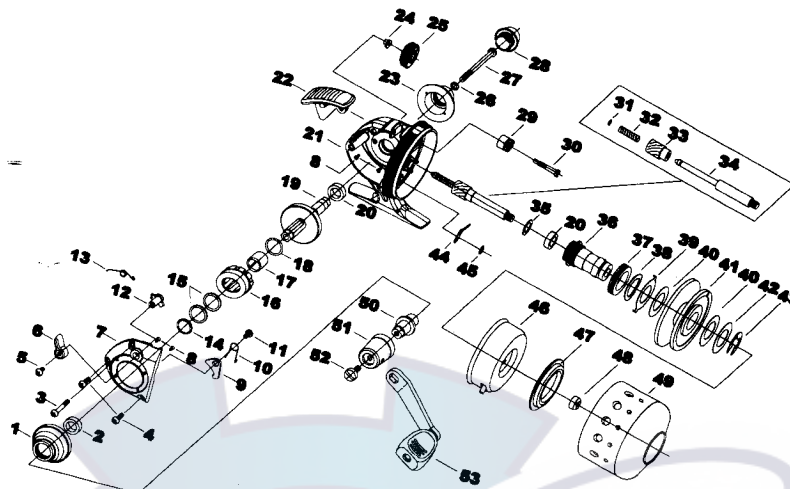

SC80Plus / SC100Plus / SC120Plus

Key No.	Parts No.	Parts Name	Ersatzteilbezeichnung	Designation des pièces
1	6W3150030	Side ring (A)	Ring (A)	Anneau (A)
2	6W3160210	Ball bearing (A)	Kugellager (A)	Roulement à billes (A)
3	6W3151010	Screw (A)	Schraube (A)	Vis (A)
4	6W3152010	Screw (B)	Schraube (B)	Vis (B)
5	6W3153010	Screw (C)	Schraube (C)	Vis (C)
6	6W3154010	Anti-reverse lever	Rücklaufsperrhebel	Commande de l'anti-retour
7	6W3155030	Side cover	Gehäusedeckel	Couvercle
8	6W3159010	Screw (D)	Schraube (D)	Vis (D)
9	6W3162020	Anti-reverse pawl	Rücklaufsperrklinke	Cliquet anti-retour
10	6W3165510	Anti-reverse pawl spring	Feder für Rücklaufsperrklinke	Ressort du cliquet anti-retour
11	6W3164010	Screw (E)	Schraube (E)	Vis (E)
12	6W3157010	Anti-reverse cam	Rücklaufsperrmocken	Came du cliquet anti-retour
13	6W3158010	Anti-reverse cam spring	Feder für Rücklaufsperrmocken	Ressort de came du cliquet anti-retour
14	6W3161010	Washer (A)	Scheibe (A)	Rondelle (A)
15	6W3211010	Washer (B)	Scheibe (B)	Rondelle (B)
16	6W3212010	Roller clutch	Aufnahme für Rotor	Roulement à aiguilles
17	6W3213010	Spacing sleeve	Bremsbuchse	Manchon
18	6W3214010	Washer (C)	Scheibe (C)	Rondelle (C)
19	6W3166020	Drive gear	Antriebsrad	Roue de commande
20	6W3160110	Ball bearing (B)	Kugellager (B)	Roulement à billes (B)
21	6W3167050	Body	Gehäuse	Bâti
22	6W3173010	Push button	Druckknopfauslösung	Pousseur
23	6W3150010	Side ring (B)	Ring (B)	Anneau (B)
24	6W3174010	Drag collar	Bremsbuchse	Collier de frein
25	6W3175010	Drag dial	Abstandshülse	Molette de réglage du frein
26	6W3170010	Washer (D)	Scheibe (D)	Rondelle (D)
27	6W3171010	Drive shaft	Achse für Antriebsrad	Axe de la roue de commande
28	6W3172010	Cap	Kappe	Chapeau
29	6W3176010	Drag gear	Bremsrad	Roue de frein
30	6W3177010	Screw (F)	Schraube (F)	Vis (F)
31	6W3180010	Spring retainer	Halterung für Feder	Clips de ressort
32	6W3181010	Main shaft spring	Feder für Hauptachse	Ressort d'axe principal
33	6W3182010	Pinion gear	Ritzel	Pignon
34	6W3183010	Main shaft	Hauptachse	Axe principal
35	6W3185010	Washer (E)	Scheibe (E)	Rondelle (E)
36	6W3186010	Spool metal	Metallspule	Douille de bobine
37	6W3188020	Drag plate	Bremsdruckplatte	Plaque de réglage du frein
38	6W3189010	Drag spring washer	Bremsfederscheibe	Rondelle du ressort de frein
39	6W3190020	Eared washer	Bremsscheibe (A)	Rondelle à oreilles
40	6W3191010	Drag washer	Bremsscheibe (B)	Rondelle de frein
41	6W3192010	Spool	Spule	Bobine
42	6W3195010	Key washer	Blozenscheibe	Rondelle fixe
43	6W3196010	Spool retainer	Haltevorrichtung	Clips de bobine
44	6W3197010	Click spring	Ratschenfeder	Ressort de cliquet
45	6W3179010	Retainer	Halterung	Clips
46	6W3198010	Rotor	Umlaufkappe	Cloche
47	6W3201010	Line stopper	Schnurstopper	Tampon pince-fil
48	6W3203010	Rotor nut	Mutter für Umlaufkappe	Ecrou de cloche
49	6W3204030	Front cover	Vorderabdeckung	Capot
50	6W3207010	Handle metal	Metall für Kurbel	Douille de manivelle
51	6W3208010	Handle stand	Kurbelachse	Moyeu de manivelle
52	6W3209010	Handle screw	Schraube für Kurbel	Vis de manivelle
53	6W3210010	Handle	Kurbel	manivelle