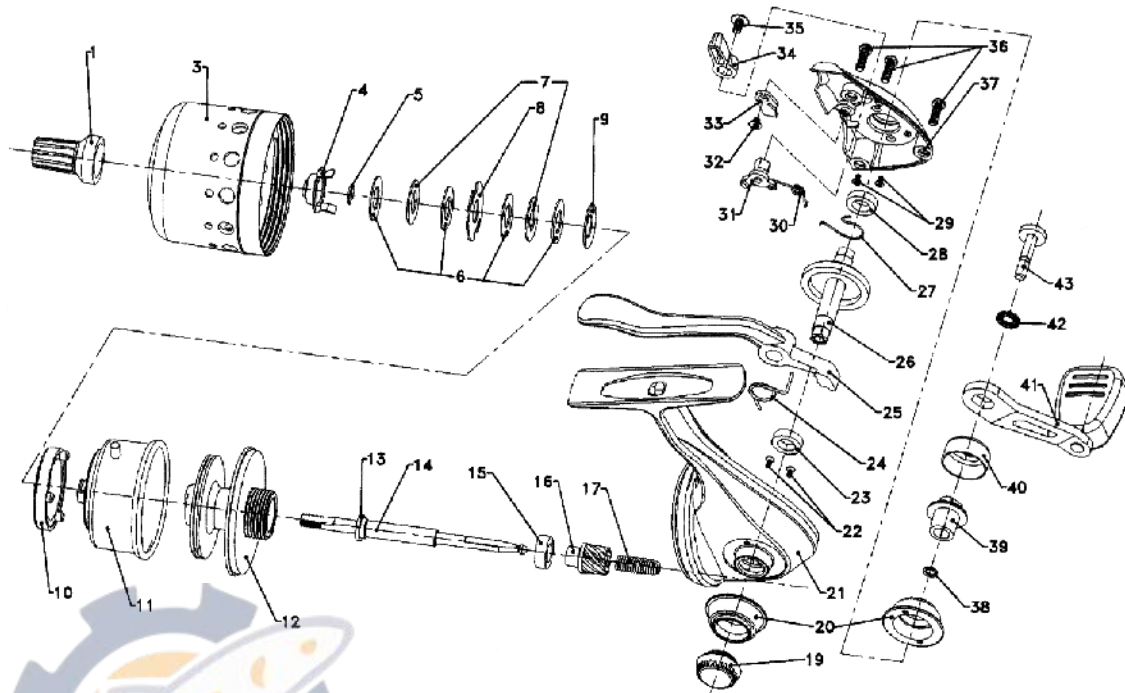

CLOSED FACE SPINNING REEL Silvercast Underspin 40

ReelSchematic

Key No.	Parts No.	Parts Name
1	6W3245030	Drag Knob
3	6W3244030	Front Cover
4	6W3243010	Drag Adjusting Plate
5	6W3242010	Drag Washer Retainer
6	6W3239010	Drag Washer
7	6W3241010	Key Washer
8	6W3240010	Eared Washer
9	6W3238010	Drag Spring Washer
10	6W3237010	Line Stopper
11	6W3236010	Rotor
12	6W3234010	Spool
13	6W3294010	Washer (A)
14	6W3235010	Main Shaft
15	6W3225110	Ball Bearing
16	6W3295010	Pinion Gear
17	6W3232010	Main Shaft Spring
19	6W3231010	Cap
20	6W3296010	Side Ring
21	6W3297010	Body
22	6W3298010	Screw (A)
23	6W3225010	Bushing
24	6W3299010	Casting Trigger Spring
25	6W3299310	Casting Trigger
26	6W3227010	Drive Gear
27	6W3228010	Anti-Reverse Pawl Spring
28	6W3225010	Bushing
29	6W3298010	Screw (B)
30	6W3220010	Anti-Reverse Cam Spring
31	6W3221010	Anti-Reverse Cam
32	6W3224010	Screw (C)
33	6W3222010	Anti-Reverse Pawl
34	6W3216010	Anti-Reverse Lever
35	6W3215010	Screw (D)
36	6W3299510	Screw (E)
37	6W3299710	Side Cover
38	6W3250010	Washer (B)
39	6W3247010	Handle Metal
40	6W3248010	Handle Stand
41	6W3249030	Handle
42	6W3250010	Washer (C)
43	6W3251010	Handle Screw