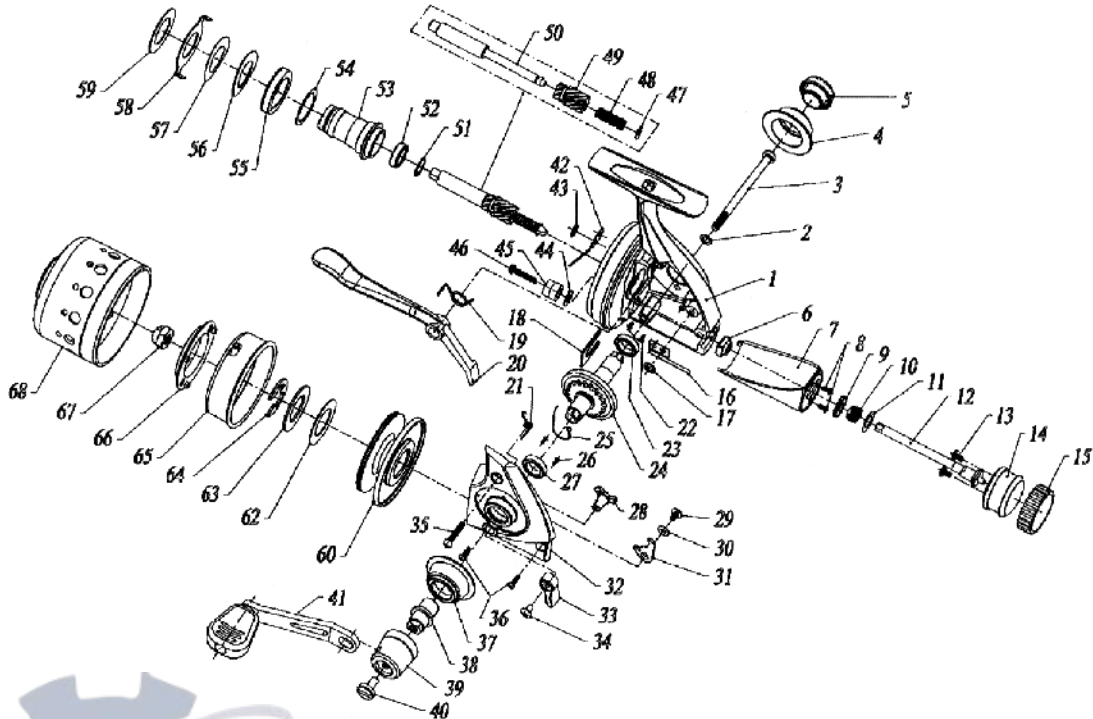

CLOSED FACE SPINNING REEL Silvercast Underspin 80/120

Key No.	Parts No.	Parts Name
1	6W3256010	Body
2	6W3170010	Washer (A)
3	6W3171010	Drive Shaft
4	6W3150010	Side Ring
5	6W3172010	Cap
6	6W3257010	Collar
7	6W3258010	Rear Cover
8	6W3259010	Screw (A)
9	6W3260010	Click Gear
10	6W3261010	Drag Knob Spring
11	6W3262010	Washer (B)
12	6W3263010	Drag Shaft
13	6W3264010	Screw (B)
14	6W3265010	Drag Knob Assembly
15	6W3266010	"O" Ring
16	6W3267010	Click Spring (A)
17	6W3268010	Retainer (A)
18	6W3269010	Pinion Retainer
19	6W3270010	Casting Trigger Spring
20	6W3272010	Casting Trigger
21	6W3273010	Anti-Reverse Cam Spring
22	6W3274010	Screw (C)
23	6W3160010	Bushing
24	6W3275010	Drive Gear
25	6W3165010	Anti-Reverse Pawl Spring
26	6W3159010	Screw (D)
27	6W3160010	Bushing
28	6W3276010	Anti-Reverse Cam
29	6W3277010	Screw (E)
30	6W3278010	Washer (C)
31	6W3279010	Anti-Reverse Pawl
32	6W3281010	Side Cover
33	6W3154010	Anti-Reverse Lever
34	6W3153010	Screw (F)
35	6W3282010	Screw (G)
36	6W3152010	Screw (H)
37	6W3150010	Side Ring
38	6W3207010	Handle Metal
39	6W3208010	Handle Stand
40	6W3209010	Handle Screw
41	6W3210010	Handle Assembly
42	6W3283010	Click Spring (B)
43	6W3179010	Retainer (B)
44	6W3284010	Washer (D)
45	6W3285010	Drag Gear
46	6W3286010	Screw (I)
47	6W3180010	Spring Retainer
48	6W3181010	Main Shaft Spring
49	6W3287010	Pinion Gear
50	6W3183010	Main Shaft
51	6W3185010	Washer (E)
52	6W3160110	Ball Bearing
53	6W3290010	Spool Metal
54	6W3189010	Washer (F)
55	6W3291010	Drag Plate
56	6W3189010	Drag Spring Washer (A)
57	6W3189030	Drag Spring Washer (B)
58	6W3190020	Eared Washer
59	6W3191010	Drag Washer
60	6W3192010	Spool Assembly
62	6W3191010	Drag Washer
63	6W3195010	Key Washer
64	6W3196010	Spool Retainer
65	6W3198010	Rotor
66	6W3201010	Line Stopper
67	6W3203010	Rotor Nut
68	6W3293010	Front Cover