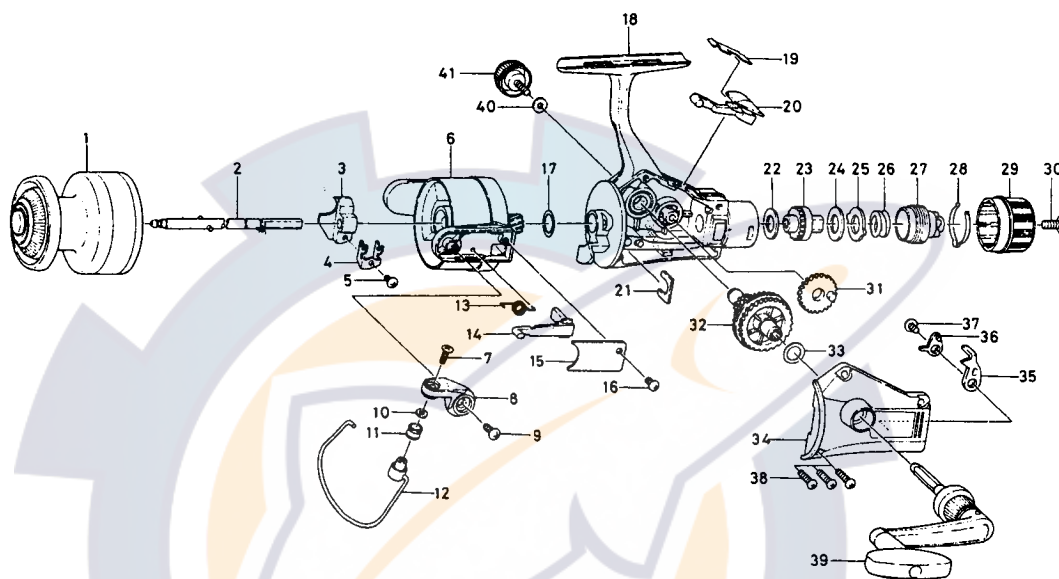

SPINNING REEL J1350/MJ1350/J1300/1308RL

Key No.	Parts No.	Parts Name	Key No.	Parts No.	Parts Name
* 1		Spool	22	B48-9901	Drag washer A
2	B74-8201	Main shaft	23	B74-7401	Click gear
3	B74-8101	Oscillating slider	24	B76-0501	Drag washer B
4	B81-2701	Oscillating slider retainer	25	B49-0102	Eared washer
5	351-1805	Oscillating slider screw	26	141-8721	Drag coil spring
* 6		Rotor	27	B74-7603	Drag screw
7	B67-9304	Line roller screw	28	B74-7701	Drag washer spring
8	B91-6701	Bail arm	29	B74-7801	Drag knob
9	351-6105	Bail arm screw	30	352-1106	Drag knob spring screw
10	B55-4301	Line roller washer	31	413-4501	Oscillating gear
11	250-3921	Line roller	32	B91-7101	Drive gear
12	B91-6901	Bail	33	375-8500	Drive gear washer
13	B91-6501	Bail spring	* 34		Side cover
14	B91-6601	Bail trip lever	35	B92-0101	Anti-reverse pawl
15	B91-6801	Bail spring cover	36	B50-1202	Anti-reverse pawl plate
16	352-0405	Bail spring cover screw	37	351-6105	Anti-reverse pawl screw
17	372-8600	Spool washer	38	351-6410	Side cover screw
* 18		Body	39	B91-9401	Handle
19	B79-0101	Anti-reverse cam spring	40	B92-4901	Handle lock washer
20	B84-8901	Anti-reverse lever	41	B92-5001	Handle screw cap
21	B60-3801	Pinion retainer			

*Order by model and part name due to color change.