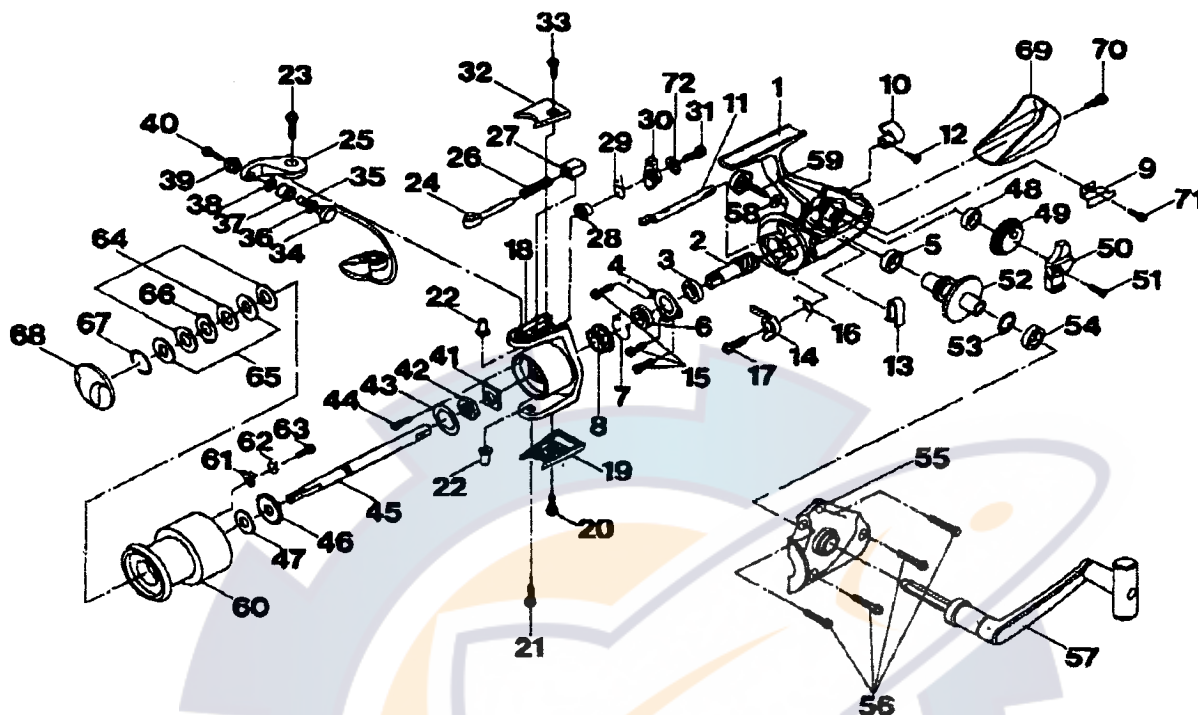

Daiwa
COMMITTED TO TOTAL QUALITY
SPINNING REEL

JH5000

Key No.	Parts No.	Parts Name	Key No.	Parts No.	Parts Name
1	W30-4604	BODY	37	W30-6901	LINE ROLLER
2	W30-8902	PINION GEAR	38	W30-6201	LINE ROLLER WASHER B
3	W30-1501	BALL BEARING	40	W30-5701	LINE ROLLER SCREW
4	W30-1601	BEARING RET	41	W30-8201	ROTOR NUT HOLD PLT
5	W30-3801	BODY COLLAR	42	W30-8701	ROTOR NUT
6	W30-7801	SPRING HOLDER	43	W30-6501	ROTOR NUT WASHER
7	W30-7701	A/R PAWL SPRING B	44	W30-6301	ROTOR NUT LOCK SCREW
8	W30-7601	A/R RATCHET	45	W30-6701	MAIN SHAFT
9	W30-5001	OSC SLIDER HOLDING PLT	46	W30-2001	CLICK GEAR
10	W30-7003	A/R LEVER	47	W30-6801	SPOOL WASHER
11	W30-8001	A/R CAM	48	W30-5601	OSC GEAR COLLAR
12	W30-8101	A/R LEVER SCREW	49	W30-5401	OSC GEAR
13	W30-7101	A/R CAM SPRING	50	W30-5301	OSC SLIDER
14	W30-7301	A/R PAWL	51	W30-5101	OSC SLIDER SCREW
15	W30-9501	BEARING RET SCREW	52	W30-3401	DRIVE GEAR
16	W30-7501	A/R PAWL SPRING	53	W30-4401	DRIVE GEAR WASHER
17	W30-7401	A/R PAWL SCREW	54	W30-4201	SIDE COVER BUSHING
18	W30-8404	ROTOR	55	W30-2504	SIDE COVER
19	W31-1103	BAIL TRIP COVER	56	W30-2601	SIDE COVER SCREW
20	W30-2701	BAIL TRIP COVER SCREW	57	W30-2803	HANDLE
21	W31-1001	BAIL HOLDER SCREW	58	W30-6401	HANDLE LOCK SCREW WASHER
22	W30-1801	BAIL HOLDER COLLAR	59	W30-3003	HANDLE LOCK SCREW
23	W30-1701	BAIL ARM SCREW	60-67	W31-0503	SPOOL
24	W31-2101	BAIL SPRING SHAFT	61	W30-1901	CLICK PAWL
25	W30-0903	BAIL ARM	62	W30-2101	CLICK SPRING
26	W30-9001	BAIL SPRING	63	W30-2201	CLICK PAWL SCREW
27	W31-2301	BAIL SPRING HOLDER	64	W30-3201	DRAG WASHER
28	W31-1901	BAIL TRIP LEVER COLLAR	65	W30-4801	KEY WASHER A
29	W31-1701	BAIL TRIP LEVER SPRING	66	W30-4501	EARED WASHER
30	W31-1301	BAIL TRIP LEVER	67	W30-9601	DRAG WASHER RET
31	W31-1501	BAIL TRIP LEVER SCREW	68	W30-3103	DRAG KNOB
32	W30-1304	BAIL SPRING COVER	69	W30-9203	REAR COVER
33	W30-2701	BAIL SPRING COVER SCREW	70	W30-9401	REAR COVER SCREW
34	W30-0402	BAIL	71	W30-4901	OSC SLIDER HOLD PLT SCREW
35	W30-5901	LINE ROLLER COLLAR	72	W31-1801	BAIL TRIP LEVER WASHER
36	W30-6101	LINE ROLLER WASHER A			